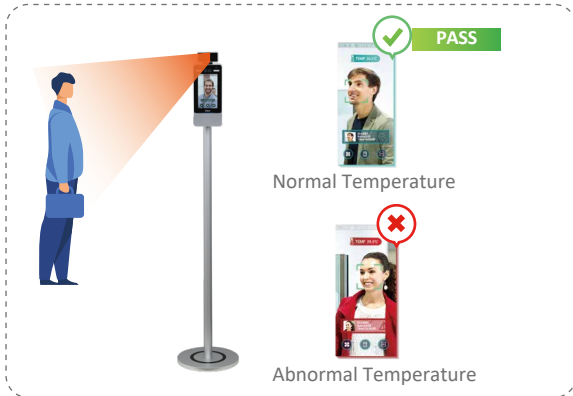

# Dahua Access Control & Temperature Monitoring Terminal

Temperature Monitoring / Face Recognition

Temperature Monitoring  
Distance: 0.3m-1.8m

Temperature Accuracy:  
 $\pm 0.5^{\circ}\text{C}$

Temperature Monitoring  
Speed: 0.35s

## Key Features

- Accurate monitoring of body temperature with an alarm function for abnormal temperature.
- Non-contact access to reduce cross-infection.
- Easy to install, easy to move.
- Large storage of face images and temperature information for easy back-tracking.
- Fast access to prevent congestion.