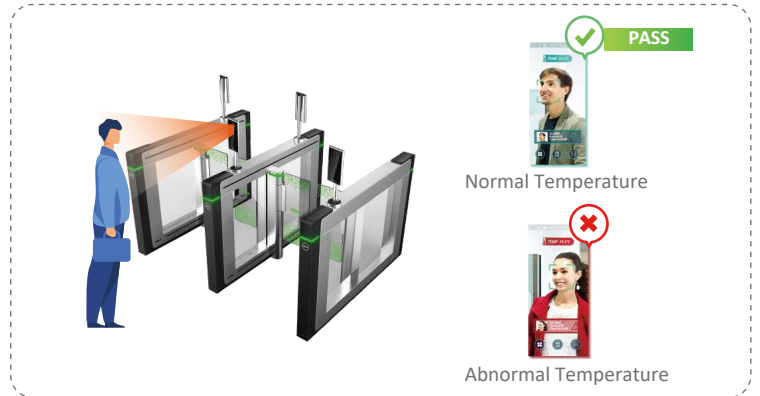

# Dahua Access Control & Temperature Monitoring Terminal

Temperature Monitoring / Face Recognition

Temperature Monitoring  
Distance: 0.3m-1.8m

Temperature Accuracy:  
 $\pm 0.5^{\circ}\text{C}$

Temperature Monitoring  
Speed: 0.35s

## Key Features

- Accurate monitoring of body temperature with an alarm function for abnormal temperature.
- Non-contact access to reduce cross-infection.
- Easy to install, easy to move.
- Large storage of face images and temperature information for easy back-tracking.
- Fast access to prevent congestion.