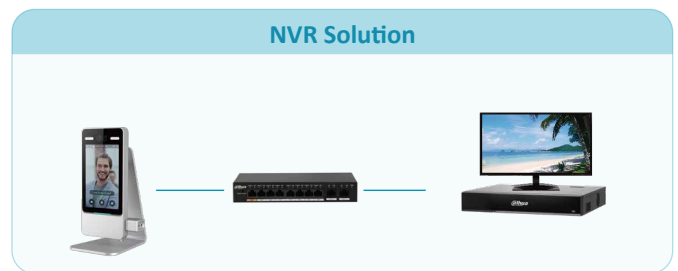

Safer To Work, Easier To Access

Dahua wrist temperature monitoring
access control terminal

Mask
Detection

Access Control
And Time Attendance

Temperature
Alarm

Low Fault Tolerance
($\leq 0.3^{\circ}\text{C}$)

Environment Temperature
($10^{\circ}\text{C}\sim 40^{\circ}\text{C}$)

Dahua Wrist Temperature Monitoring Access Control Terminal

Advantages

- Outdoor Durability — it can withstand temperature changes, making it suitable for outdoor installation.
- Mask Detection — reminds people entering the company to wear face mask.
- High Precision — the temperature measurement error is only $\leq 0.3^{\circ}\text{C}$.