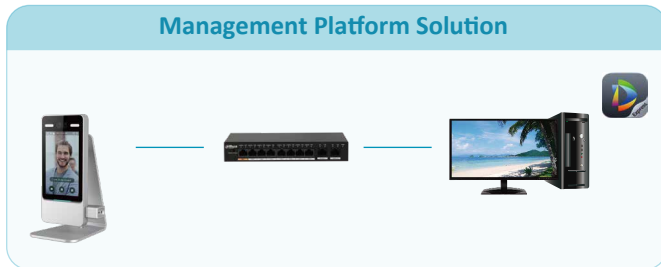

Safer To Work, Easier To Access

Dahua wrist temperature monitoring
access control terminal

Mask
Detection

Access Control
And Time Attendance

Temperature
Alarm

Low Fault Tolerance
($\leq 0.3^{\circ}\text{C}$)

Environment Temperature
($10^{\circ}\text{C}\sim 40^{\circ}\text{C}$)

Dahua Wrist Temperature Monitoring Access Control Terminal

Advantages

- Outdoor Durability — it can withstand temperature changes, making it suitable for outdoor installation.
- Mask Detection — reminds people entering the company to wear face mask.
- High Precision — the temperature measurement error is only $\leq 0.3^{\circ}\text{C}$.