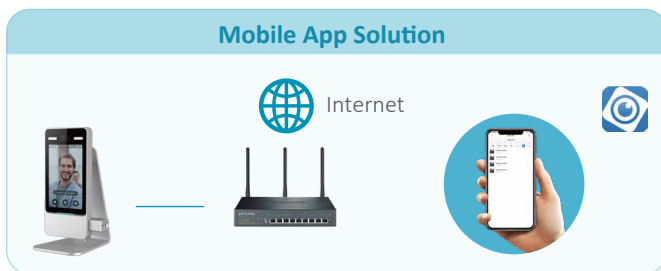

Safer To Work, Easier To Access

Dahua wrist temperature monitoring
access control terminal

Mask
Detection

Access Control
And Time Attendance

Temperature
Alarm

Low Fault Tolerance
($\leq 0.3^{\circ}\text{C}$)

Environment Temperature
($10^{\circ}\text{C}\sim 40^{\circ}\text{C}$)

Dahua Wrist Temperature Monitoring Access Control Terminal

Advantages

- Outdoor Durability — it can withstand temperature changes, making it suitable for outdoor installation.
- Mask Detection — reminds people entering the company to wear face mask.
- High Precision — the temperature measurement error is only $\leq 0.3^{\circ}\text{C}$.