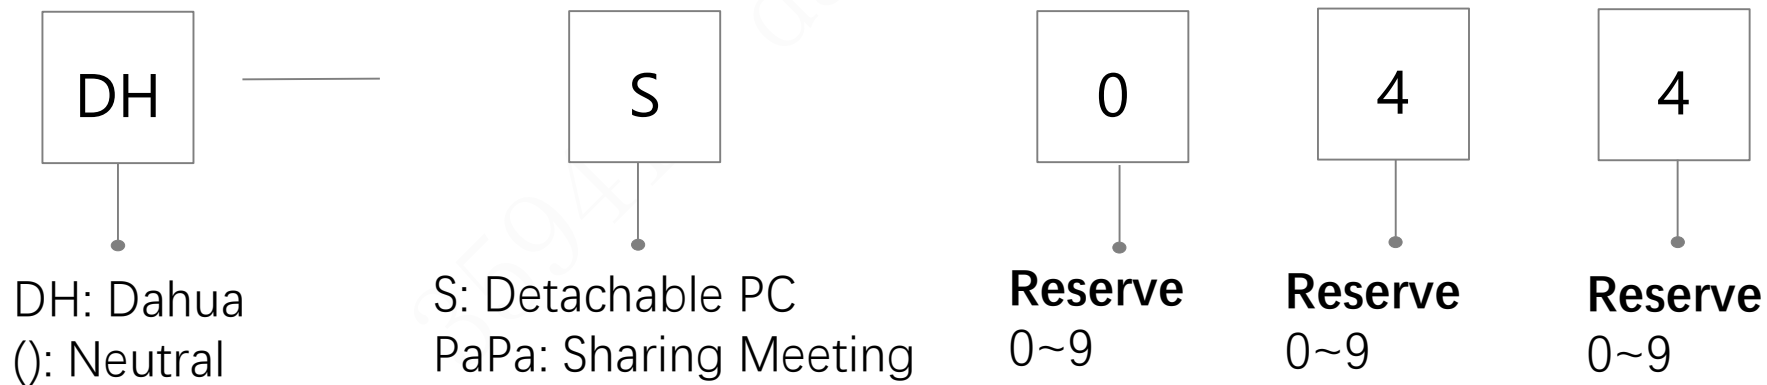

Brand:
DH/DHI:
Dahua

LD:
LCD Digital Signage

H: Wall-mounted
V: Floor-standing

Size:
10: 10'
22: 22"
32: 32"
43: 43"
49: 49"
50: 50"
55: 55"
65: 65"

Positioning:
S: Standard
T: Treasure
P: Premium
M: Performance
D: Economic
H: Highlight
E : Egant
F : Plastic housing

AI: Android Indoor
AO: Android Outdoor
WI: Windows Indoor
WO: Windows Outdoor
AS: Bus station
AB: Vehicle

100: <1080P
200: 1080P
400: 4K

T: Touchable
(): Untouchable
A: Air condition
D : Double Screen
K : RK3288
P : PX30

H: Horizontal
(): Untouchable

Interactive LCD Display

Accessory

Interactive LCD Display

HiBoard: E-Whiteboard Display

A: Ultimate
.....

Size:
65: 65"
75: 75"
86: 86"

H : overseas edition