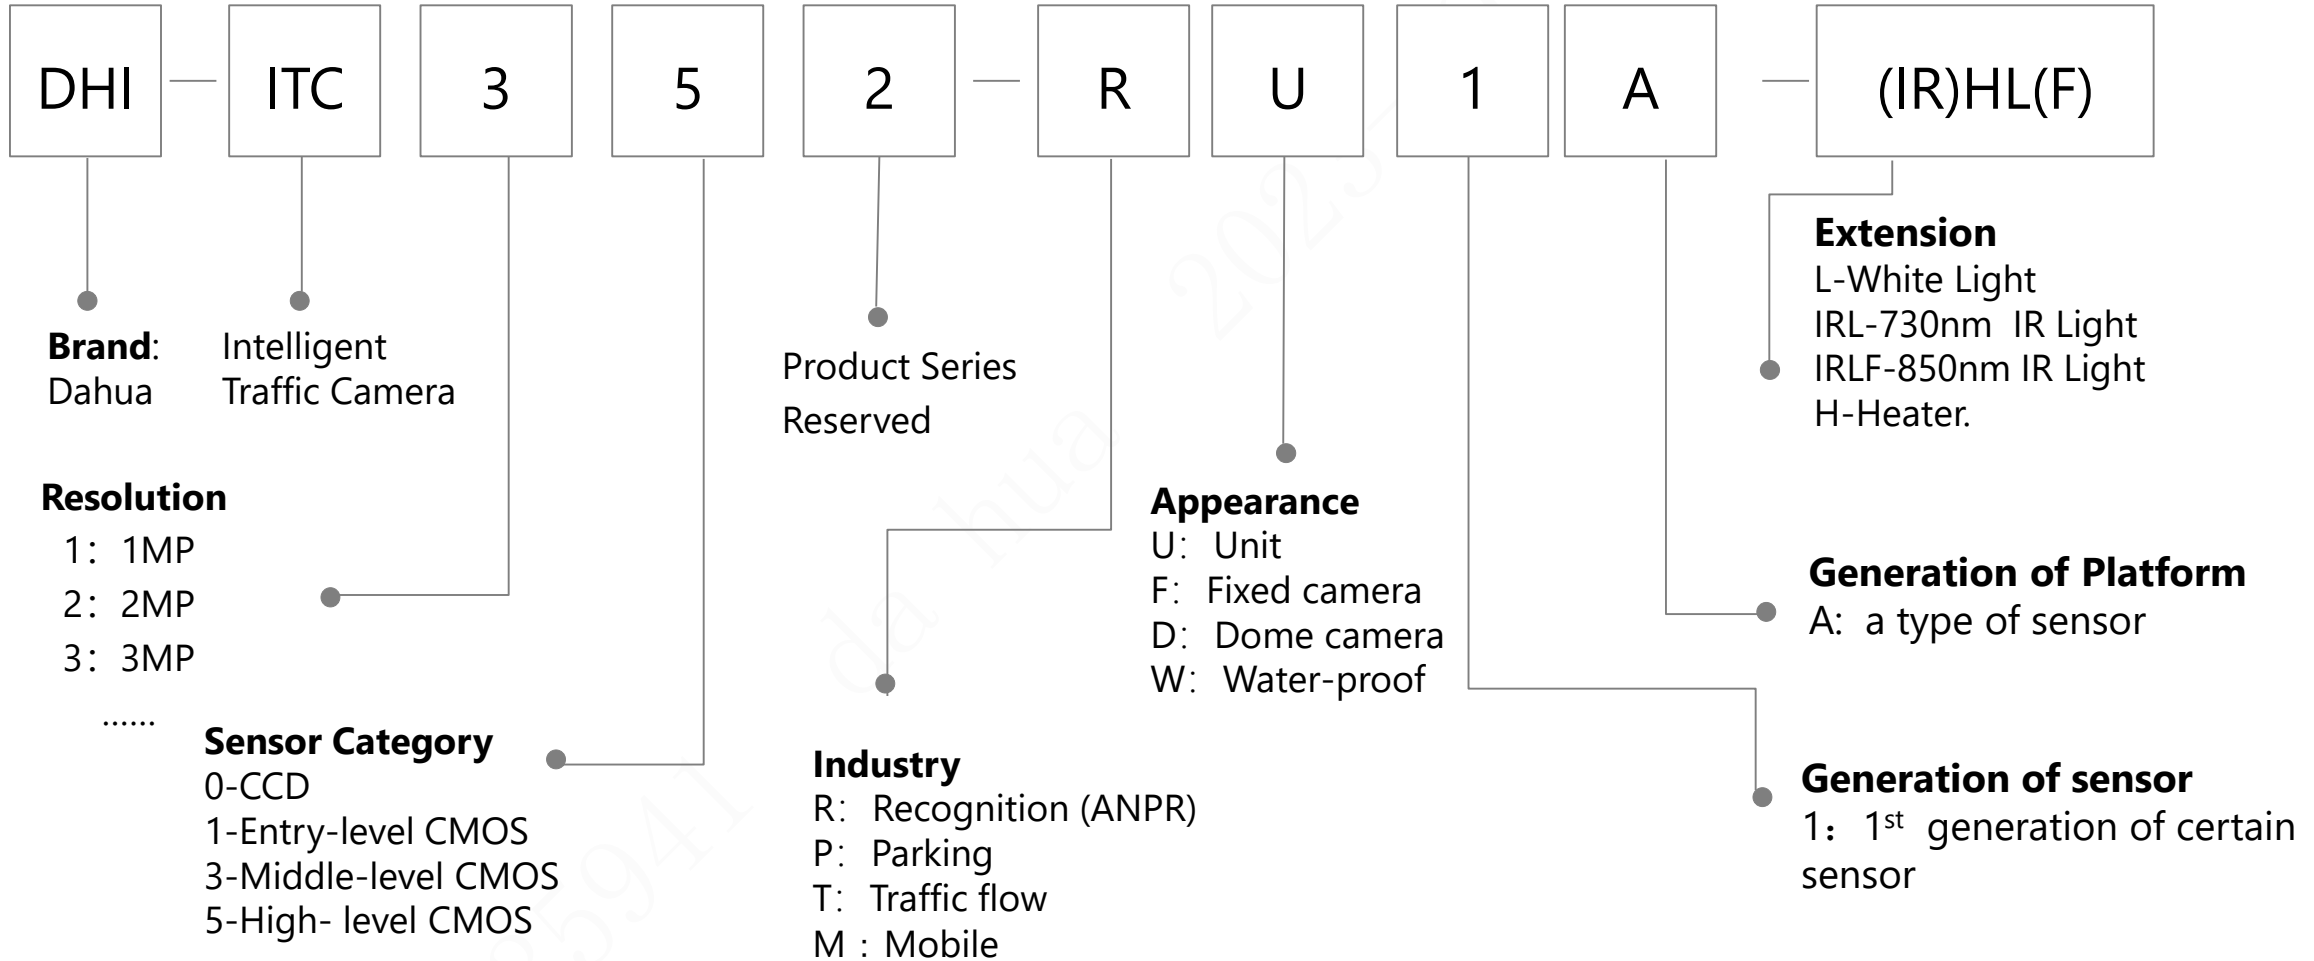

Decoder

Video Wall Controller

Video Wall Controller

KVM

Public Lens (new)

Audio

Alarm (Controller)

Alarm (Keypad)

Alarm (Module)

Access Control (Integrated)

Access Control (Controller)

Access Control (Reader)

Access Control (Module)

Access Control (Attendance)

Access Control (Turnstile)

ITS-Traffic Camera

ITS-Traffic Accessory

ITS-Traffic Signal Controller

ITS-Traffic Controller-Board

ITS-Traffic light

ITS-Speed Measuring System

IVS

Dash Camera

Metal Detector

Baggage & Parcel Screening

EAS Labels & Tags

EAS antenna

DSS Baseline

White Board

Naming rules for external models of smart blackboard/education IFPD/conference IFPD

	Required	Required	Required	Required	Required	Required	Required	Required	Required	Required	Required	Required
Field number	①	②	③	④	⑤	⑥	⑦	⑧	⑨	⑩	⑪	
Identification	Company Identification	Product Line Identification	Sales Type	Product form	Dimension identification	Market positioning	Camera	Series identification 2	Series identification 3	Touch mode	Series identification	
smart blackboard/education IFPD/conference IFPD Example	DH	- L	C	H	86	- S	T	4	4	0	- U	
Description	DH=Dahua Brand DHI=Overseas Dahua Brand N=Domestic neutral Lack=overseas neutral	L=Interactive LCD Display	C: Channel Type P: Project type	H: Horizontal screen V: Vertical screen	55=55 inches 65=65 inches 75=75 inches 85=85 inches 86=86 inches 98=98 inches	S=education IFPD H=Smart blackboard M=conference IFPD	T: Lack of camera C: with camera	4=4K 8=8K		0: Infrared 1: Full capacitive touch screen 2: Frame capacitive touch screen	U: Ultimate P: Professional C: Classic B: Basic	
Example	DH-LCH86-ST400-U											