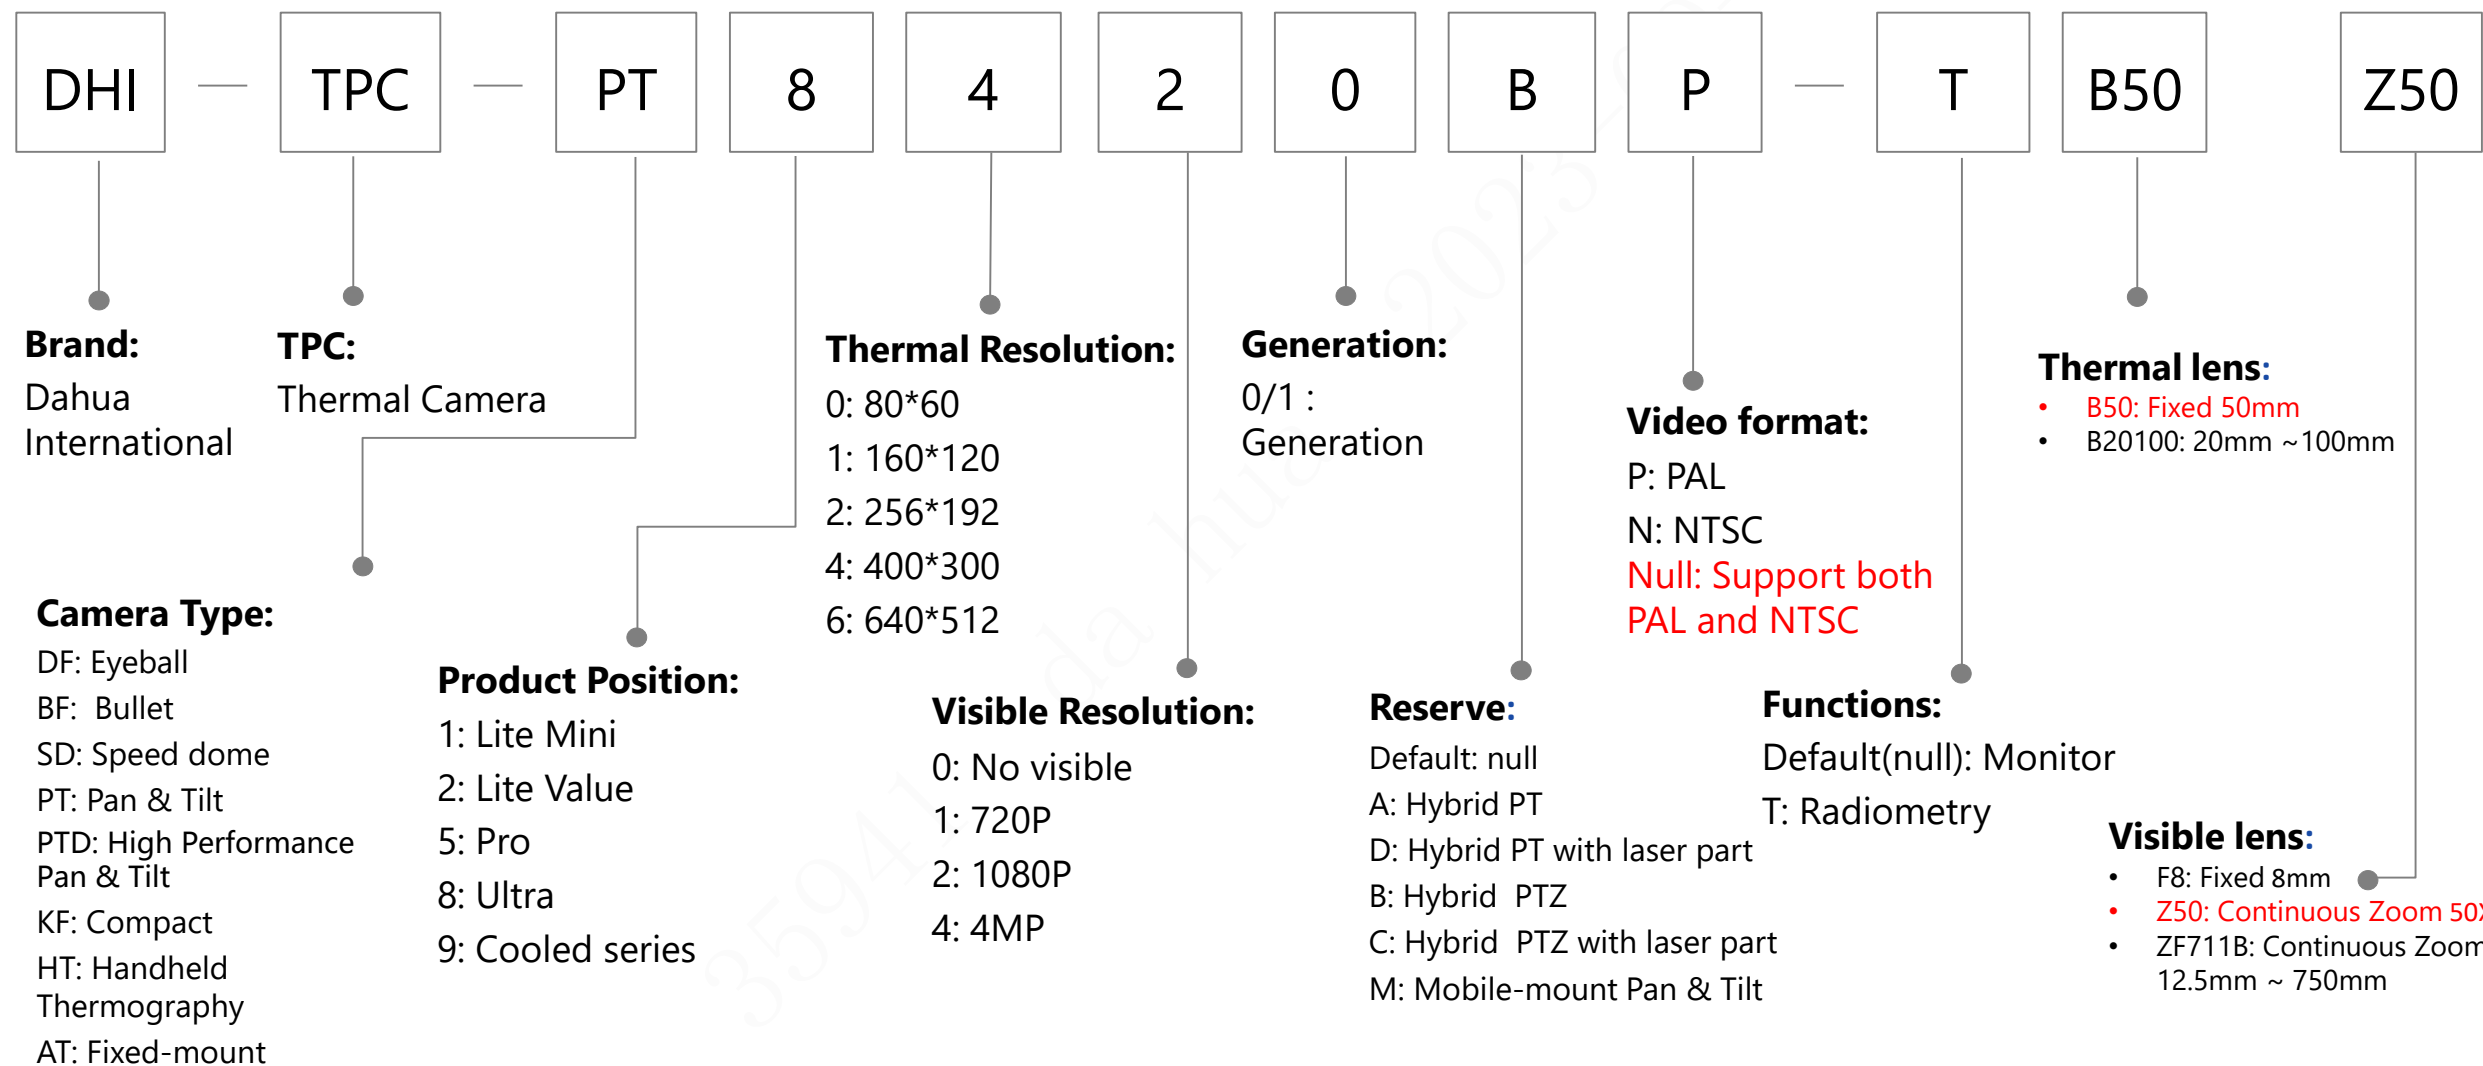

Thermal Camera