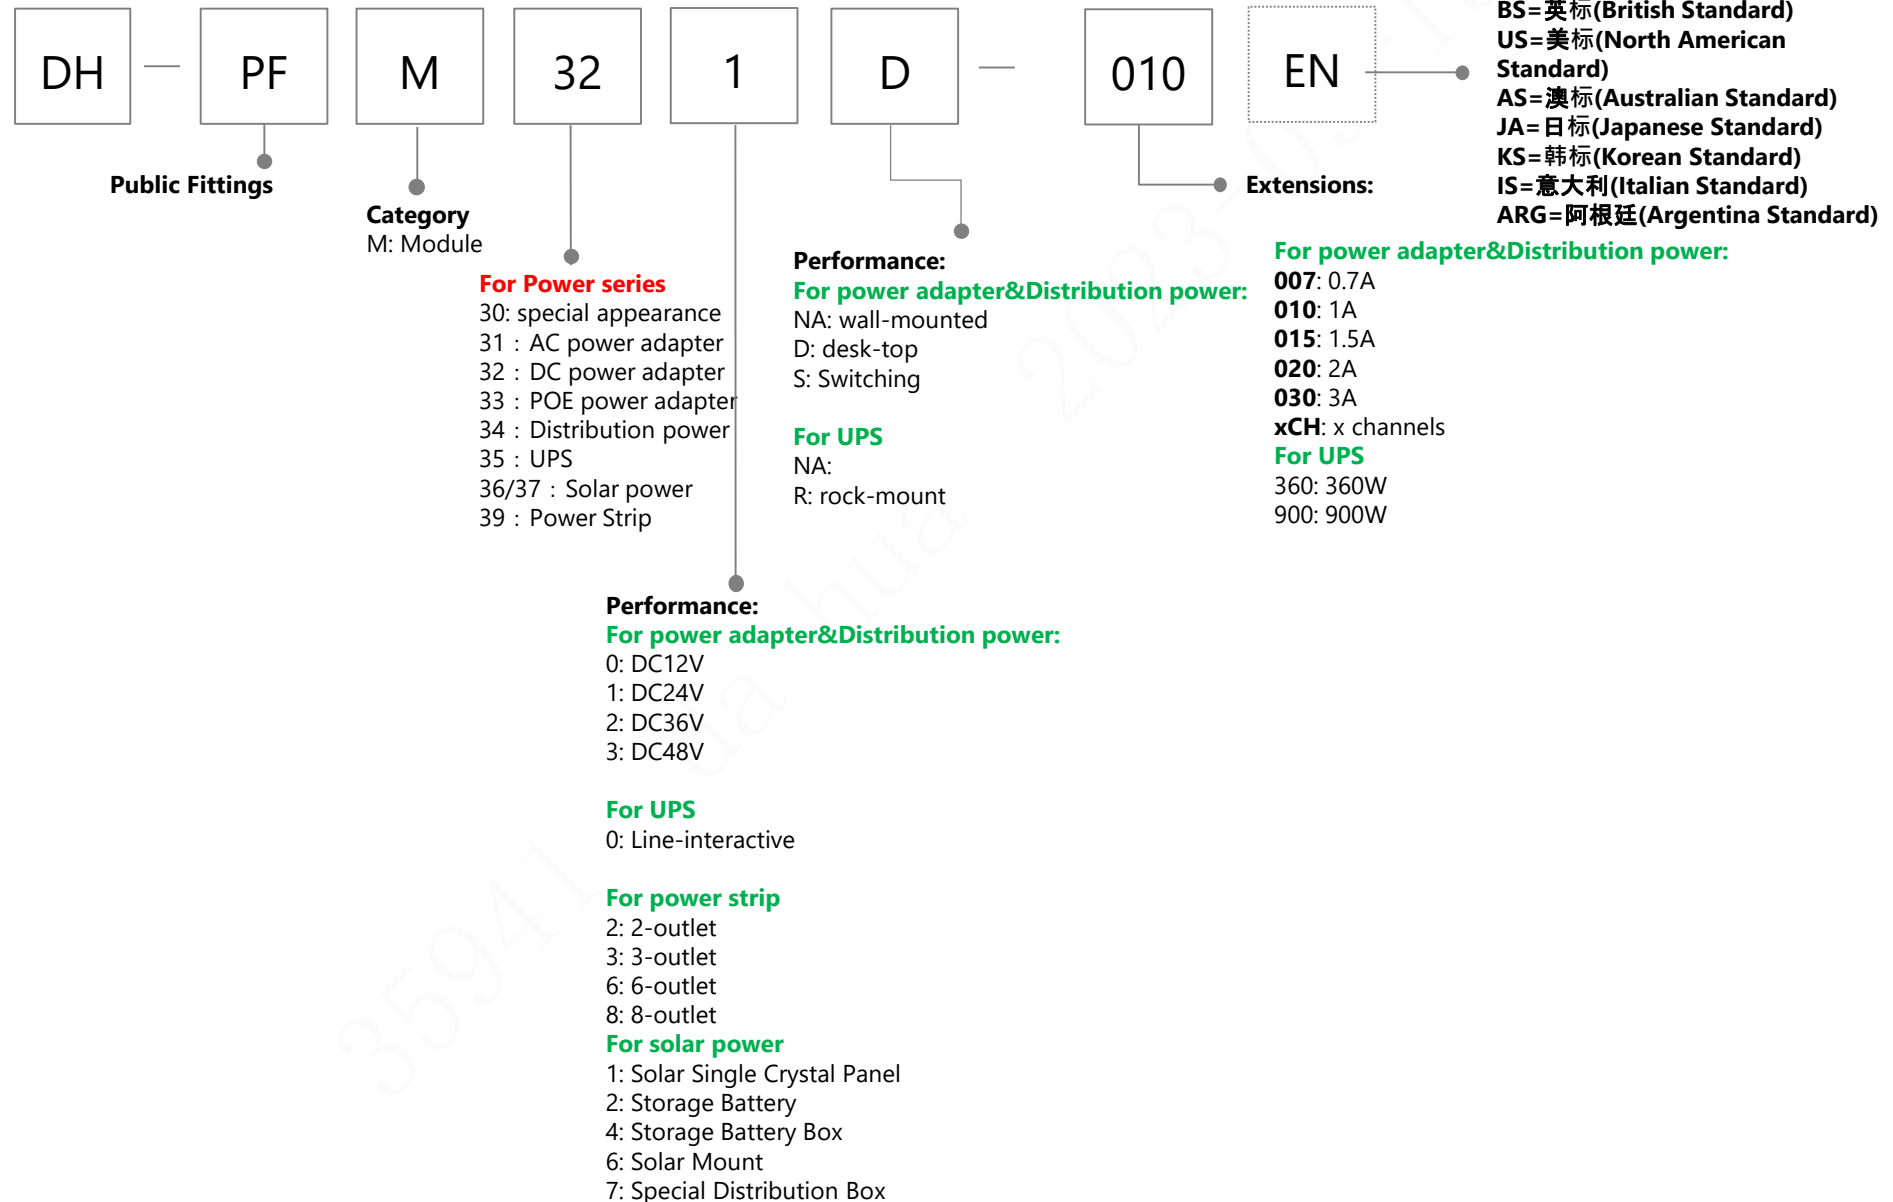

Accessory-Power