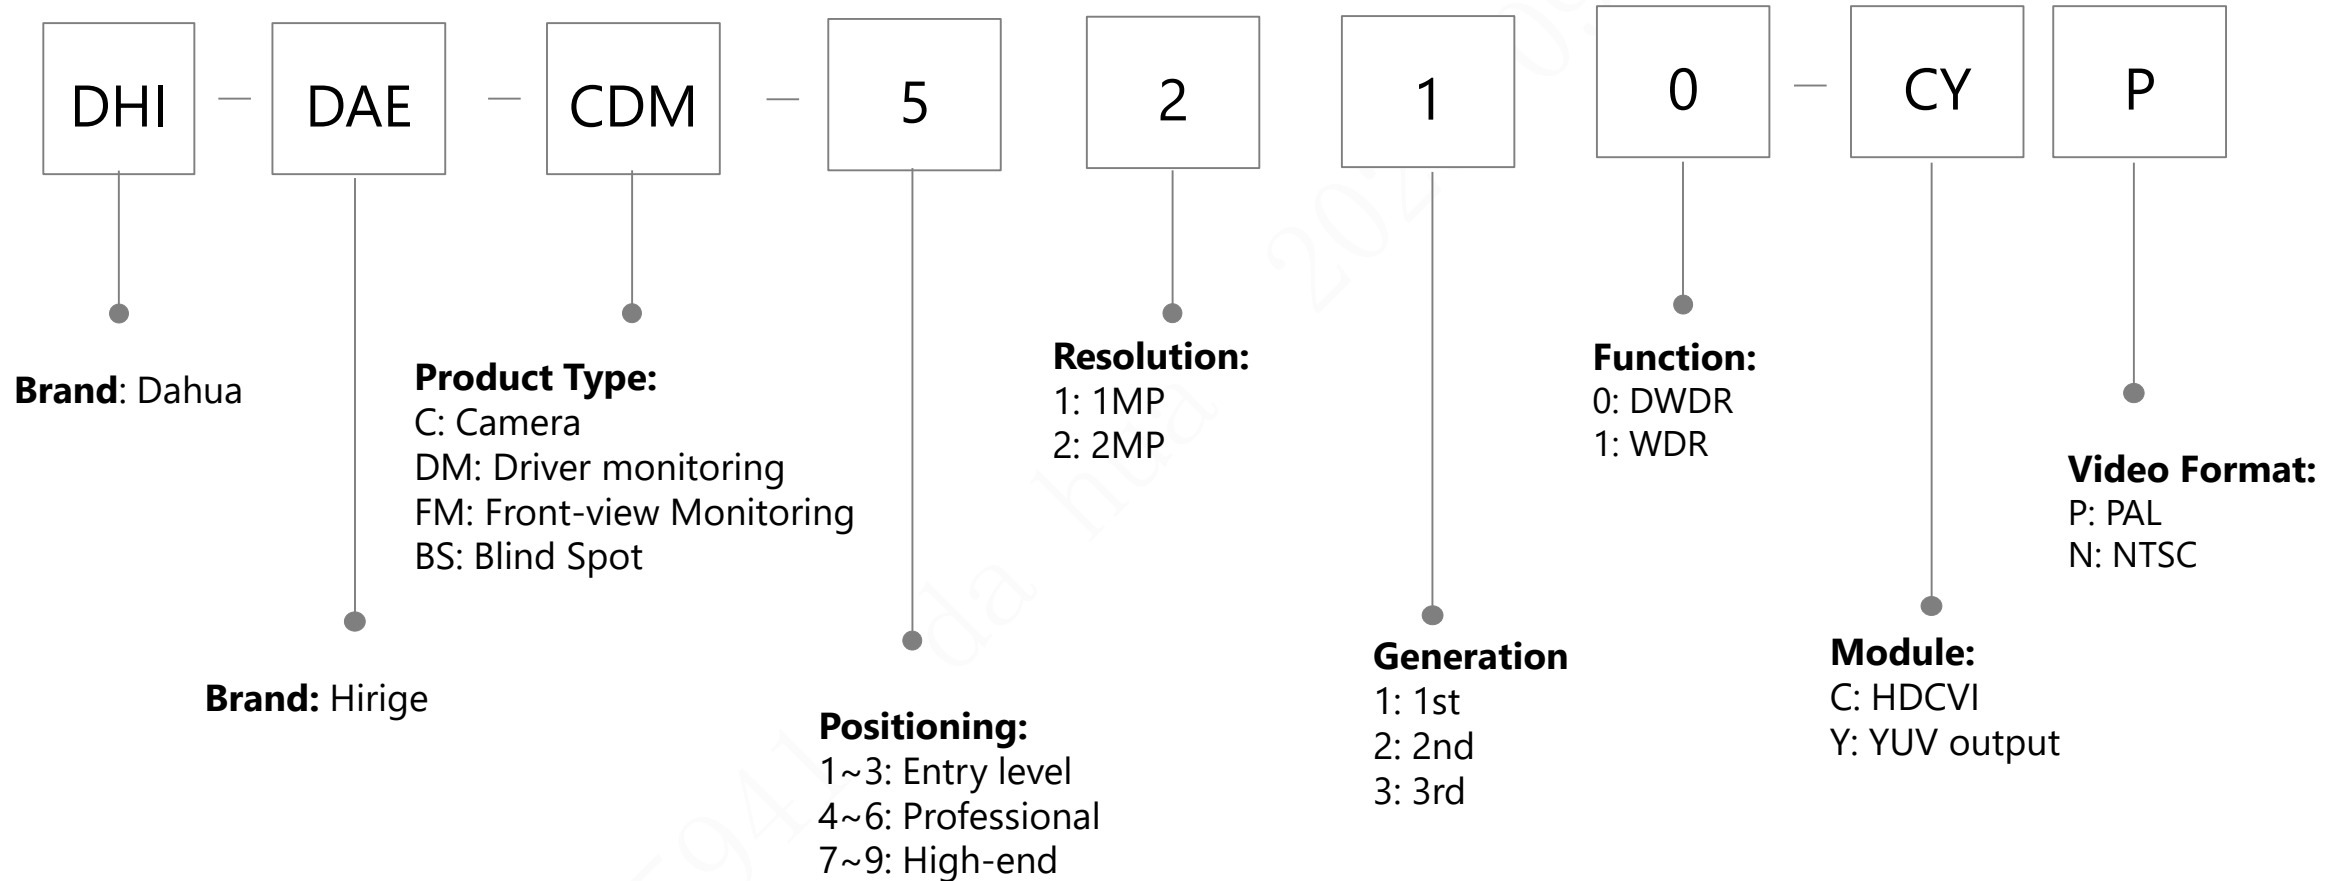

Video Format:

P: PAL
 N: NTSC

Feature:

-VF: Manual vari-focal
 -Z: Motorized vari-focal
 -H: With built-in heater
 -T: With SDI output
 -A: Built-in mic
 -DP: Dual-power
 (AC24V/DC12V)
 -POC: Power over coax
 -LED: White light
 -DIP: Dip switch
 -VP: Vandal proof
 -TH: Temperature & Humidity
 -IL : Smart Dual Light

-W: Wireless
 -IRE6: IR 60m
 -PIR: PIR Camera
 -L: White Light
 -S: Siren
 -LS: White Light & Siren
 -PV: TiOC Camera

HDCVI Cooper Series (Camera & Recorder)

Mobile DVR/NVR

Mobile HDCVI Camera

Mobile IPC

Mobile Active Safety Camera (1/2)

Mobile Active Safety Camera (2/2)

Network Camera(1/2)

Network Camera(2/2)

Appearance

B: Single IR LEDs IR Bullet
 C: IR Bullet/Mini Dome
 D: Double IR LEDs IR Bullet
 E: IR-Bullet / Dome / Single IR LEDs Plastic Eyeball
 EM: Single IR LEDs Metal Eyeball
 F: Dome / Box Camera / Four IR LEDs IR Bullet
 G: Indoor Dome
 H: VF Bullet(with junction box) / Dome(with junction box) / Eyeball
 K: IR Bullet
 M: S-model Metal Eyeball/ Long IR Bullet
 R: Metal Vandal-proof IR Dome / Metal Bullet/Metal Eyeball
 R1: R1 Dome
 S: Plastic IR Eyeball / Mini IR Bullet
 S1: S1 IR Eyeball
 T: IR Bullet / IR Eyeball
 T1: T1 IR Bullet
 TM: Metal IR Eyeball
 X: Dual-Lens Camera
 DS1 : Non-PoE S1 Bullet
 DV : Non-PoE Eyeball
 DG : Non-PoE G Bullet
 DF : Non-PoE F Bullet
DK1: Non-PoE K1 Bullet