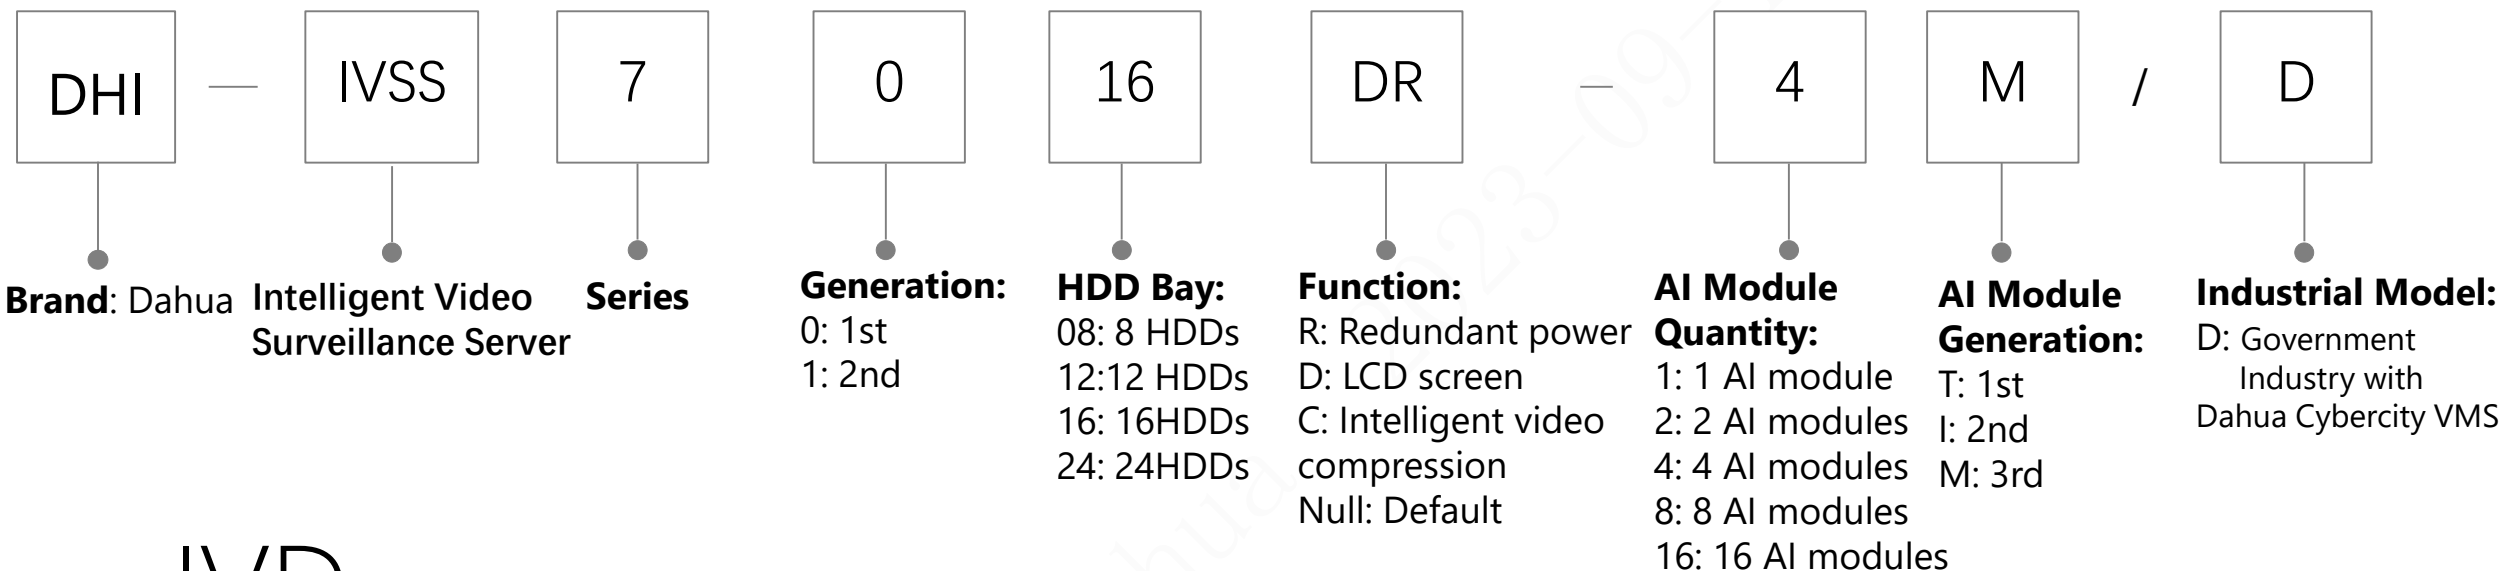

Video format

P: PAL
 N: NTSC
 (Cancellation of P/N mark for external models of products released after 2021)

Common function:

BV: Behaviors
 W: WIFI
 AW: Audio/Alarm/SD WIFI Camera
 E: E PoE
 M/M12: Mobile
 F: Fiber interface
 H: Heater
 A: Built-in MIC(only for Entry Series)
 A2: Dual Audio
 PT: pan &Tilt
 ATC: Anti-Corrosion
 S: SD card
 AS: Audio & Alarm & SD Card
 VF: Vari-focal
 SL: Stainless
 ST: SD Card & Built-in Mic & Speaker
 Z: Motorized lens
 lx: IR numbers
 NI: Full color, non IR
 LED: White light illumination
 Z4/5/12: 4/5/12X zoom
 L1/L2/L3/L4/L5: Lens
 IRA: Bullet
 IRE6: IR Bullet
 MF: More Frame
 SFC: Separated Front Cover
 4G: 4G
 SVAC: SVAC encoder
 NF: Optical port + Network port
 N2: dual Network port
 SDI: SDI Interface
 A2: Dual Audio
 WG: WiFi & GPS
 I:Car bayonet
 PC: People Counting
 FD: Face Detection
 FR: Face Recognition
 ME: Mobile dome
 UWB: Position
 WGS:
 DAQ: data collection
 U:USB
 DT: Subway
 HT: Aerospace
 JM: Encryption
 D2: Dual sensor
 IL: IR and LED
 P: Wide Angle
 SP: Solar Panel
 3D: 3 Dimensional
 LI: Dual Light Fusion
 PV: Perimeter Vigilance
 VM12/HM12: Vertical /Horizontal Installation Mobile Camera
 5G:5G
 VH : ANPR special model
 ATC: Anti-corrosion coating
 PD : Parking space status detection

S2 : Second generation
 Sn : Nth generation

Network Camera(Dual-Channel Series)

Network Camera (Panoramic Series)

Network Camera (EZ-IP Series)

General NVR Naming Rule

AI NVR Naming Rule

IVSS

IVD

EVS

EVS

7

Series:

5
7
8

1

Generation:

0: 1st
1: 2nd
2: 3rd