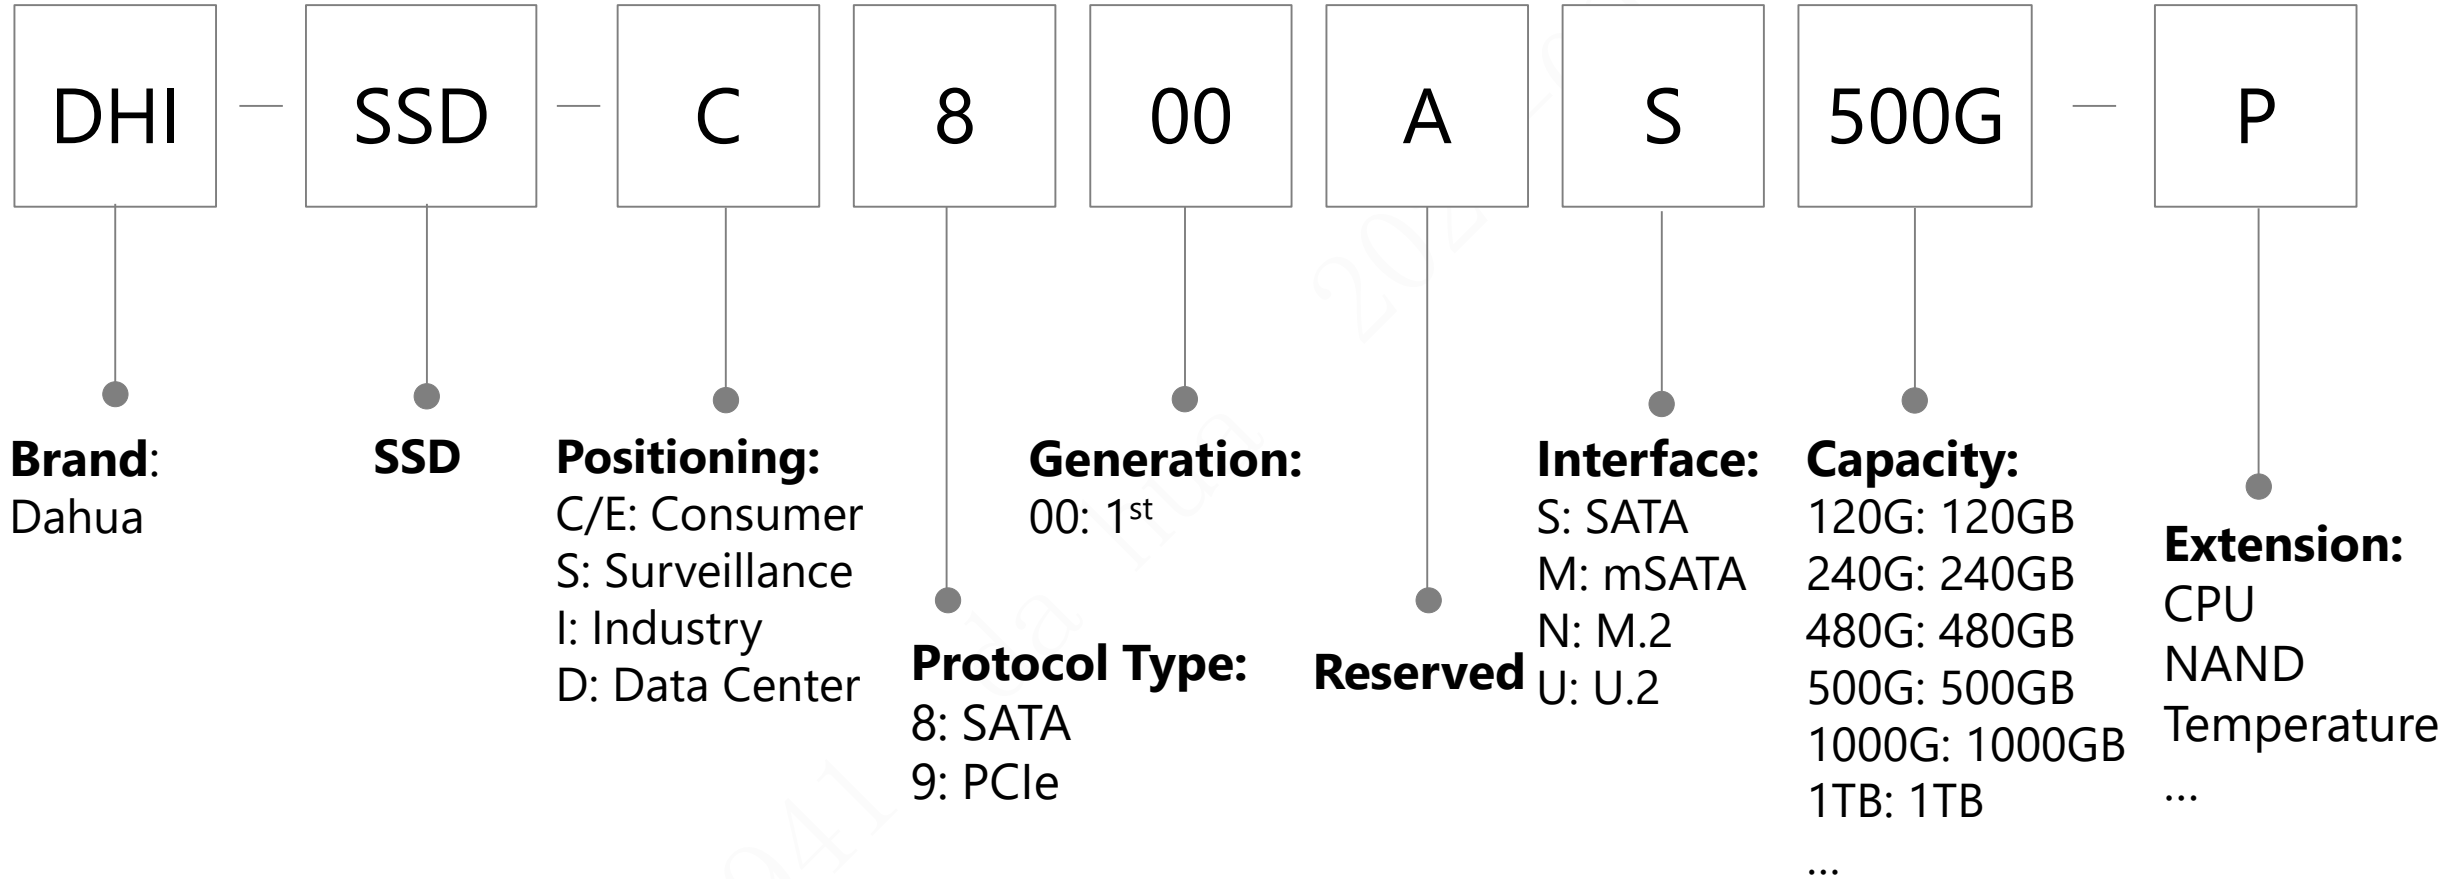

Brand:
Dahua

MPT Type:
1: Non-network
2: Body Camera
3: Portable Mobile
Terminal

Generation:
1: 1st
2: 2nd

Shell:
0:
1:
...

Extension:
S: Super version, larger internal storage
SA: Standalone, don't support 4G network

Brand:
Dahua

**Data
Collection
Station**

Generation: Reserved:

MPT

SSD

Memory Card

USB Flash Drivers

PSSD & eHDD