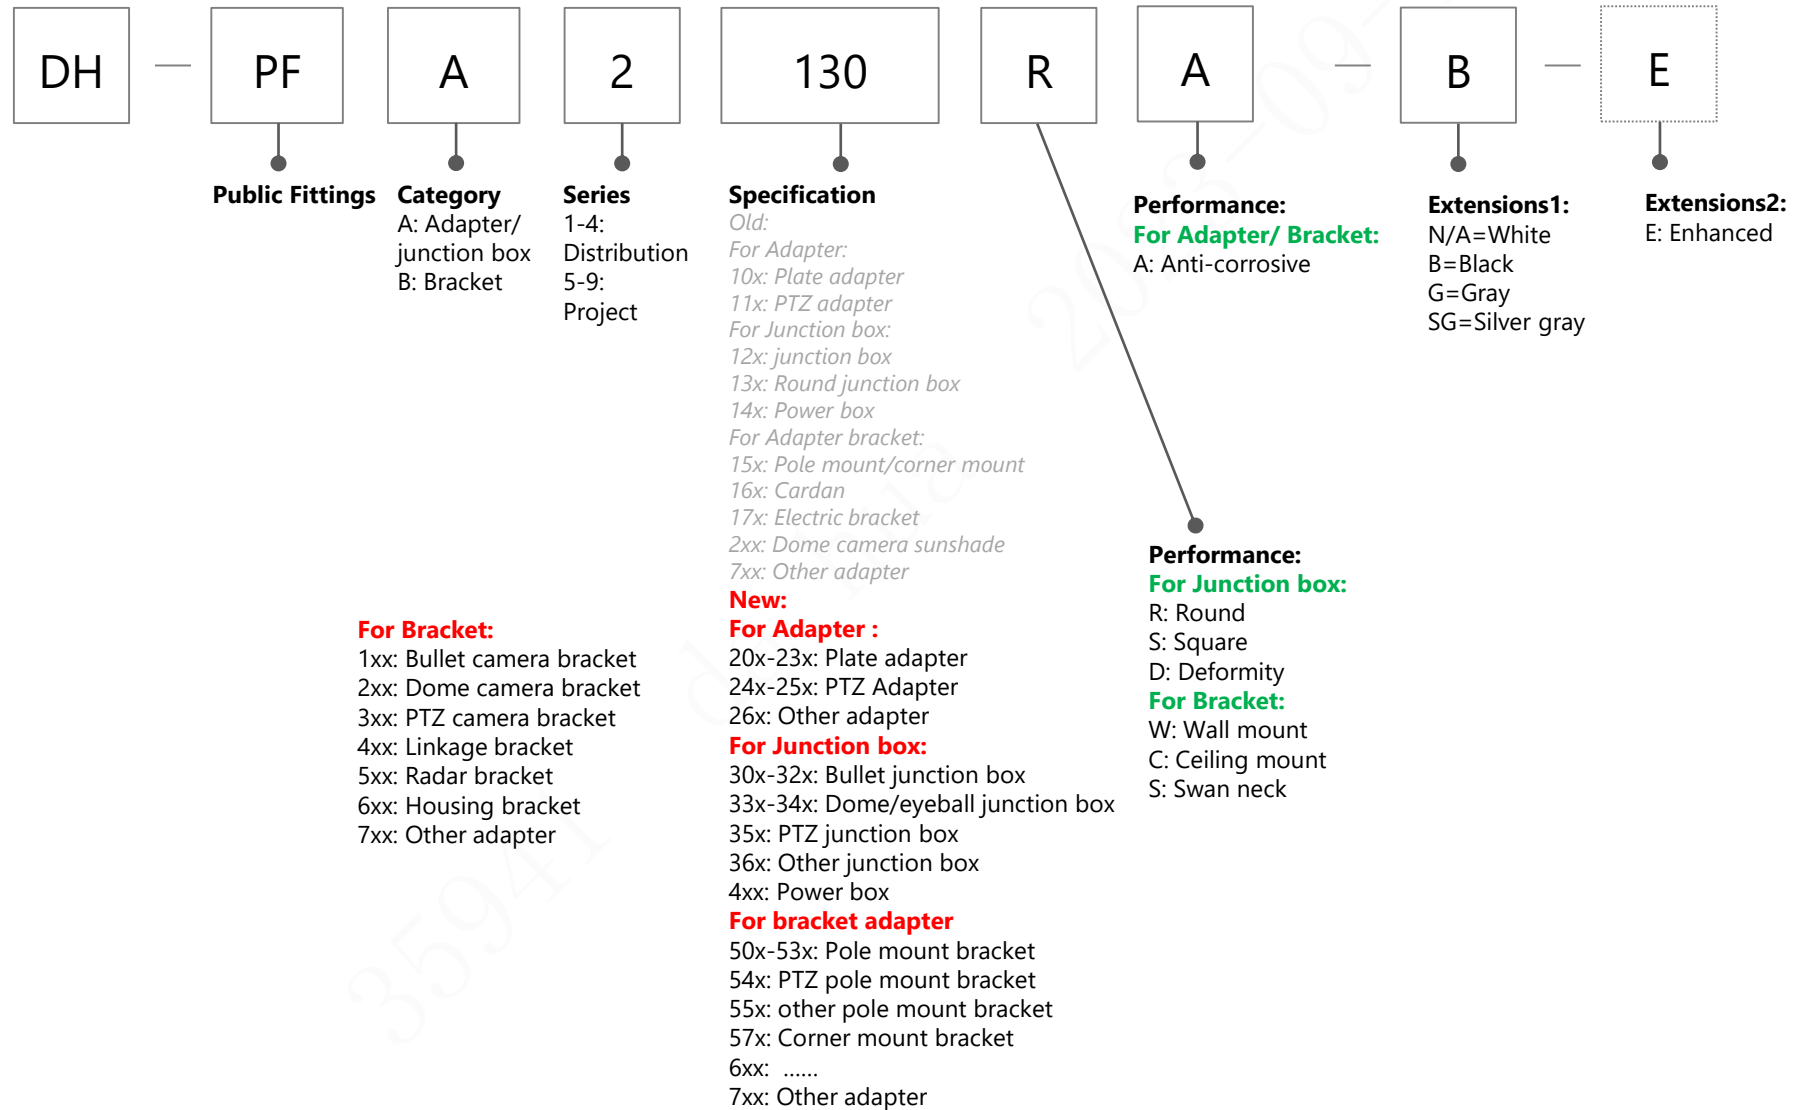

Accessory-Camera mount