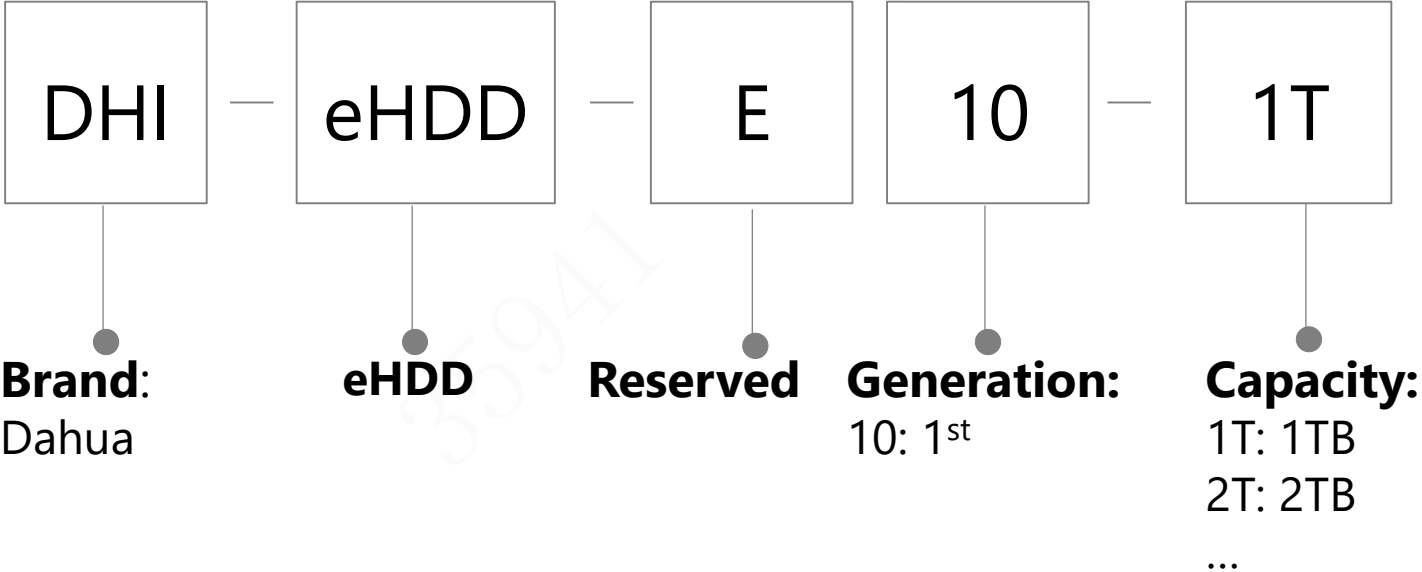

Brand:
Dahua

**Data
Collection
Station**

Generation: Reserved:

MPT

SSD

Memory Card

USB Flash Drivers

PSSD & eHDD