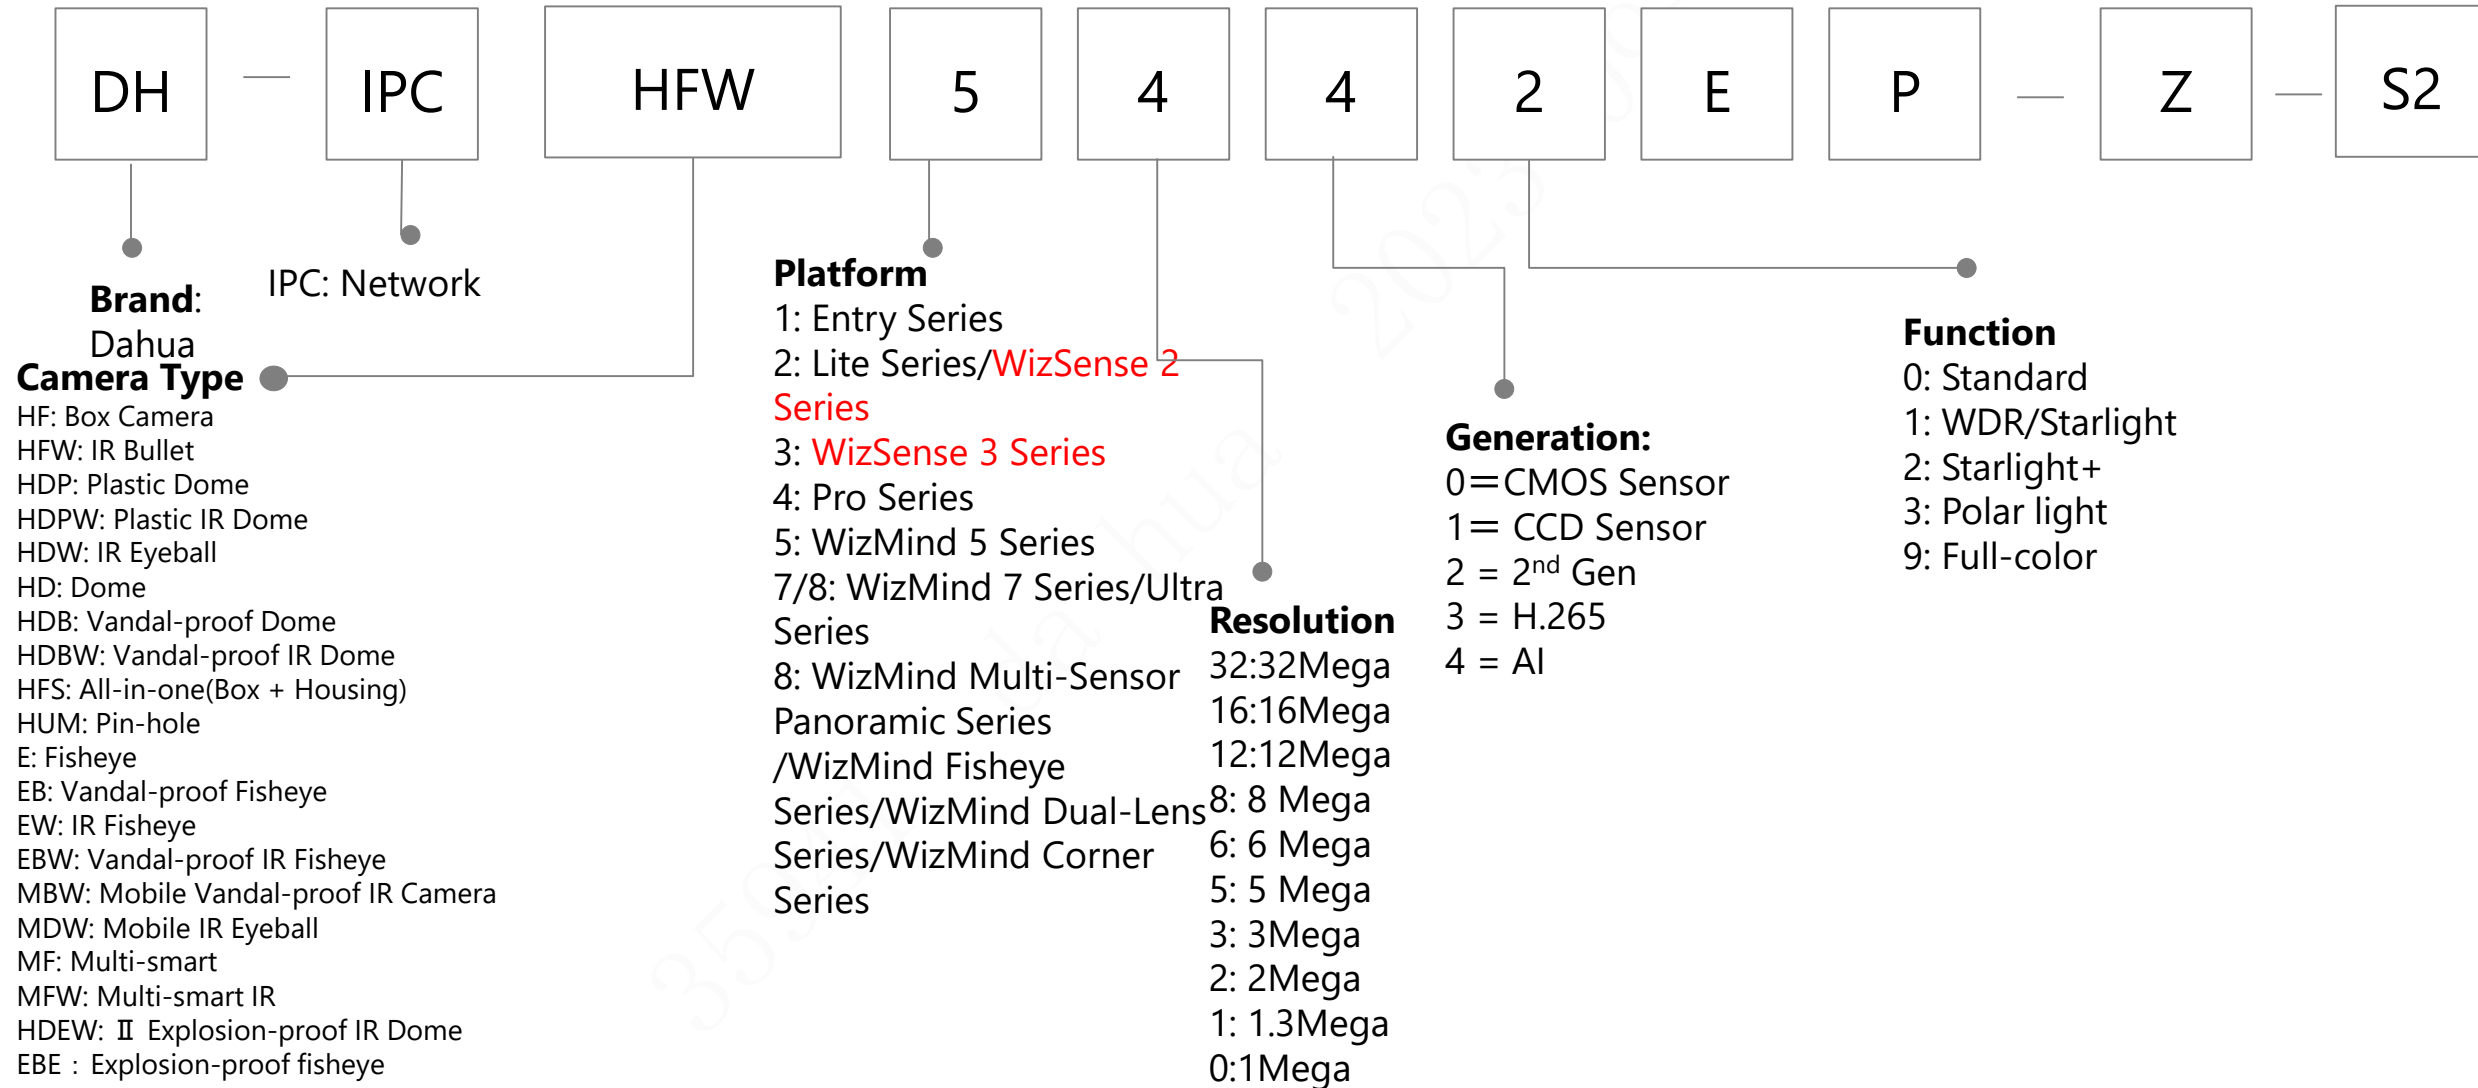

Video Format:

P: PAL
 N: NTSC

Feature:

-VF: Manual vari-focal
 -Z: Motorized vari-focal
 -H: With built-in heater
 -T: With SDI output
 -A: Built-in mic
 -DP: Dual-power
 (AC24V/DC12V)
 -POC: Power over coax
 -LED: White light
 -DIP: Dip switch
 -VP: Vandal proof
 -TH: Temperature & Humidity
 -IL : Smart Dual Light

-W: Wireless
 -IRE6: IR 60m
 -PIR: PIR Camera
 -L: White Light
 -S: Siren
 -LS: White Light & Siren
 -PV: TiOC Camera

HDCVI Cooper Series (Camera & Recorder)

Mobile DVR/NVR

Mobile HDCVI Camera

Mobile IPC

Mobile Active Safety Camera (1/2)

Mobile Active Safety Camera (2/2)

Network Camera(1/2)

Network Camera(2/2)

Appearance

B: Single IR LEDs IR Bullet
 C: IR Bullet/Mini Dome
 D: Double IR LEDs IR Bullet
 E: IR-Bullet / Dome / Single IR LEDs Plastic Eyeball
 EM: Single IR LEDs Metal Eyeball
 F: Dome / Box Camera / Four IR LEDs IR Bullet
 G: Indoor Dome
 H: VF Bullet(with junction box) / Dome(with junction box) / Eyeball
 K: IR Bullet
 M: S-model Metal Eyeball/ Long IR Bullet
 R: Metal Vandal-proof IR Dome / Metal Bullet/Metal Eyeball
 R1: R1 Dome
 S: Plastic IR Eyeball / Mini IR Bullet
 S1: S1 IR Eyeball
 T: IR Bullet / IR Eyeball
 T1: T1 IR Bullet
 TM: Metal IR Eyeball
 X: Dual-Lens Camera
 DS1 : Non-PoE S1 Bullet
 DV : Non-PoE Eyeball
 DG : Non-PoE G Bullet
 DF : Non-PoE F Bullet
DK1: Non-PoE K1 Bullet