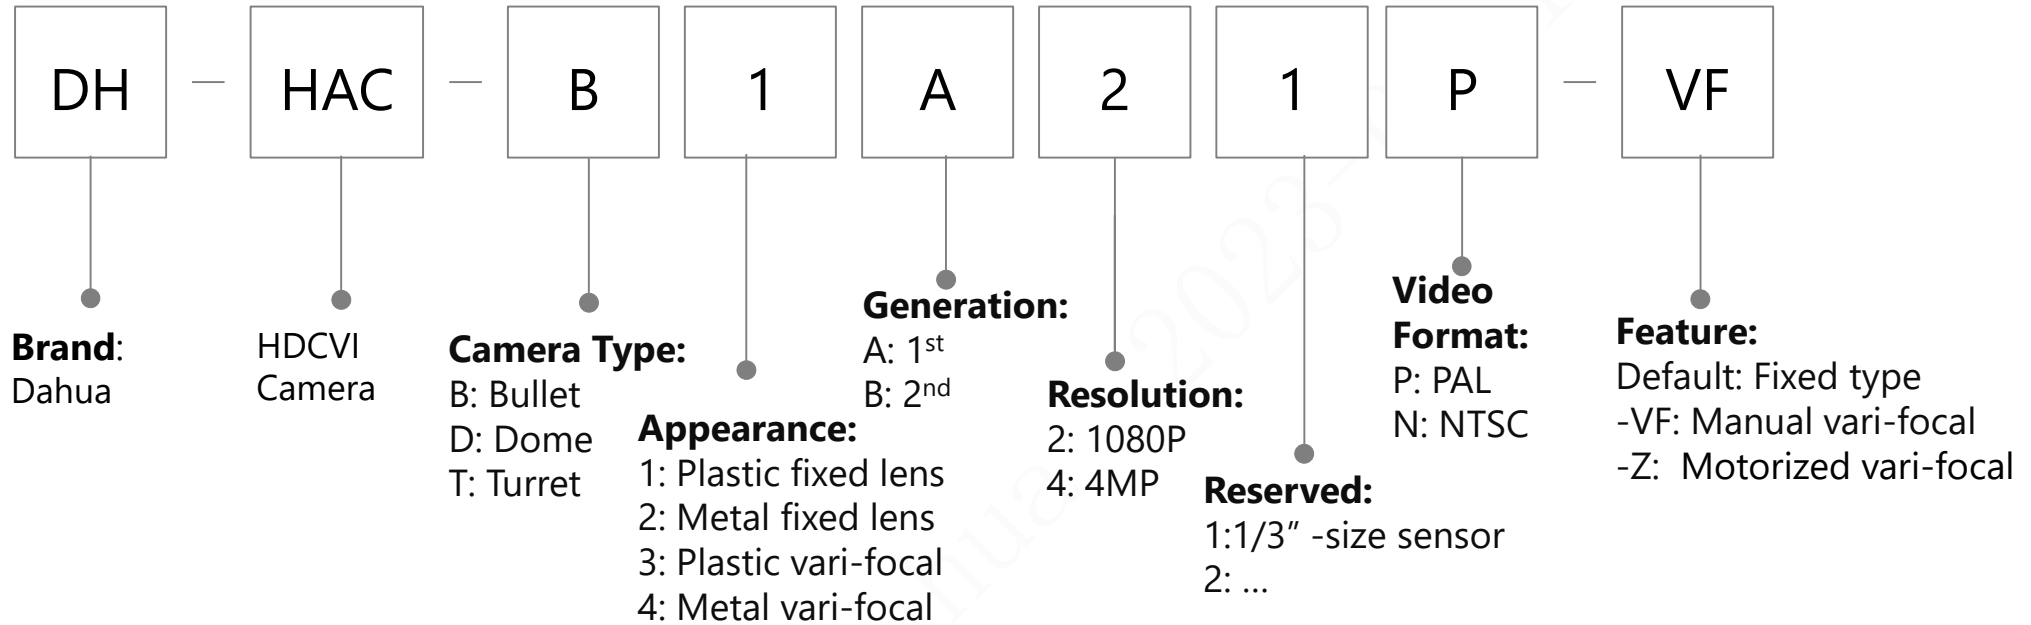

HDCVI Cooper Series (Camera & Recorder)