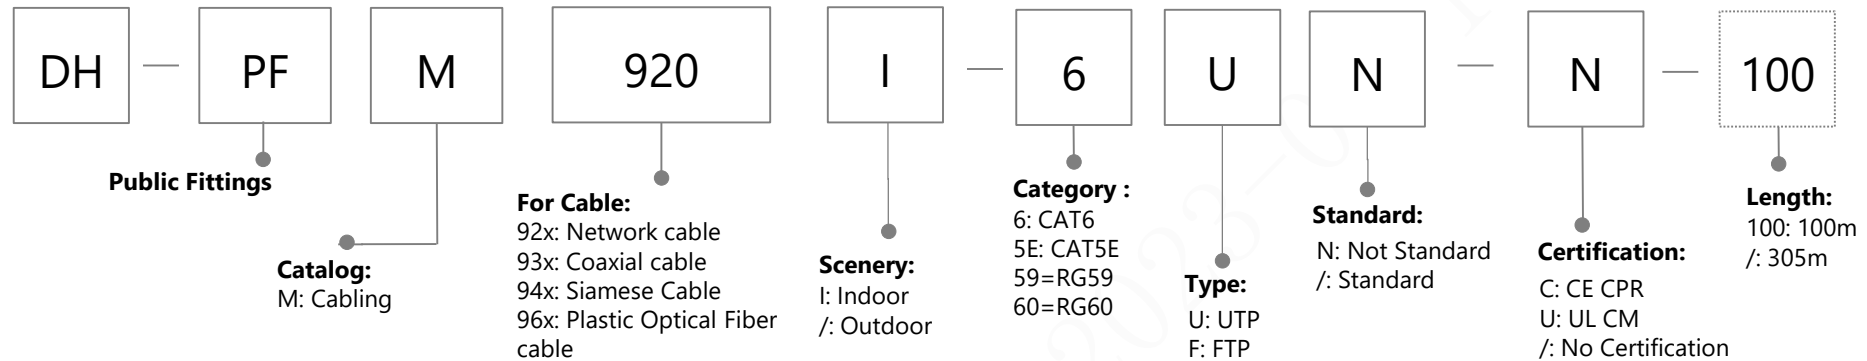

Accessory-Cabling