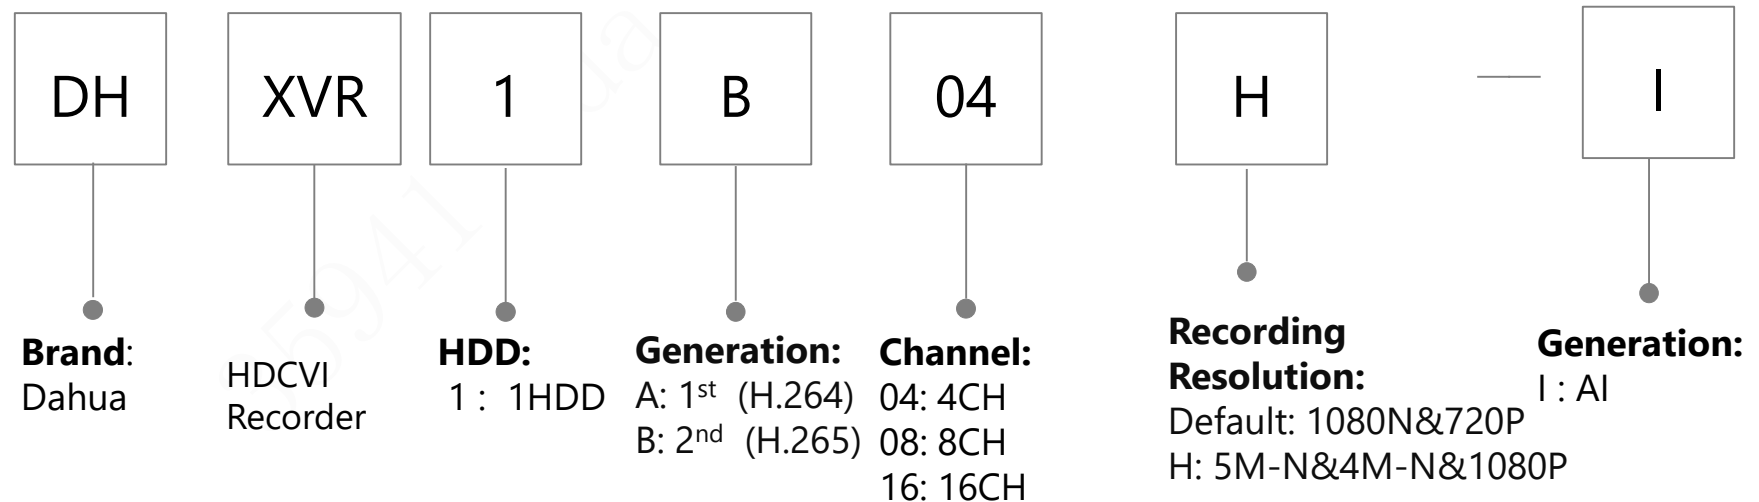

HDCVI Cooper Series (Camera & Recorder)