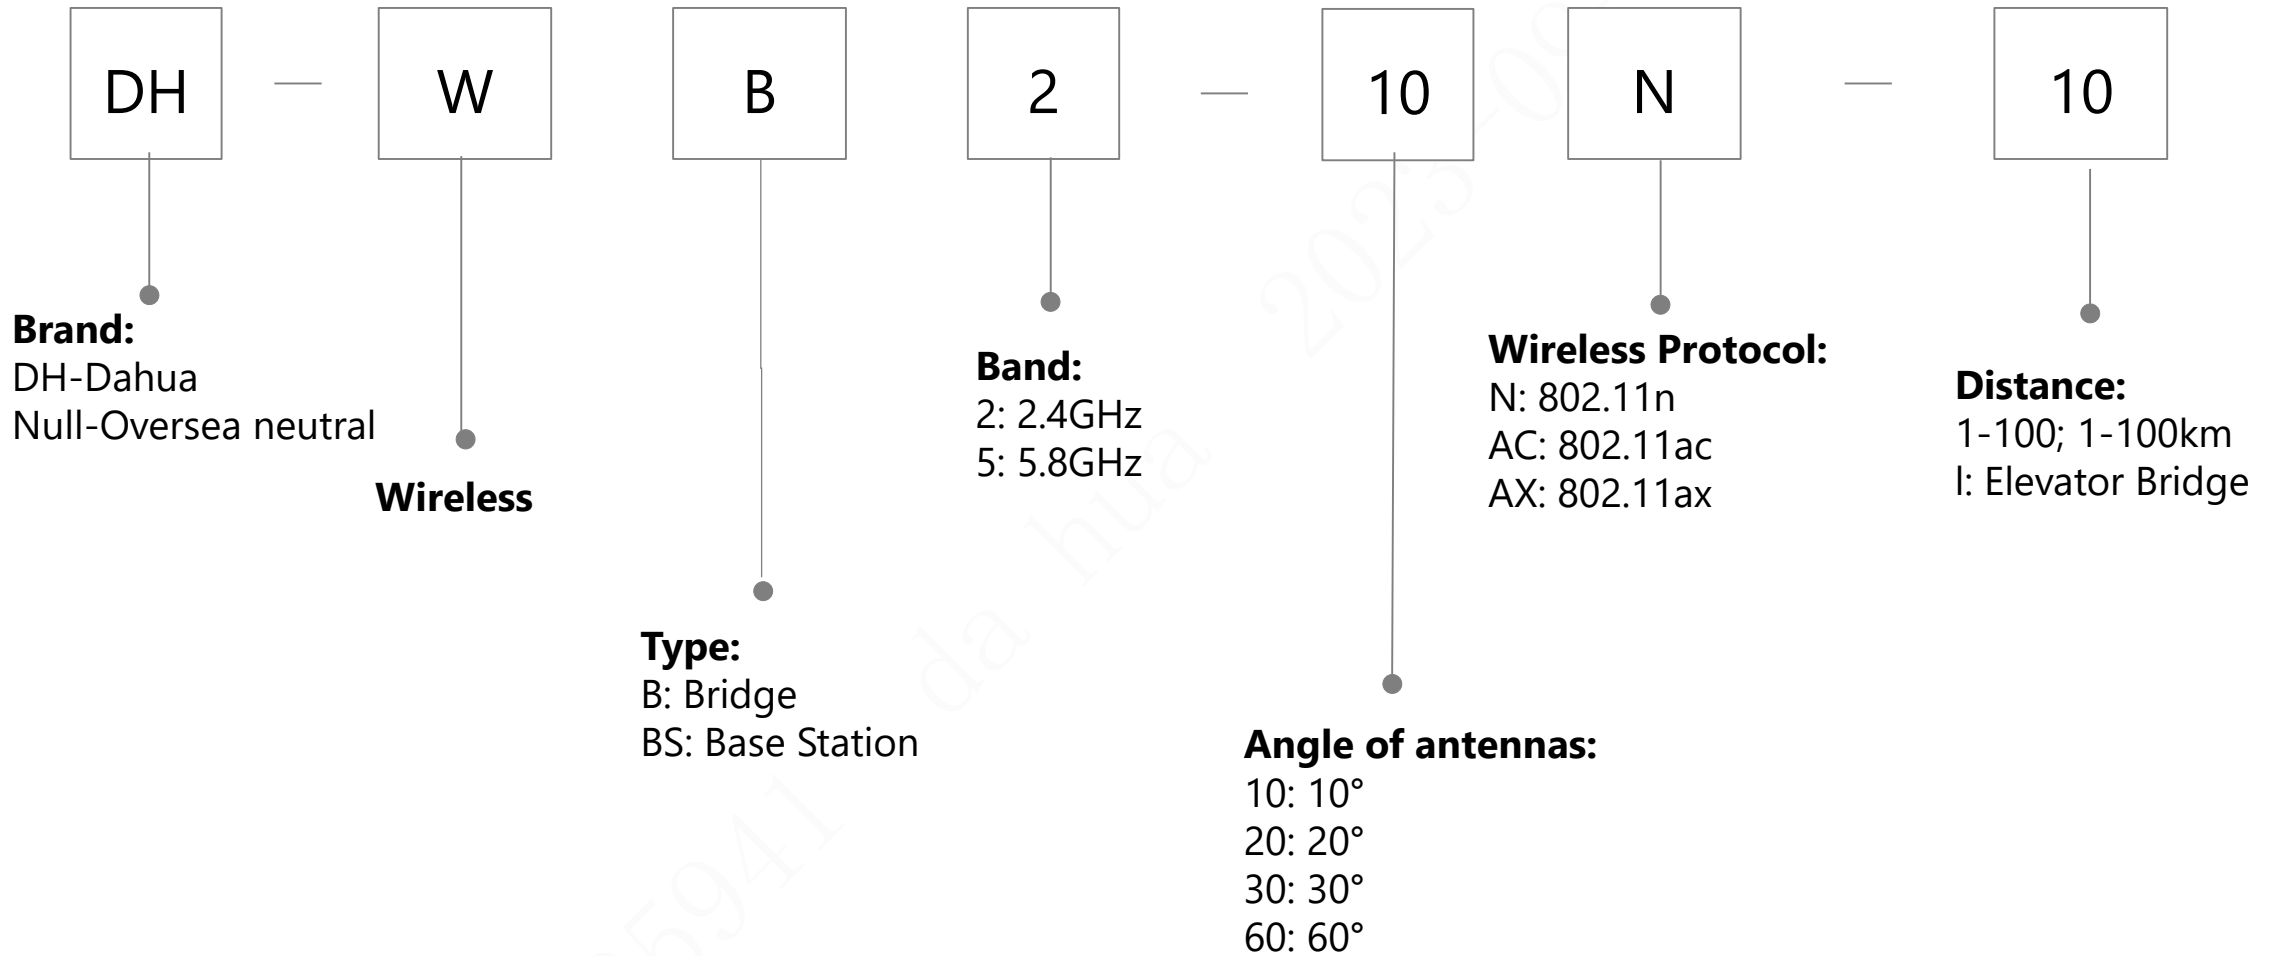

Frequency:
16: 1600MHz
26: 2666MHz
32: 3200MHz
...

Switch

Switch(new, CCTV)

Switch(new, IT)

Wireless Router

Wireless Bridge (V-Radio series)

Wireless Bridge (new)

AP