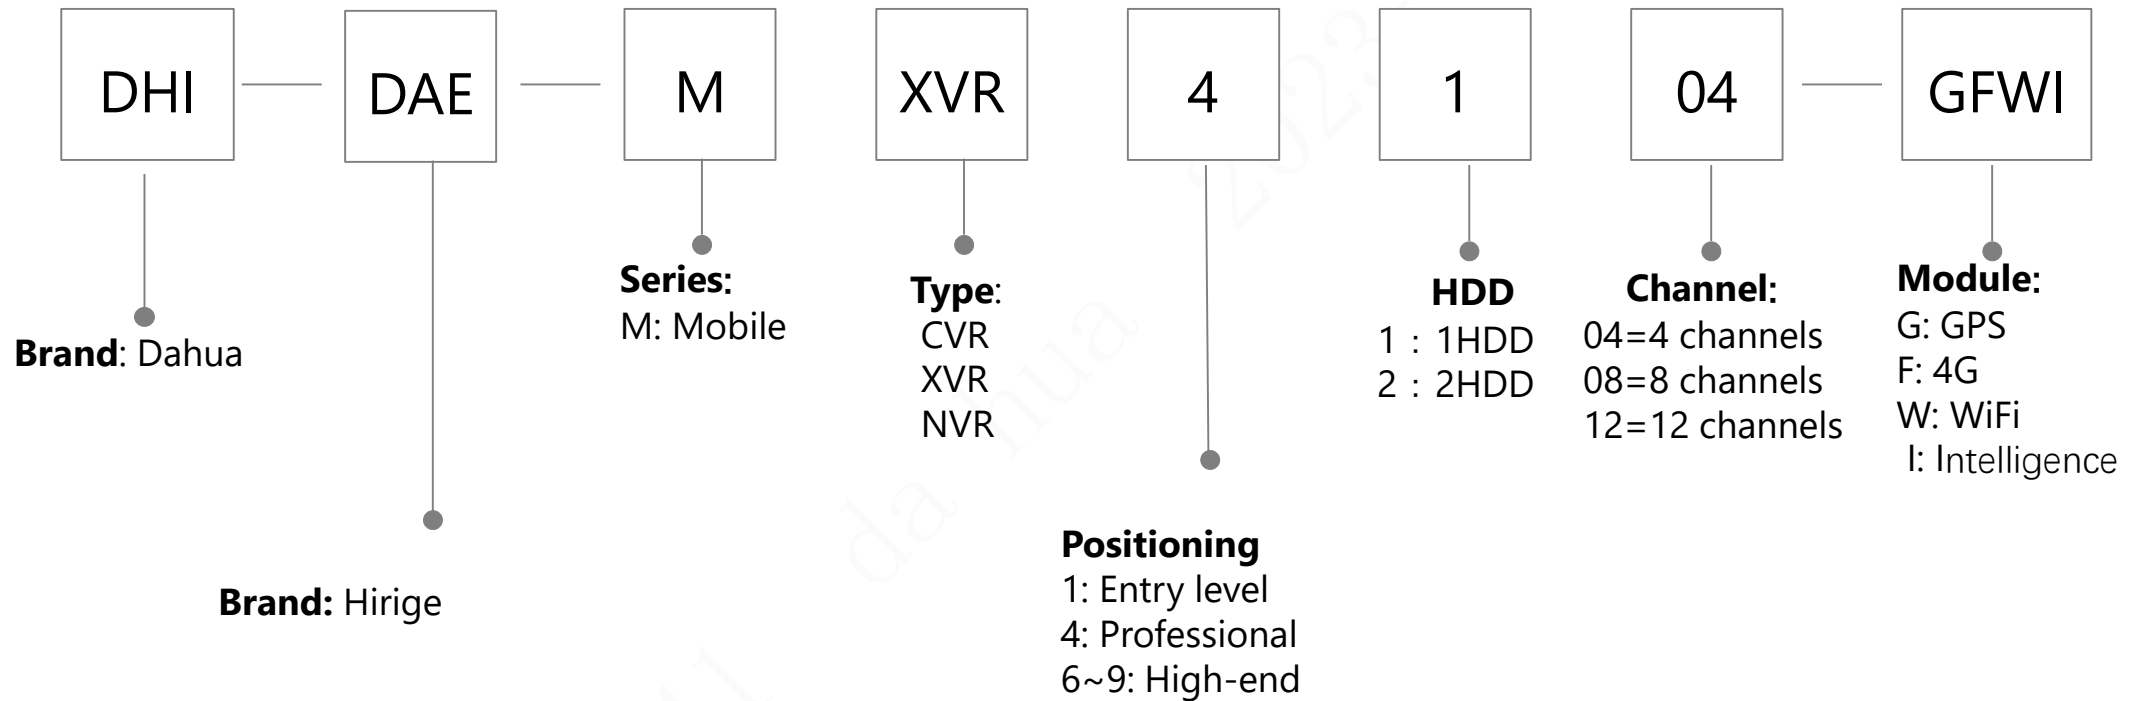

Mobile DVR/NVR