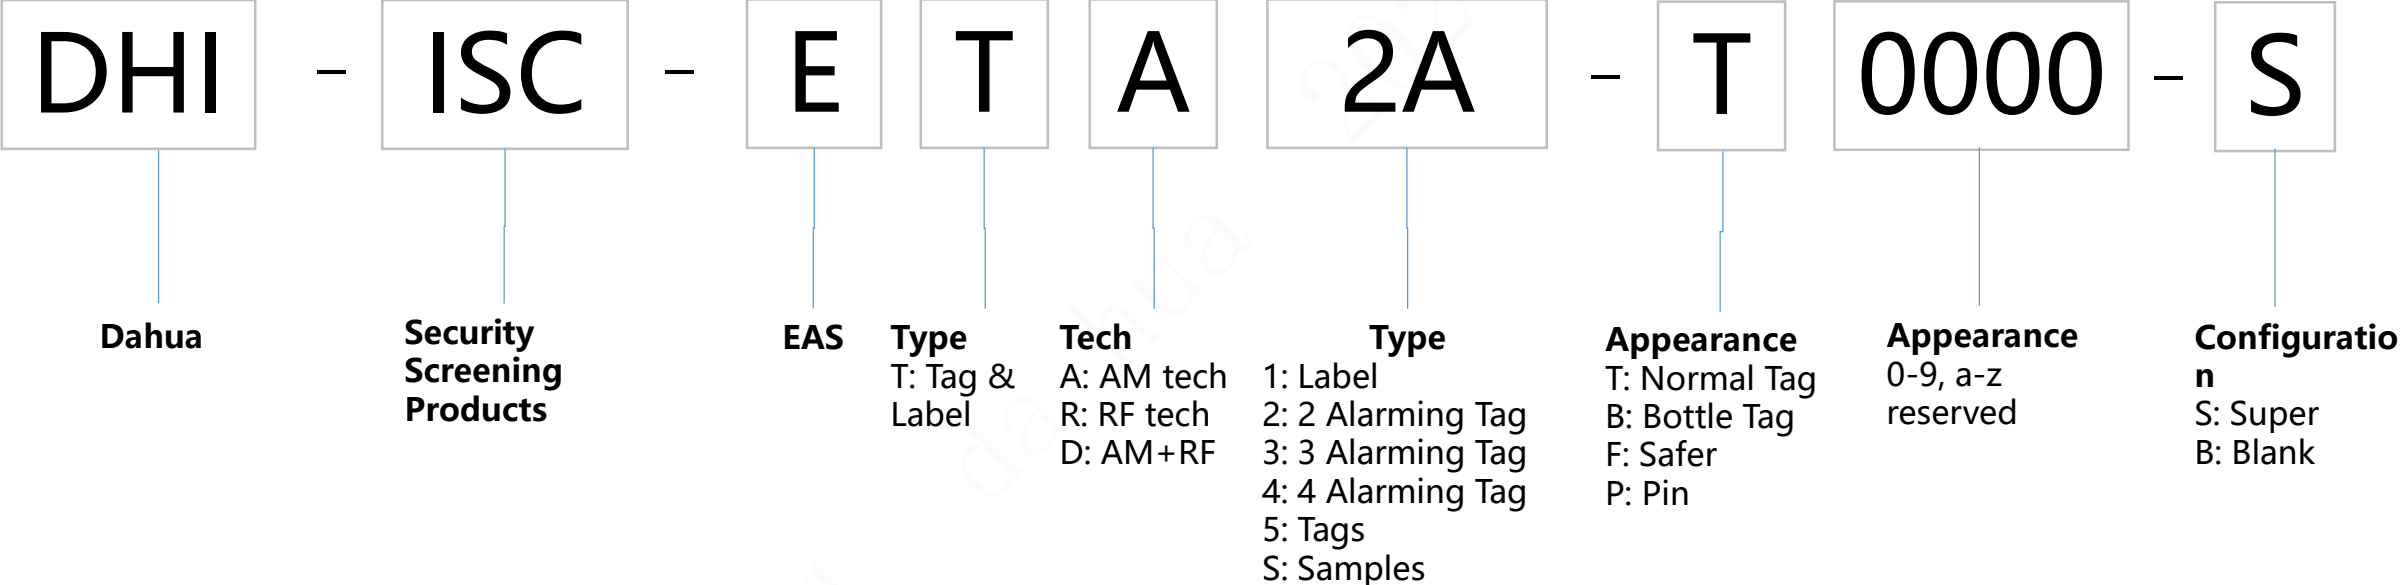

Baggage & Parcel Screening

EAS Labels & Tags

EAS antenna

DSS Baseline

White Board

Naming rules for external models of smart blackboard/education IFPD/conference IFPD

	Required	Required	Required	Required	Required	Required	Required	Required	Required	Required	Required	Required
Field number	①	②	③	④	⑤	⑥	⑦	⑧	⑨	⑩	⑪	
Identification	Company Identification	Product Line Identification	Sales Type	Product form	Dimension identification	Market positioning	Camera	Series identification 2	Series identification 3	Touch mode	Series identification	
smart blackboard/education IFPD/conference IFPD Example	DH	- L	C	H	86	- S	T	4	4	0	- U	
Description	DH=Dahua Brand DHI=Overseas Dahua Brand N=Domestic neutral Lack=overseas neutral	L=Interactive LCD Display	C: Channel Type P: Project type	H: Horizontal screen V: Vertical screen	55=55 inches 65=65 inches 75=75 inches 85=85 inches 86=86 inches 98=98 inches	S=education IFPD H=Smart blackboard M=conference IFPD	T: Lack of camera C: with camera	4=4K 8=8K		0: Infrared 1: Full capacitive touch screen 2: Frame capacitive touch screen	U: Ultimate P: Professional C: Classic B: Basic	
Example	DH-LCH86-ST400-U											