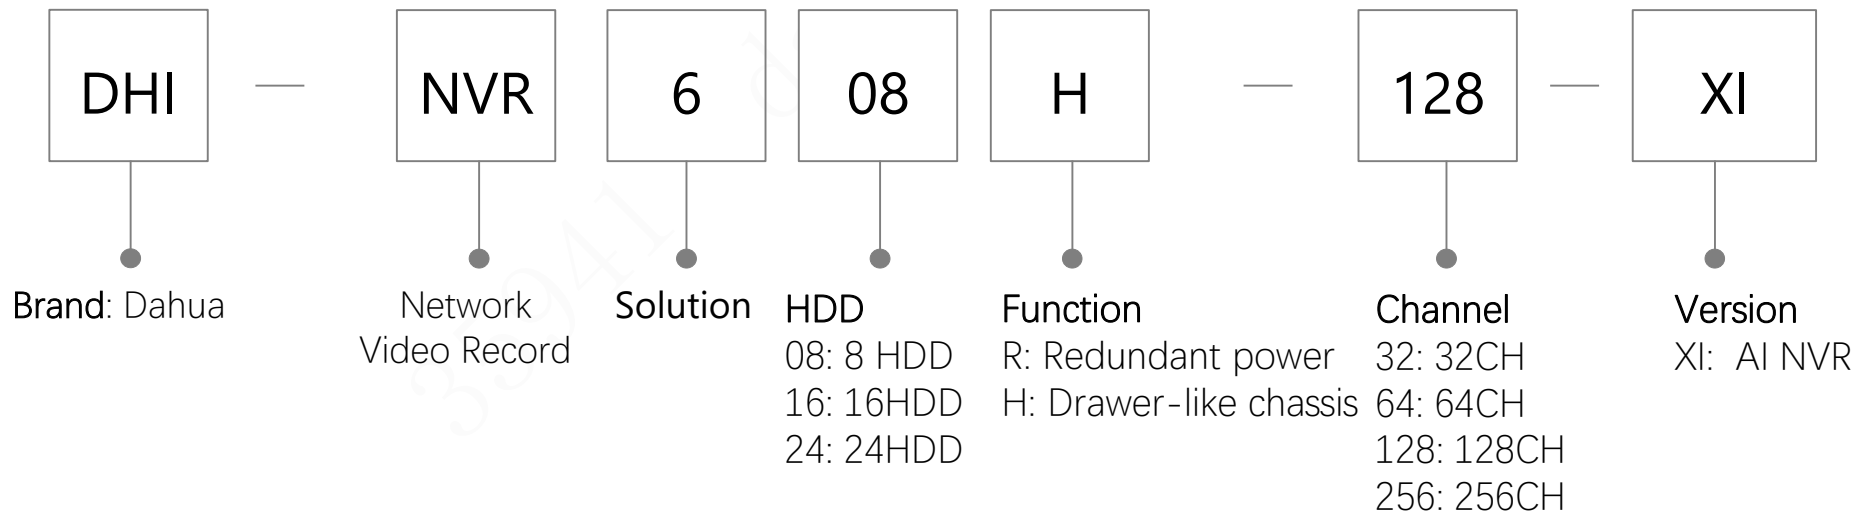

S2 : Second generation
 Sn : Nth generation

Network Camera(Dual-Channel Series)

Network Camera (Panoramic Series)

Network Camera (EZ-IP Series)

General NVR Naming Rule

AI NVR Naming Rule

IVSS

IVD

EVS

EVS

7

Series:

5
7
8

1

Generation:

0: 1st
1: 2nd
2: 3rd