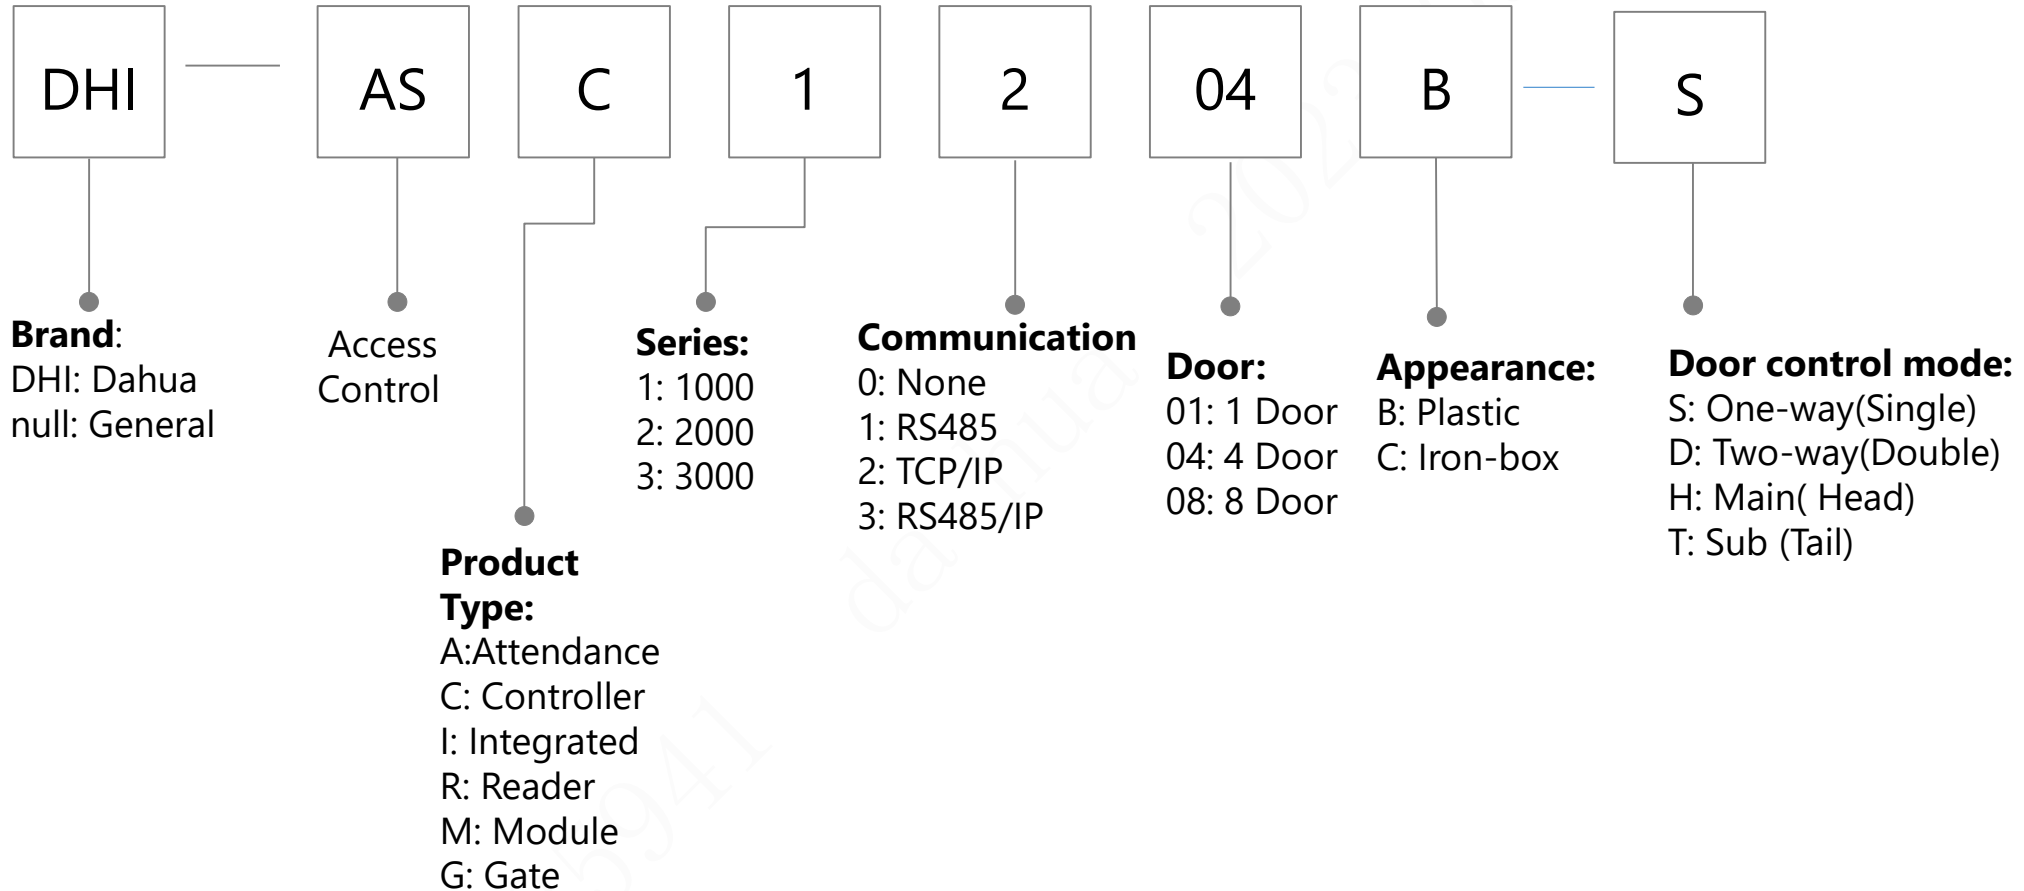

Access Control (Controller)