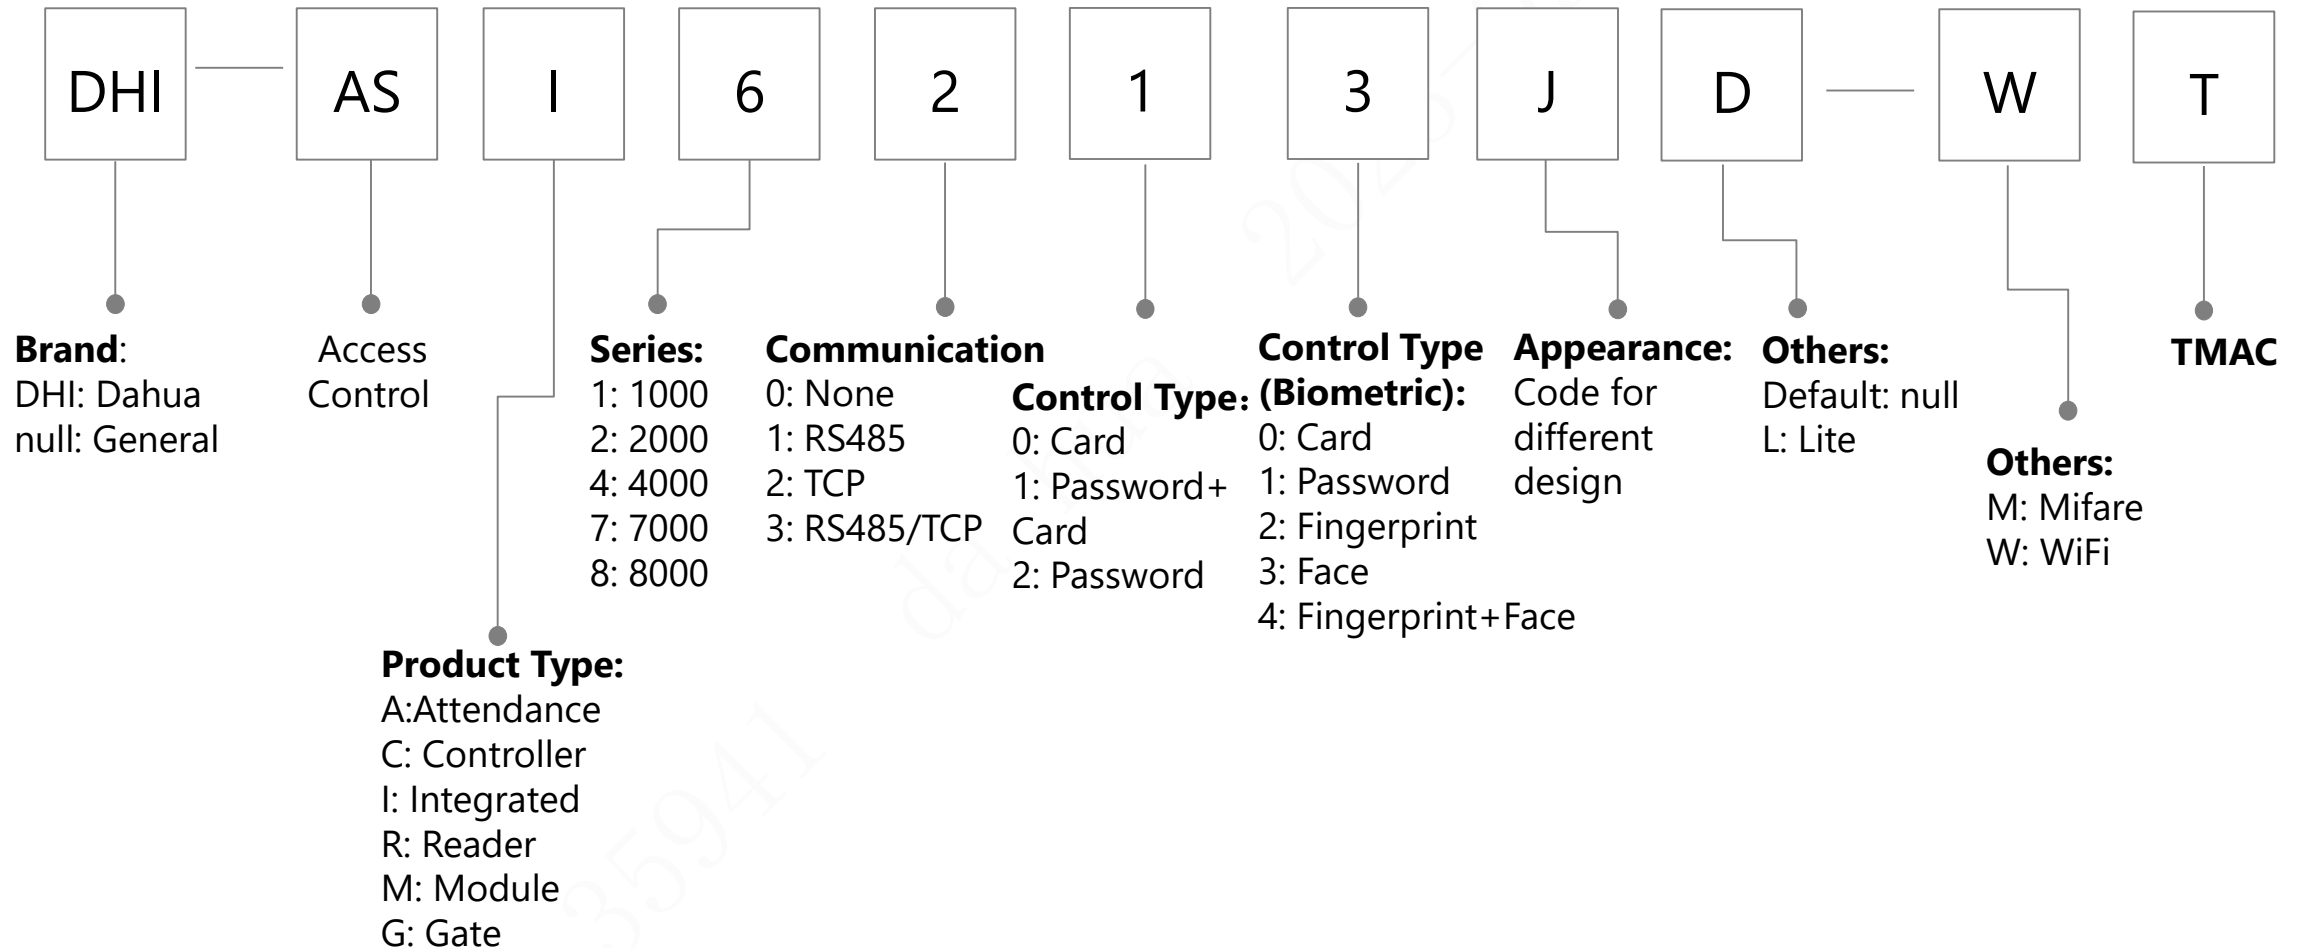

Access Control (Integrated)