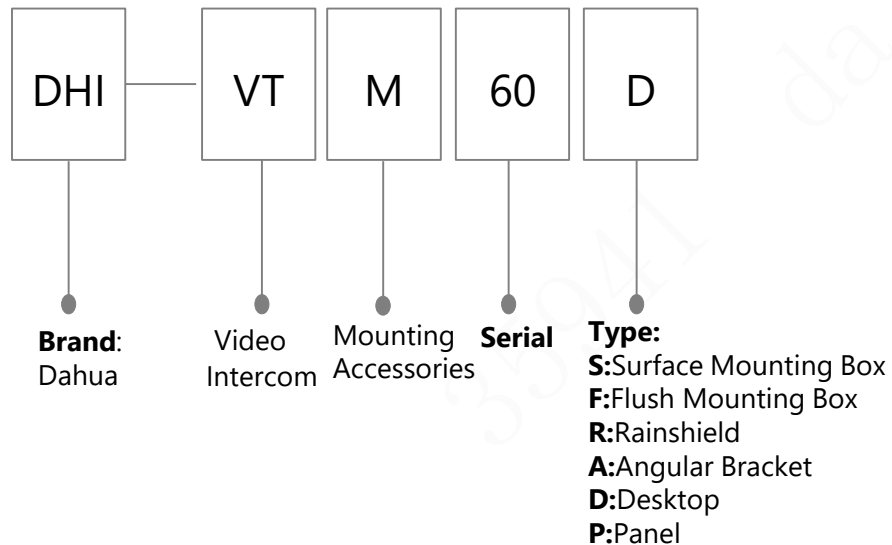

Video Intercom (Accessory)

Notice: The naming rule is applicable to the products released after 2021