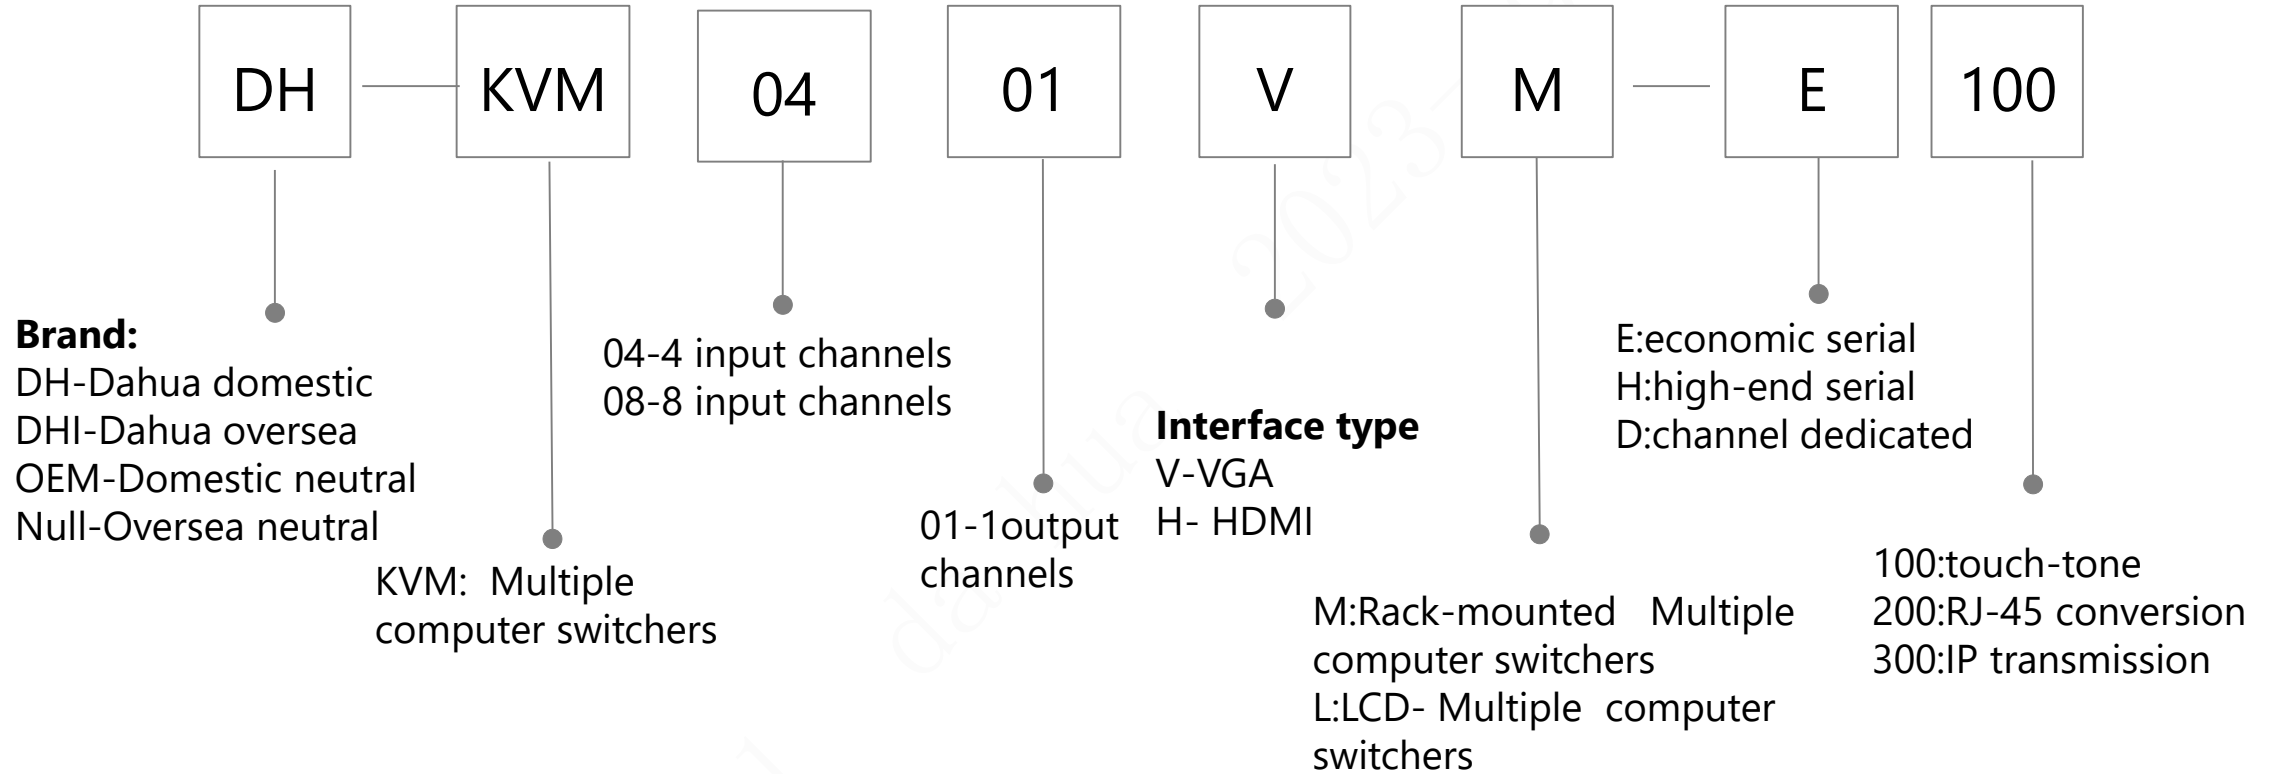

Accessory

E-Whiteboard
Display

SMA: Sharing Cable
PC: Detachable PC
ST: Removable pedestal

null: 缺省
CPU: I3 / I5 / I7

Reserve
A~Z

Reserve
0~9

H: overseas

LED Display

Decoder

Video Wall Controller

Video Wall Controller

KVM

Public Lens (new)

Audio

Alarm (Controller)

Alarm (Keypad)