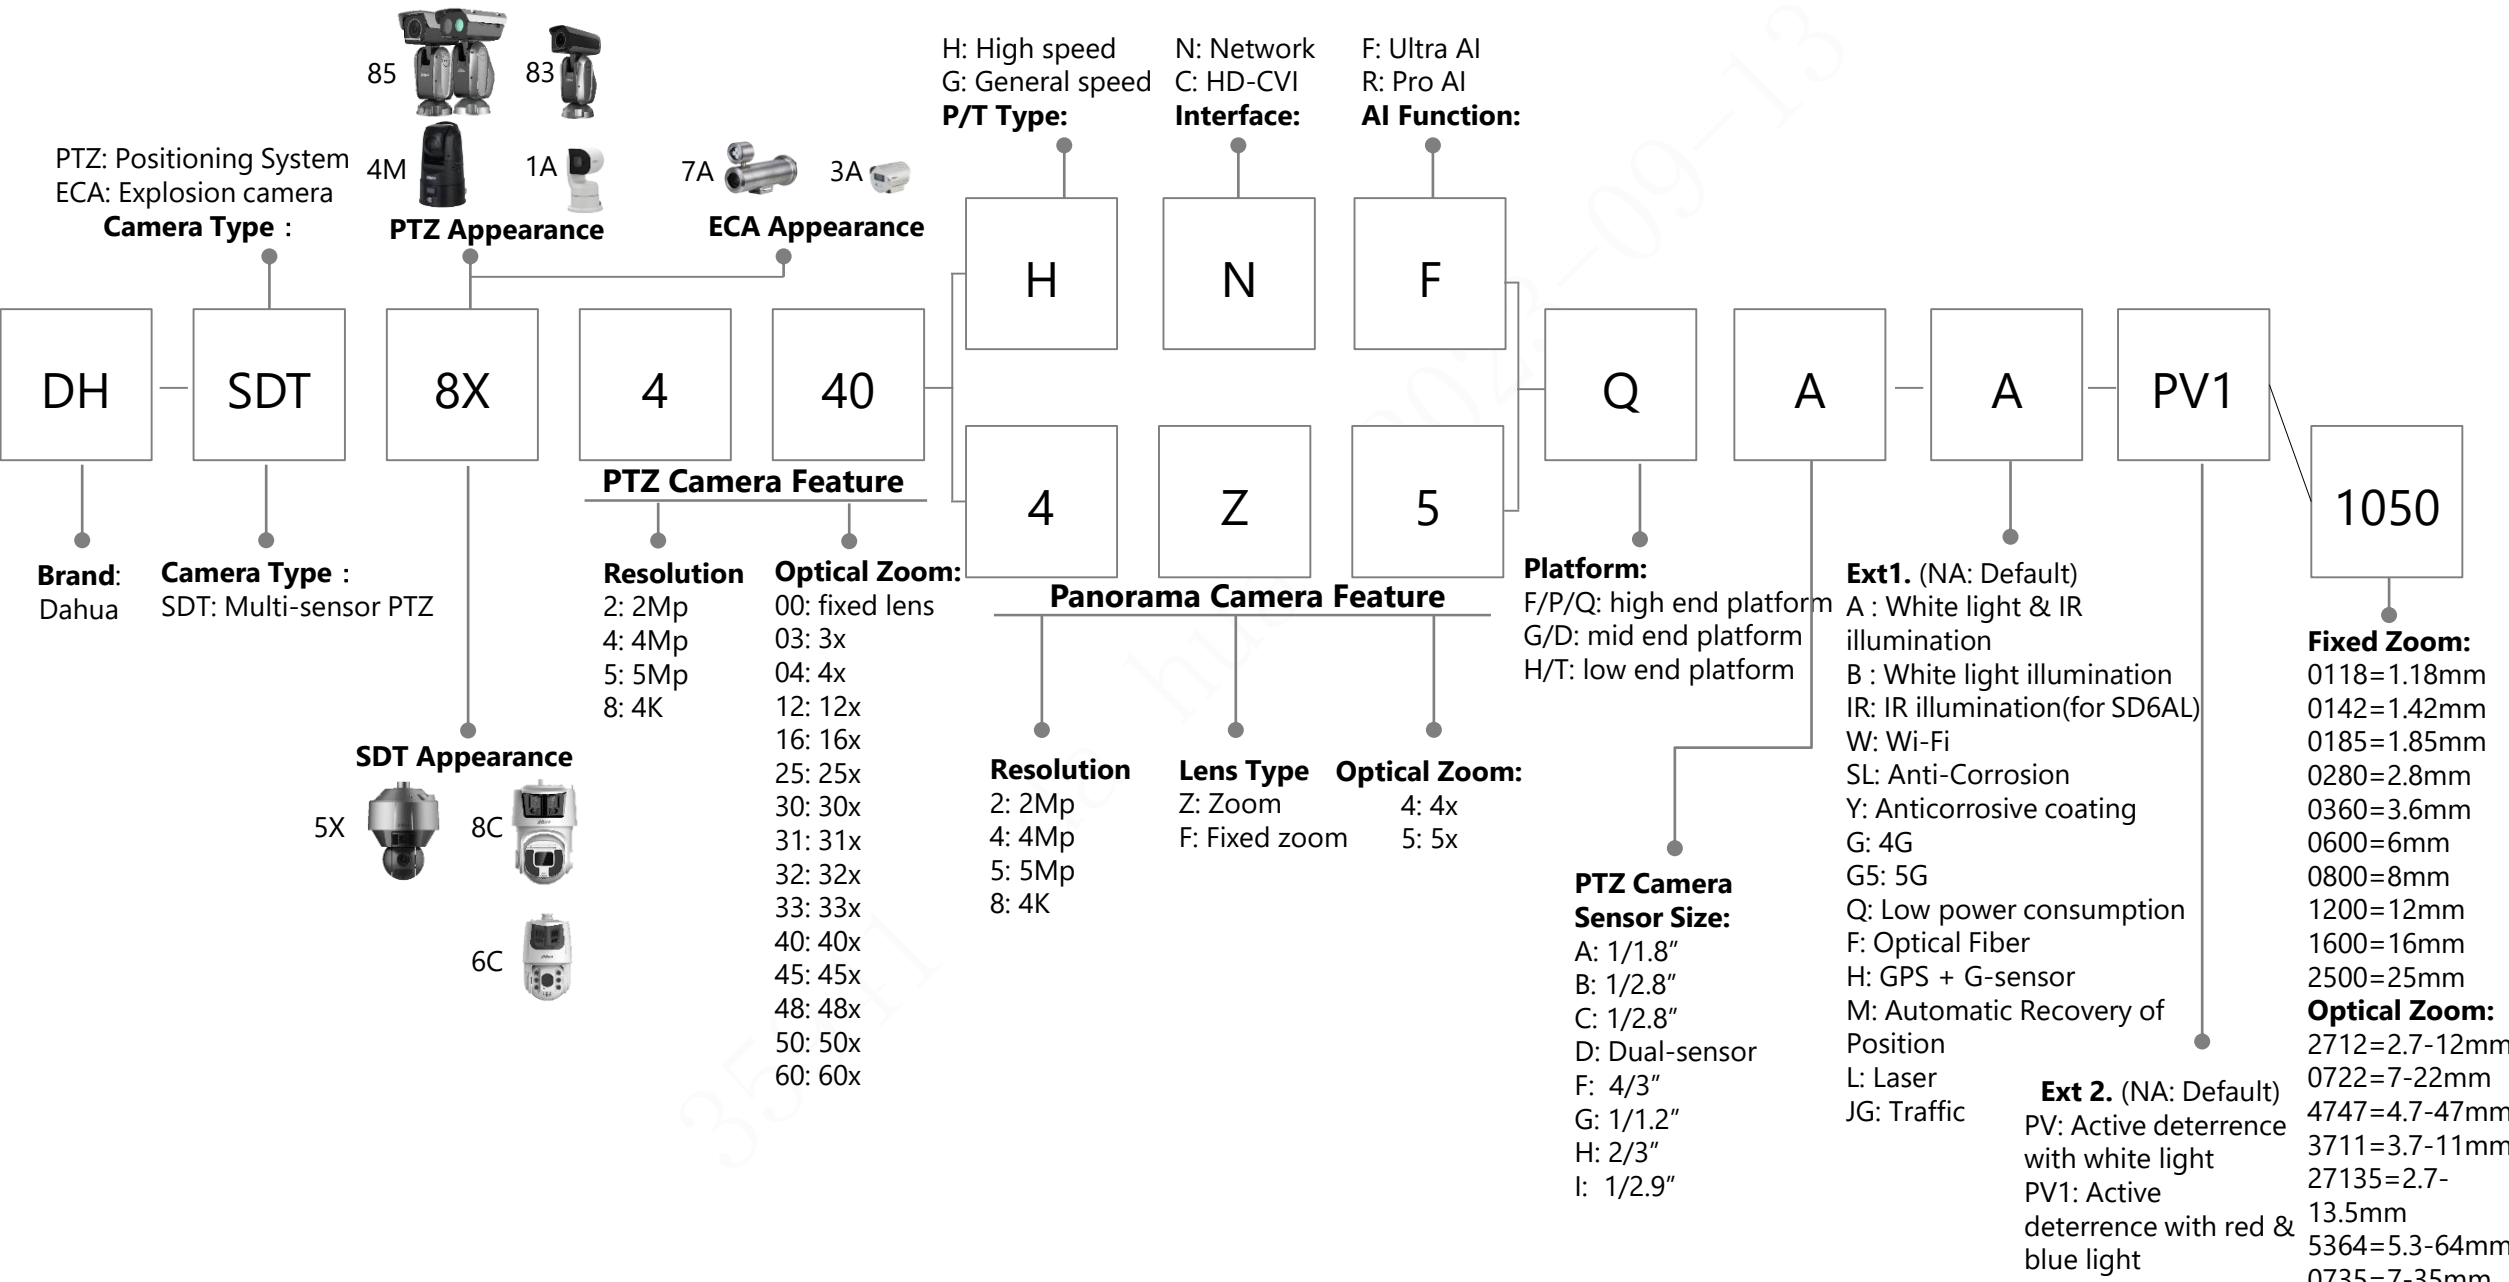

PTZ/Explosion/Multi-sensor Series