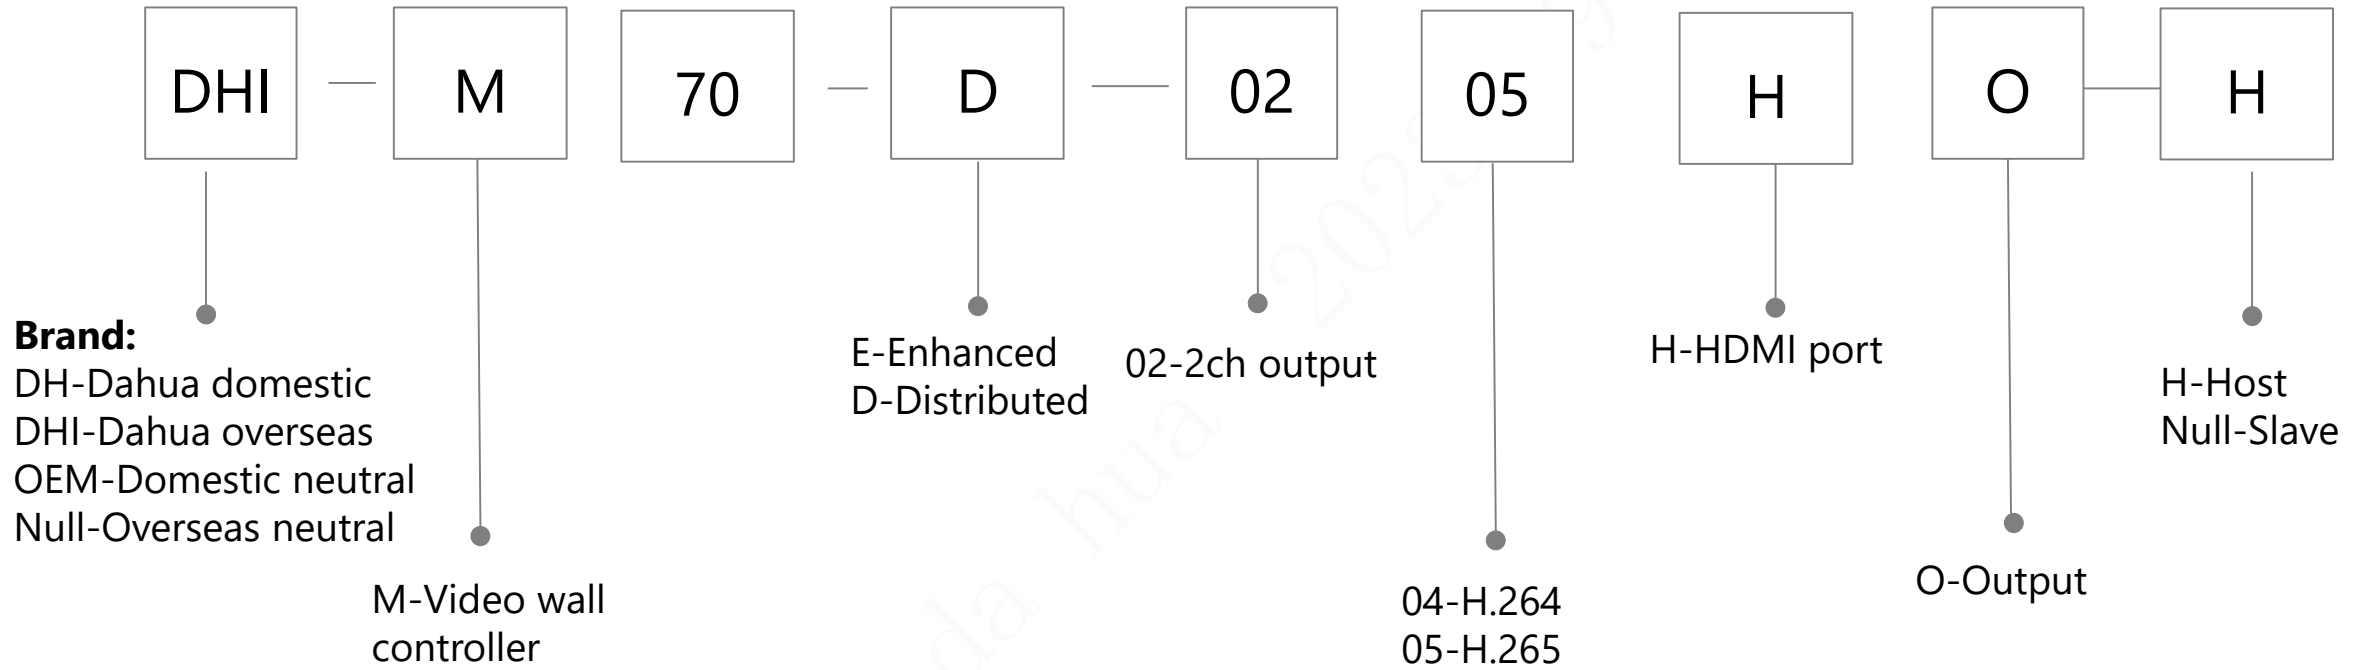

Video Wall Controller