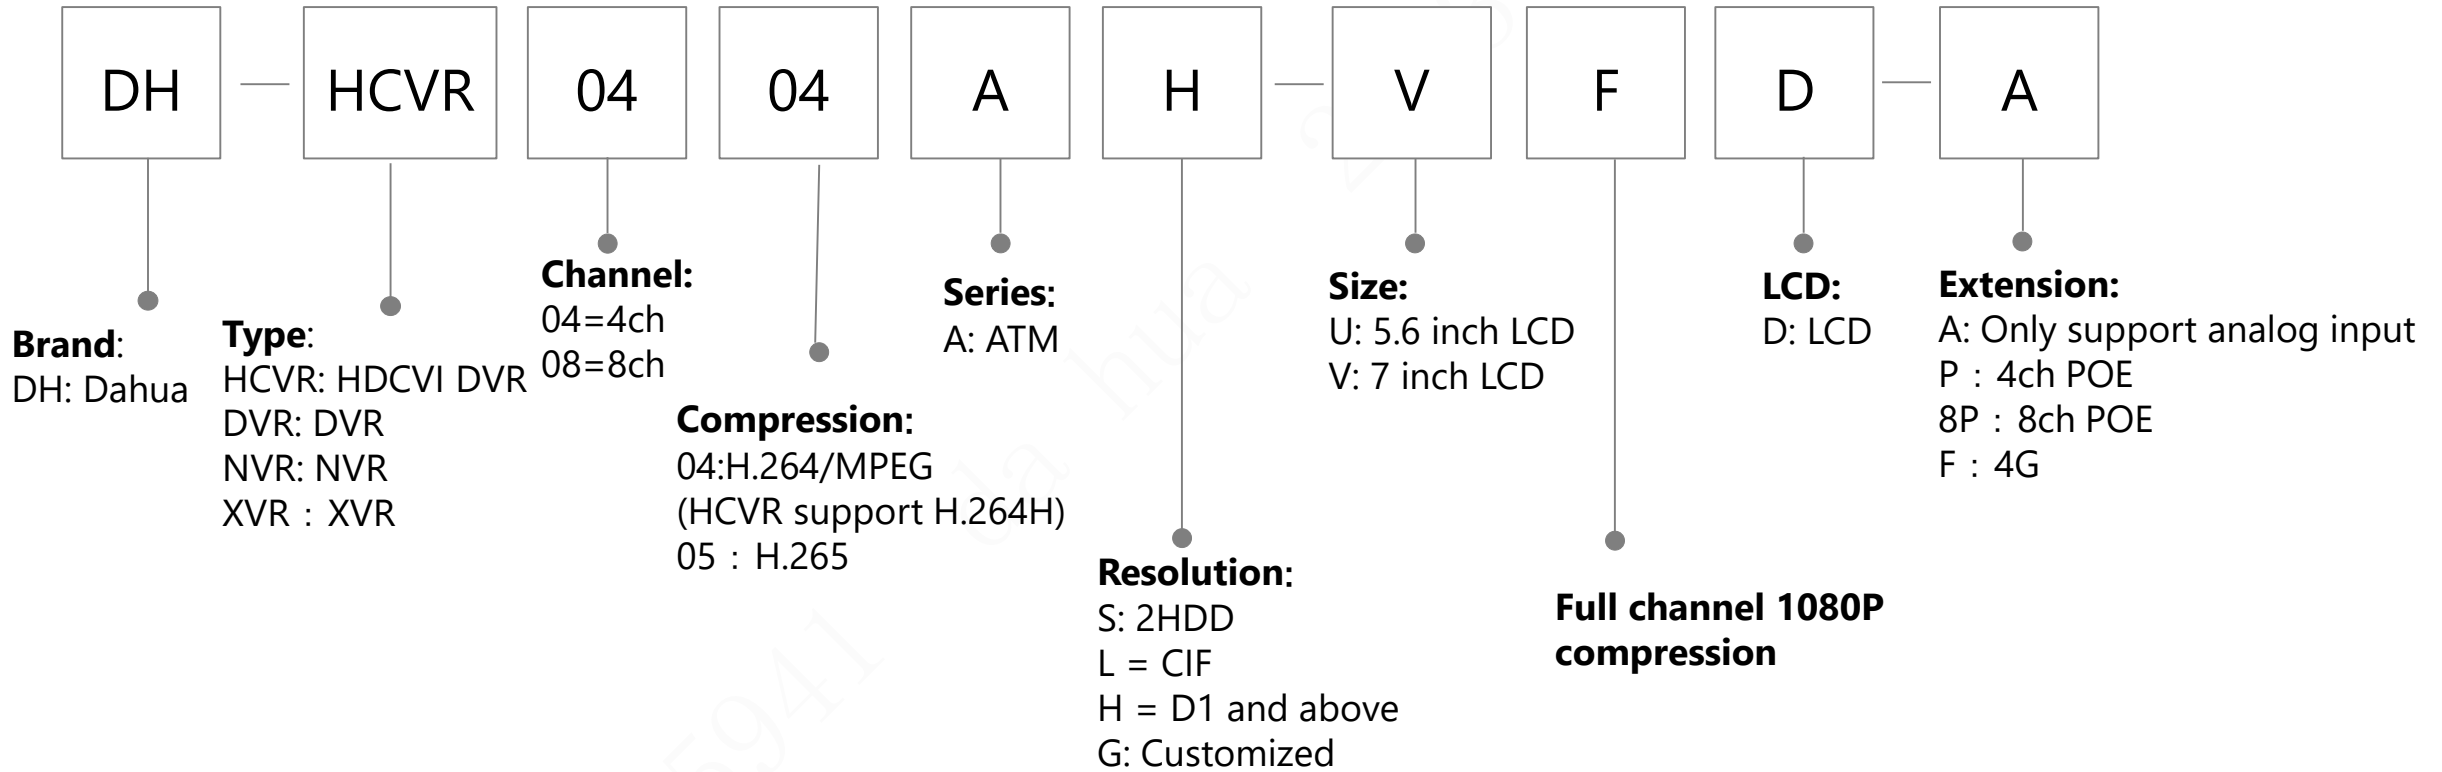

ATM DVR/NVR