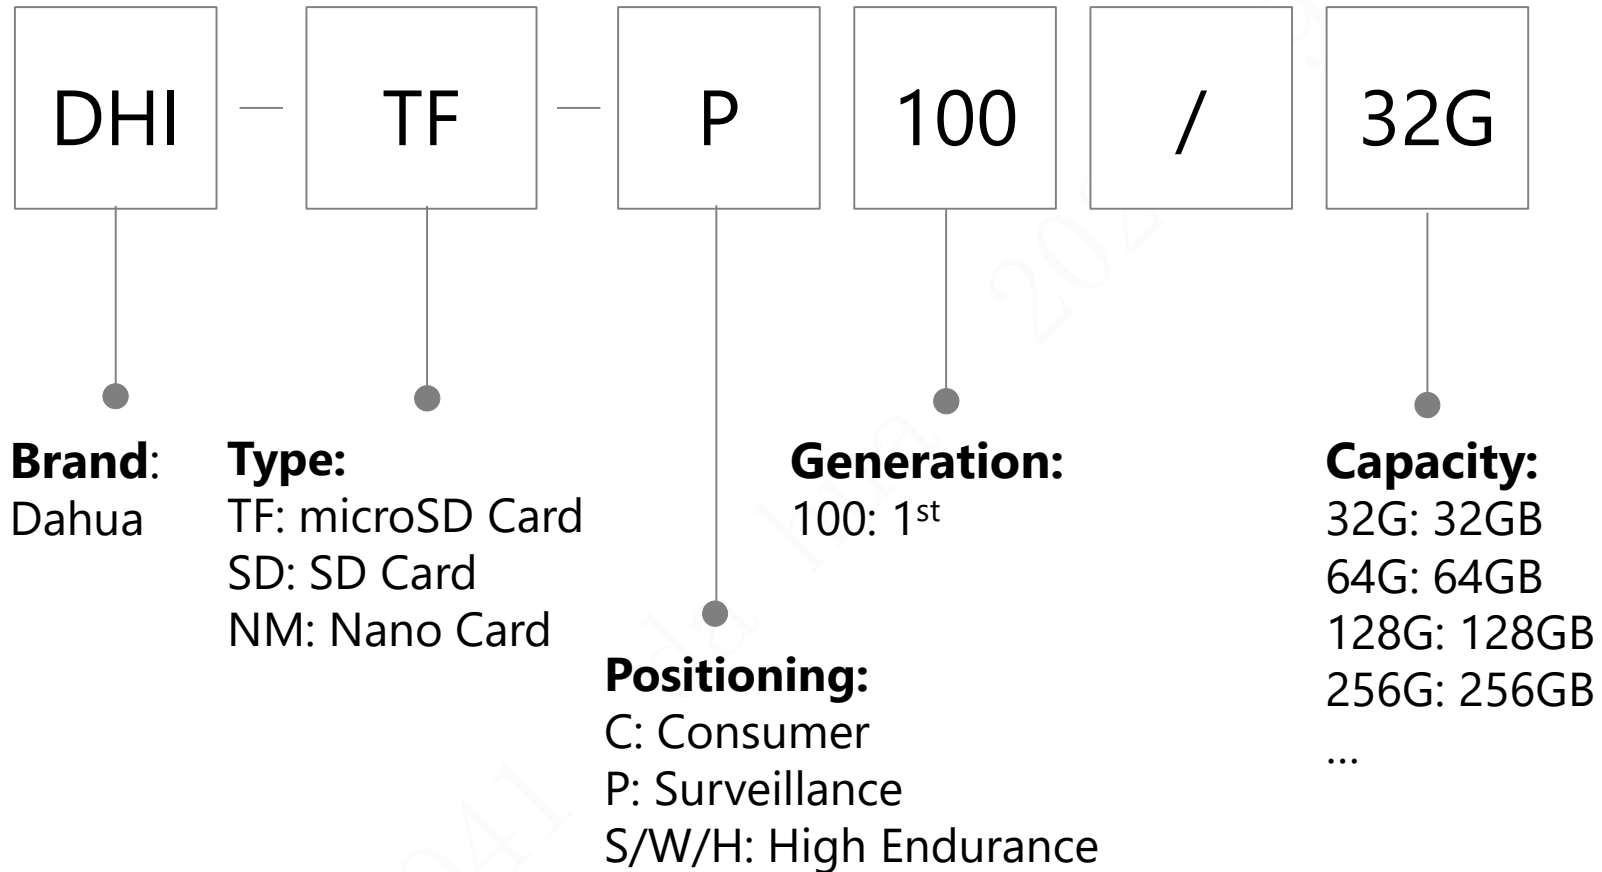

Brand:
Dahua

**Data
Collection
Station**

Generation: Reserved:

MPT

SSD

Memory Card

USB Flash Drivers

PSSD & eHDD