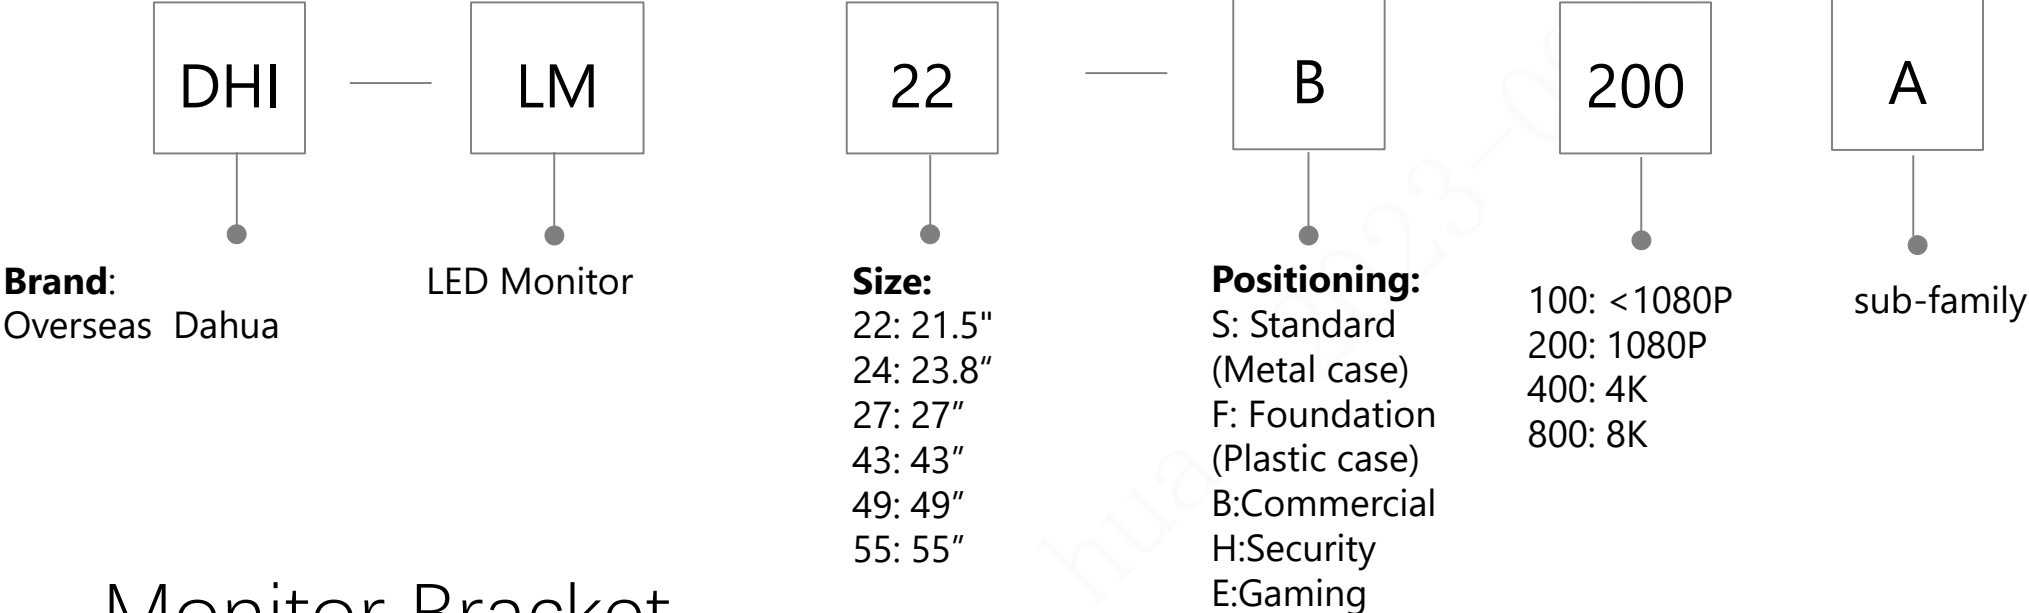

ATM DVR/NVR

Thermal Camera

Consumer Camera

Monitor

Monitor Bracket

TV

DHI

—

LTV

22

—

LN

200

Brand:
Overseas Dahua

LTV: TV

Size:
22: 22"
24: 24"
32: 32"
40: 40"
43: 43"
50: 50"
55: 55"
65: 65"
75: 75"

Positioning:
LN: Analog TV

LD: Digital TV

SA: Smart TV
with Android

SN: Smart TV
with Linux

100: <1080P
200: 1080P
400: 4K

35941

LCD Video Wall

LCD Digital Signage

Brand:
DH/DHI:
Dahua

LD:
LCD Digital Signage

H: Wall-mounted
V: Floor-standing

Size:
10: 10'
22: 22"
32: 32"
43: 43"
49: 49"
50: 50"
55: 55"
65: 65"

Positioning:
S: Standard
T: Treasure
P: Premium
M: Performance
D: Economic
H: Highlight
E : Egant
F : Plastic housing