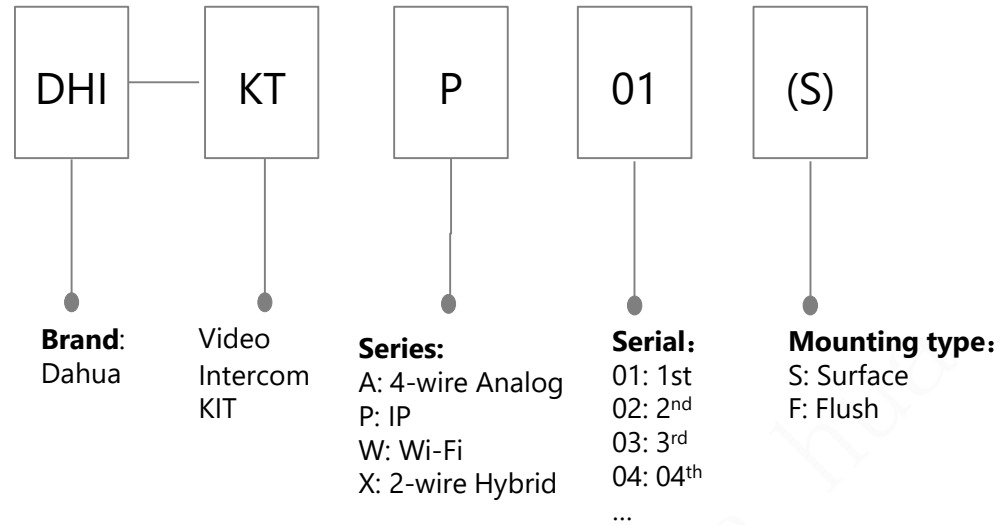

EAP&WAP:

Speed:

12: 1200Mbps
15: 1500Mbps
18: 1800Mbps
30: 3000Mbps
60: 6000Mbps

C

Method of Installation:

C: Ceiling
W: In-wall
D: Desktop
O: Outdoor

Video Intercom (Outdoor Station)

Notice: The naming rule is applicable to the products released after 2016

Video Intercom (Indoor Monitor)

Notice: The naming rule is applicable to the products released after 2016

Video Intercom (Accessory)

Notice: The naming rule is applicable to the products released after 2021

Video Intercom(KIT)

Notice: The naming rule is applicable to the products released after 2019

KIT

Storage Model:
NVR Series
HCVR Series

Camera Numbers:
2:two cameras
4:four cameras
8:eight cameras

Camera Model:
IPC Series
HDCVI Series