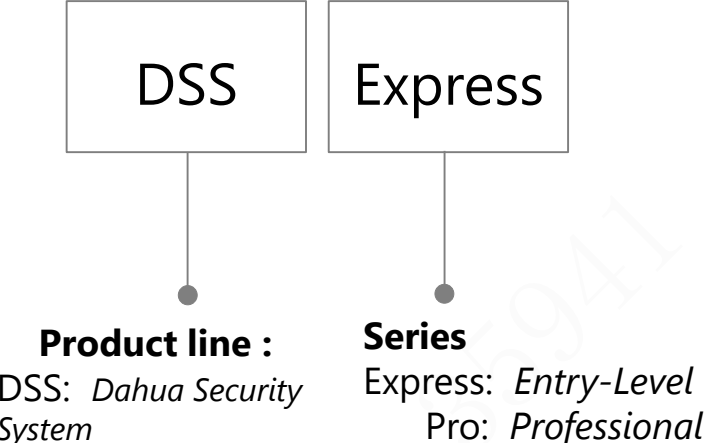

Baggage & Parcel Screening

EAS Labels & Tags

EAS antenna

DSS Baseline

White Board

Naming rules for external models of smart blackboard/education IFPD/conference IFPD

	Required	Required	Required	Required	Required	Required	Required	Required	Required	Required	Required	Required
Field number	①	②	③	④	⑤	⑥	⑦	⑧	⑨	⑩	⑪	
Identification	Company Identification	Product Line Identification	Sales Type	Product form	Dimension identification	Market positioning	Camera	Series identification 2	Series identification 3	Touch mode	Series identification	
smart blackboard/education IFPD/conference IFPD Example	DH	- L	C	H	86	- S	T	4	4	0	- U	
Description	DH=Dahua Brand DHI=Overseas Dahua Brand N=Domestic neutral Lack=overseas neutral	L=Interactive LCD Display	C: Channel Type P: Project type	H: Horizontal screen V: Vertical screen	55=55 inches 65=65 inches 75=75 inches 85=85 inches 86=86 inches 98=98 inches	S=education IFPD H=Smart blackboard M=conference IFPD	T: Lack of camera C: with camera	4=4K 8=8K		0: Infrared 1: Full capacitive touch screen 2: Frame capacitive touch screen	U: Ultimate P: Professional C: Classic B: Basic	
Example	DH-LCH86-ST400-U											