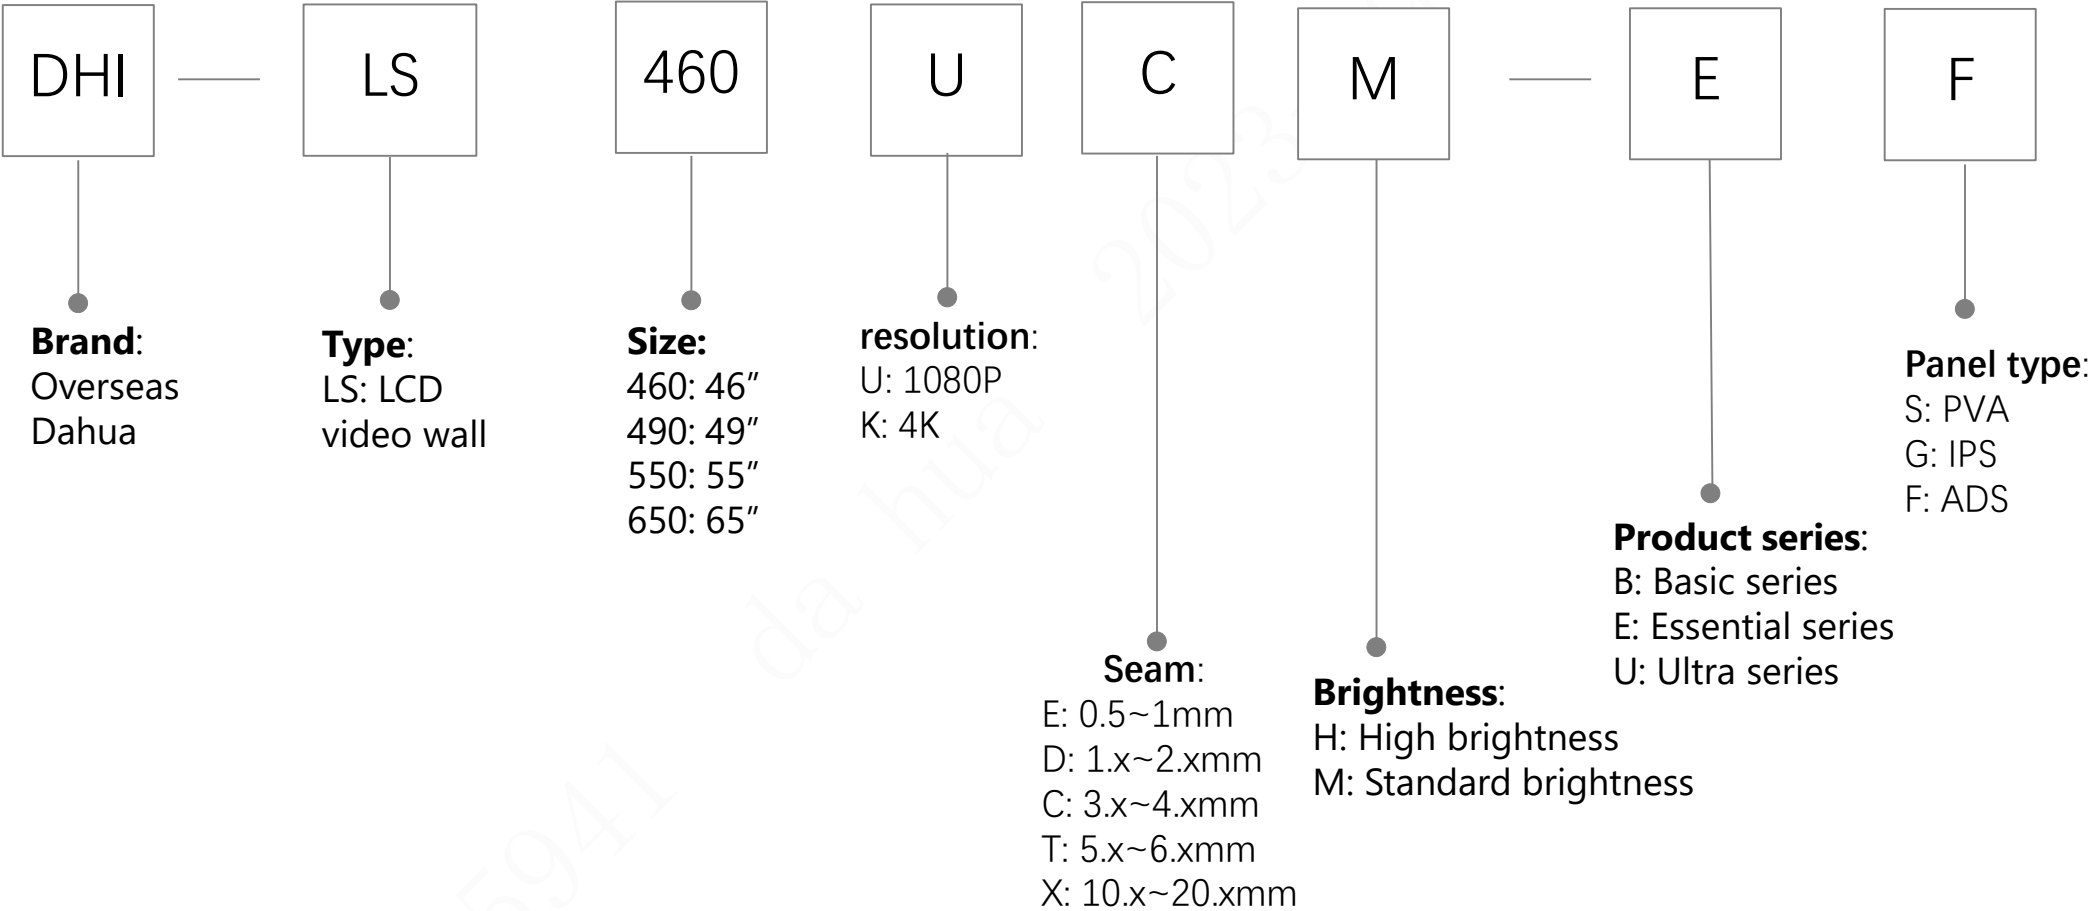

LTV

22

—

LN

200

Brand:
Overseas Dahua

LTV: TV

Size:
22: 22"
24: 24"
32: 32"
40: 40"
43: 43"
50: 50"
55: 55"
65: 65"
75: 75"

Positioning:
LN: Analog TV

LD: Digital TV

SA: Smart TV
with Android

SN: Smart TV
with Linux

100: <1080P
200: 1080P
400: 4K

35941

LCD Video Wall

LCD Digital Signage

Brand:
DH/DHI:
Dahua

LD:
LCD Digital Signage

H: Wall-mounted
V: Floor-standing

Size:
10: 10'
22: 22"
32: 32"
43: 43"
49: 49"
50: 50"
55: 55"
65: 65"

Positioning:
S: Standard
T: Treasure
P: Premium
M: Performance
D: Economic
H: Highlight
E : Egant
F : Plastic housing