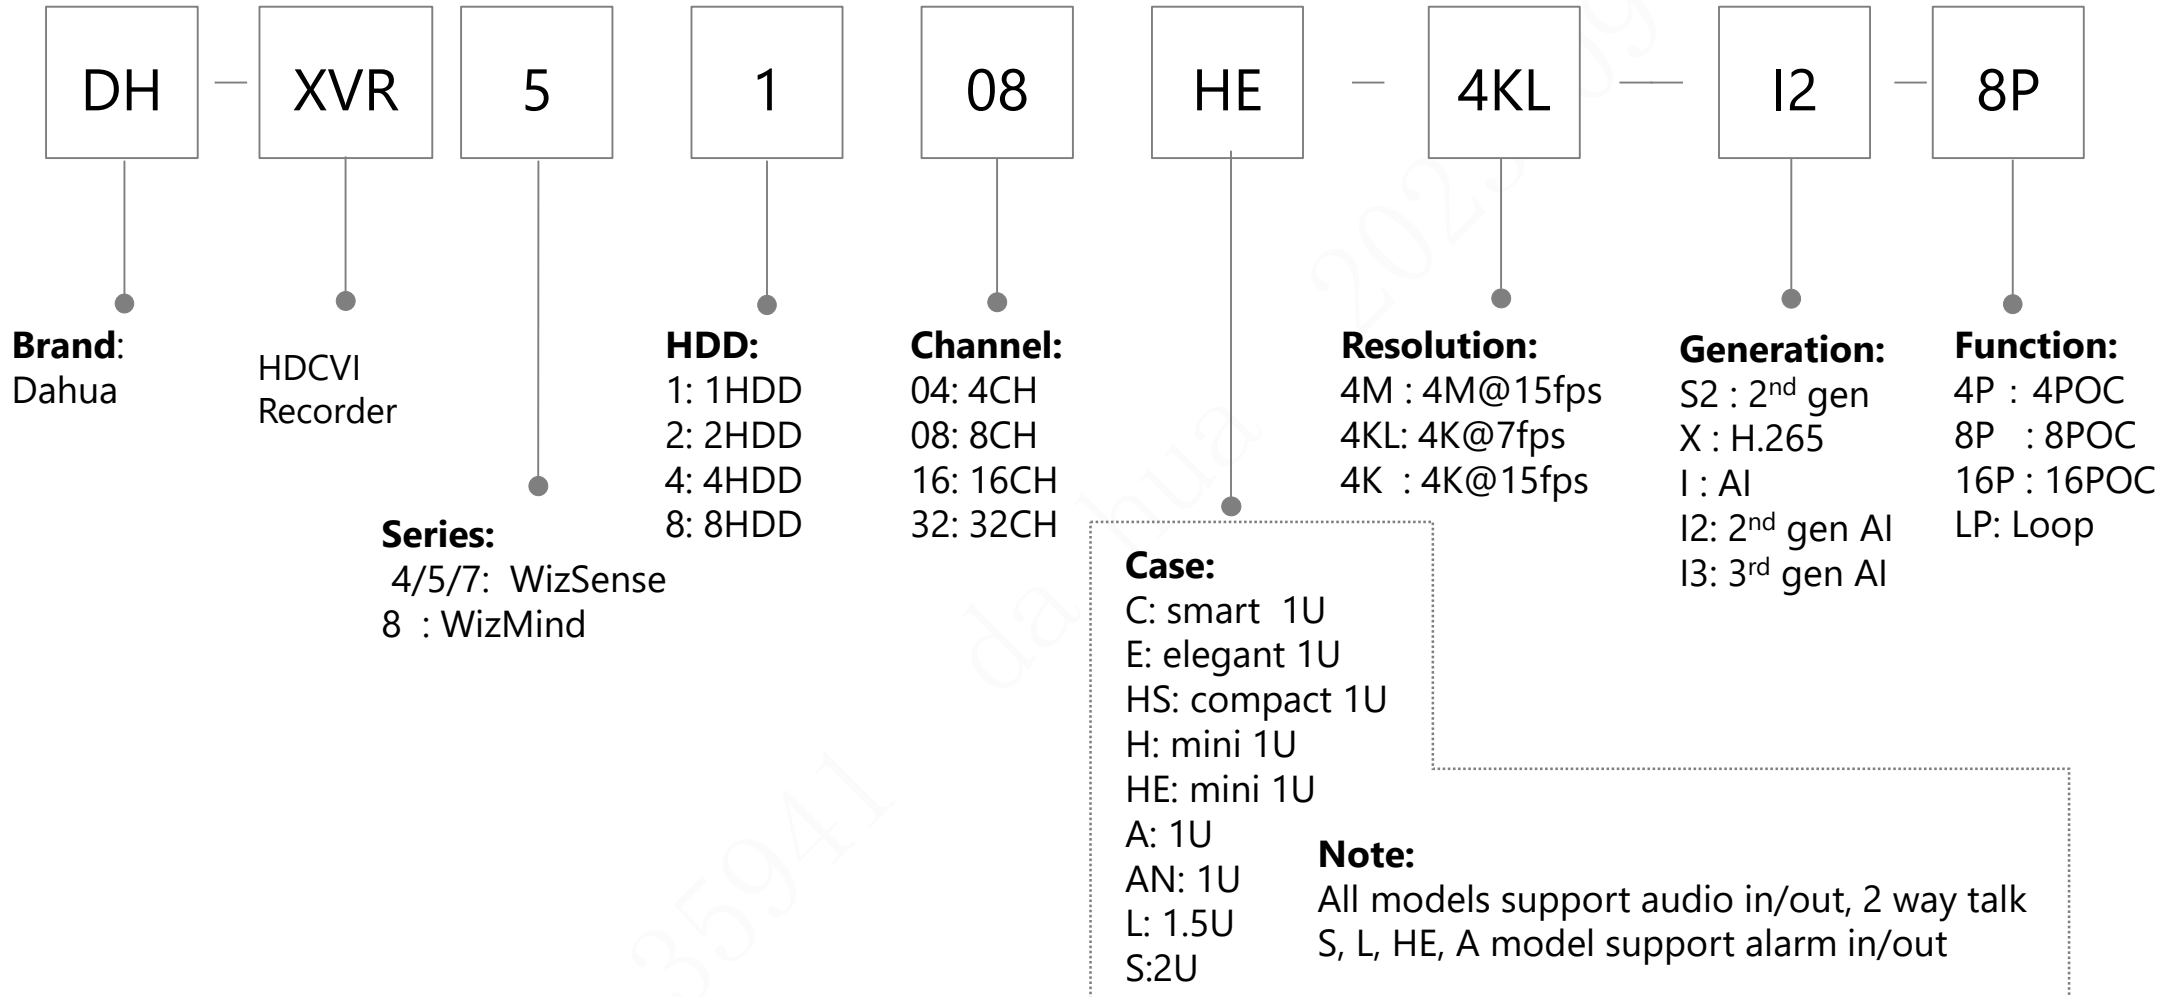

HDCVI Recorder (XVR)