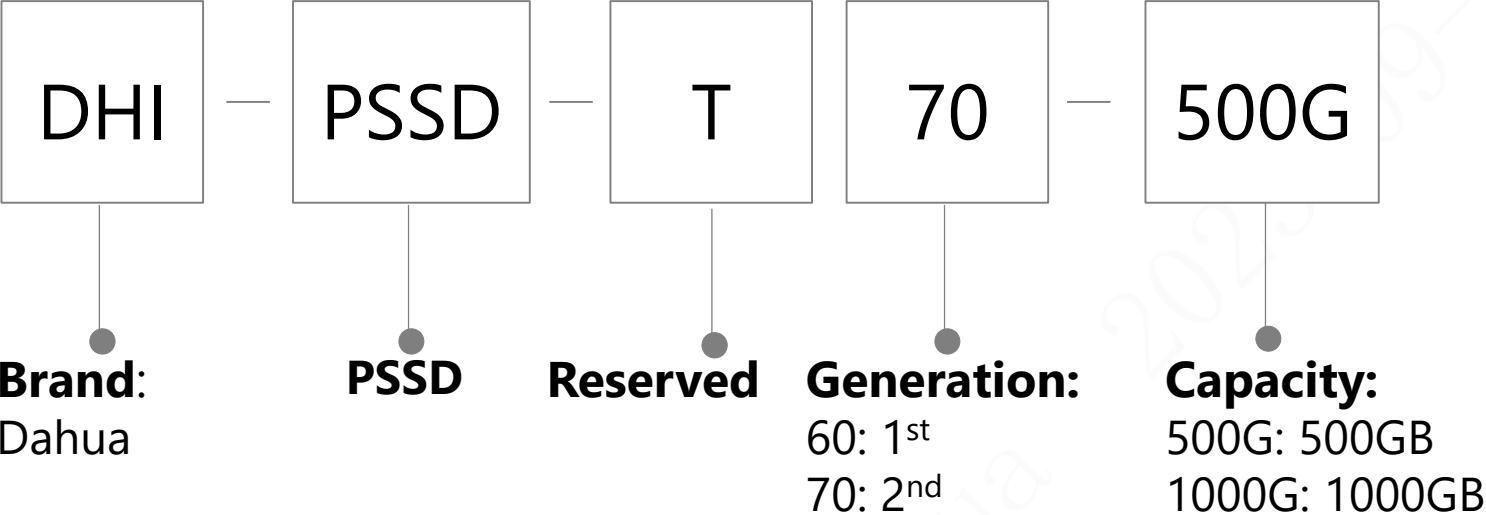

Brand:
Dahua

**Data
Collection
Station**

Generation: Reserved:

MPT

SSD

Memory Card

USB Flash Drivers

PSSD & eHDD