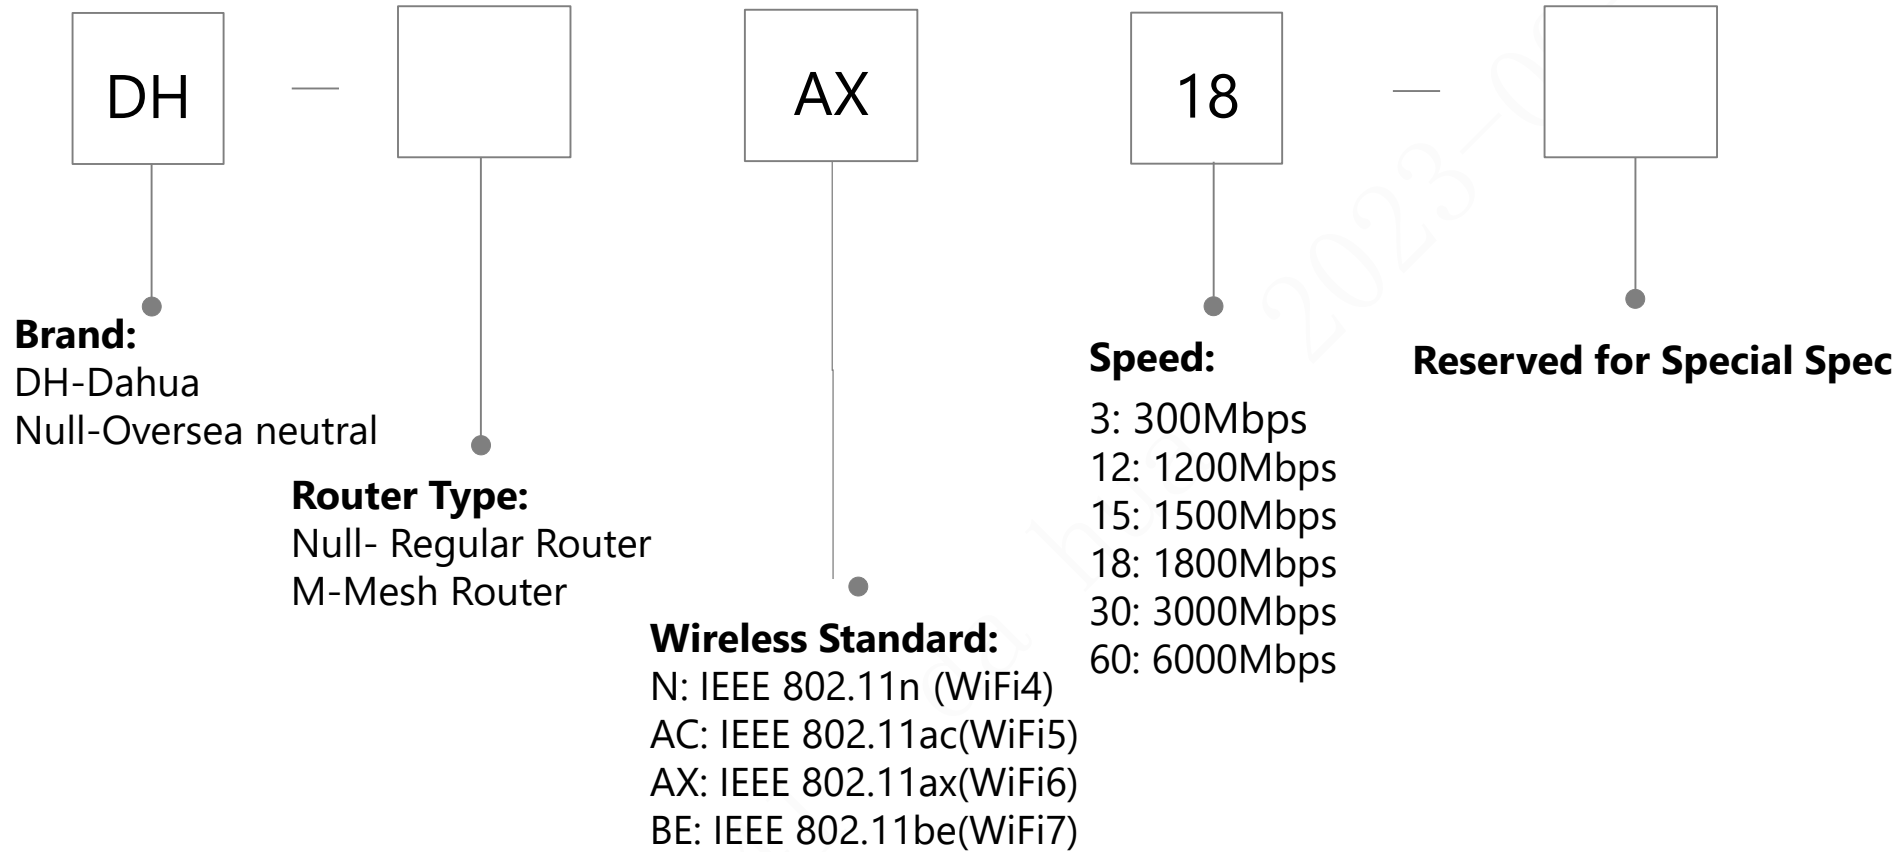

Frequency:
16: 1600MHz
26: 2666MHz
32: 3200MHz
...

Switch

Switch(new, CCTV)

Switch(new, IT)

Wireless Router

Wireless Bridge (V-Radio series)

Wireless Bridge (new)

AP