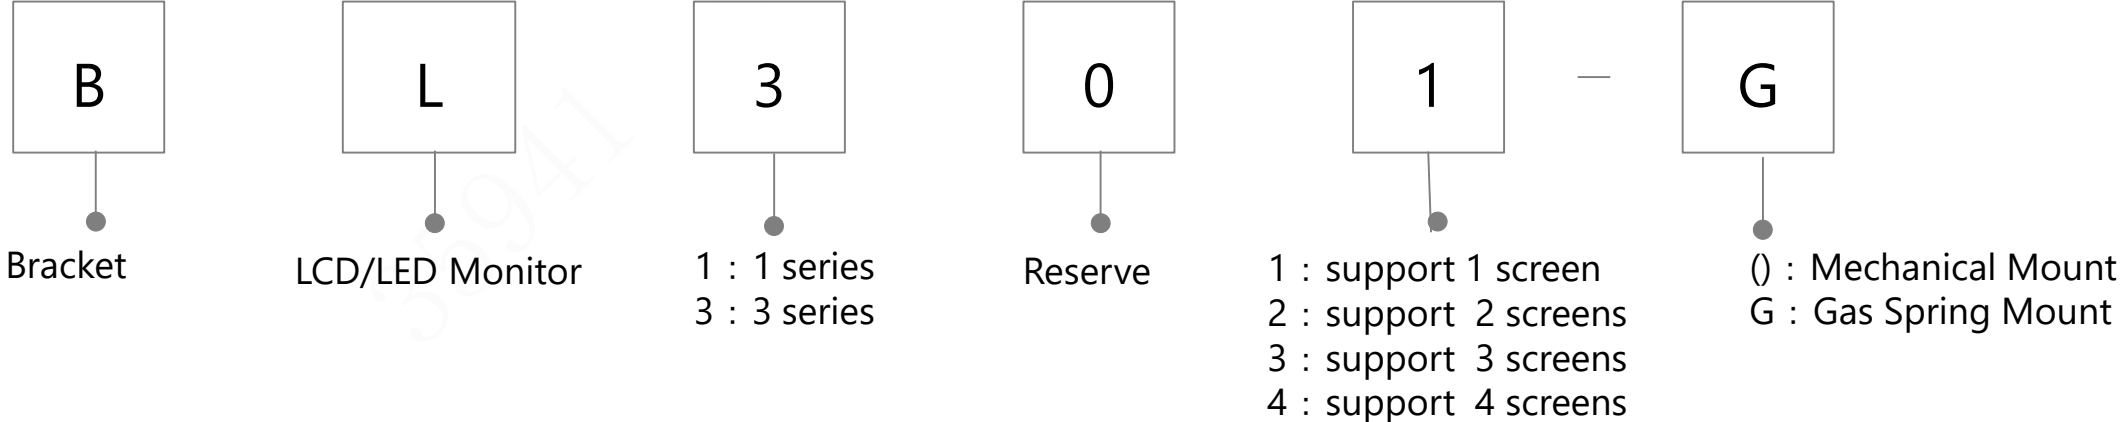

Monitor

Monitor Bracket