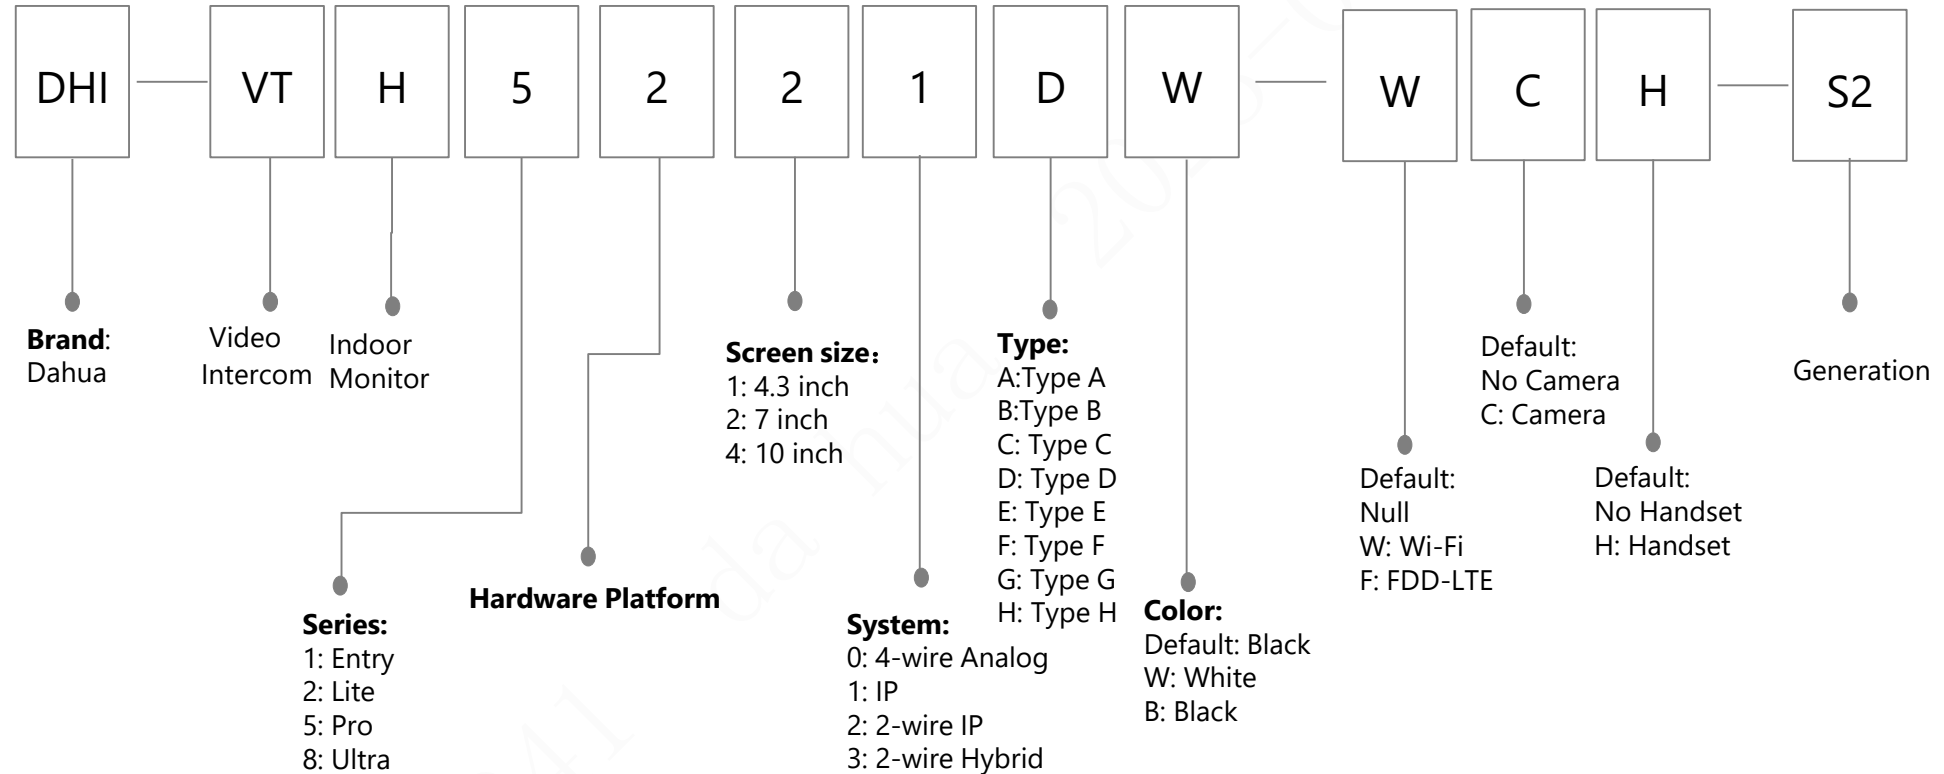

4: Wi-Fi 4, 802.11n
5: Wi-Fi 5, 802.11ac
6: Wi-Fi 6, 802.11ax

2

Stream:

2: 2x2
3: 3x3
4: 4x4

15

AWA:

Uplink Speed:

10: 100Mbps
20: 1000Mbps
30: 2.5Gbps

EAP&WAP:

Speed:

12: 1200Mbps
15: 1500Mbps
18: 1800Mbps
30: 3000Mbps
60: 6000Mbps

C

Method of Installation:

C: Ceiling
W: In-wall
D: Desktop
O: Outdoor

Video Intercom (Outdoor Station)

Notice: The naming rule is applicable to the products released after 2016

Video Intercom (Indoor Monitor)

Notice: The naming rule is applicable to the products released after 2016

Video Intercom (Accessory)

Notice: The naming rule is applicable to the products released after 2021

Video Intercom(KIT)

Notice: The naming rule is applicable to the products released after 2019

KIT

Storage Model:
NVR Series
HCVR Series

Camera Numbers:
2:two cameras
4:four cameras
8:eight cameras

Camera Model:
IPC Series
HDCVI Series