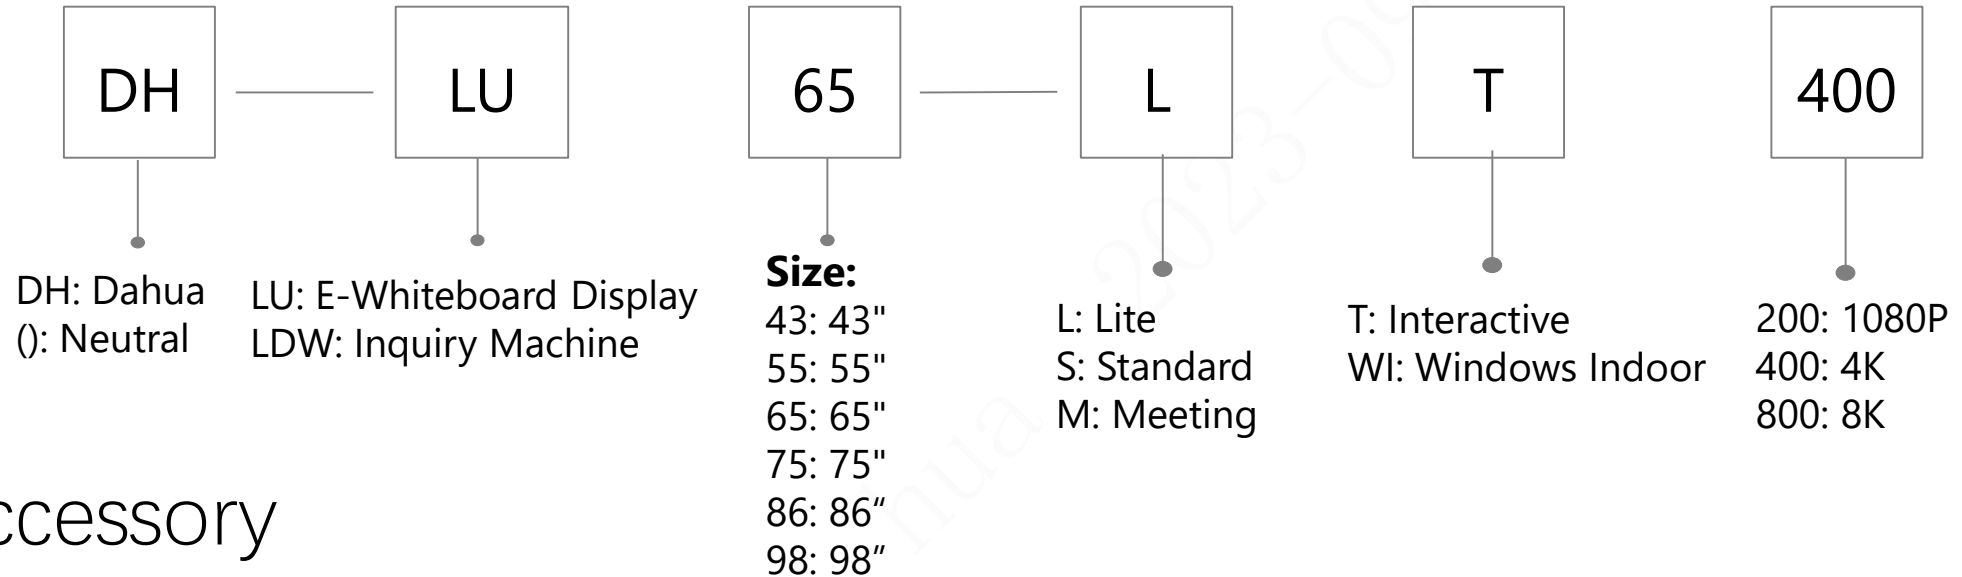

Positioning:
LN: Analog TV

LD: Digital TV

SA: Smart TV
with Android

SN: Smart TV
with Linux

100: <1080P
200: 1080P
400: 4K

35941

LCD Video Wall

LCD Digital Signage

Brand:
DH/DHI:
Dahua

LD:
LCD Digital Signage

H: Wall-mounted
V: Floor-standing

Size:
10: 10'
22: 22"
32: 32"
43: 43"
49: 49"
50: 50"
55: 55"
65: 65"

Positioning:
S: Standard
T: Treasure
P: Premium
M: Performance
D: Economic
H: Highlight
E : Egant
F : Plastic housing

AI: Android Indoor
AO: Android Outdoor
WI: Windows Indoor
WO: Windows Outdoor
AS: Bus station
AB: Vehicle

100: <1080P
200: 1080P
400: 4K

T: Touchable
(): Untouchable
A: Air condition
D : Double Screen
K : RK3288
P : PX30

H: Horizontal
(): Untouchable

Interactive LCD Display

Accessory

Interactive LCD Display

HiBoard: E-Whiteboard Display

A: Ultimate
.....

Size:
65: 65"
75: 75"
86: 86"

H : overseas edition