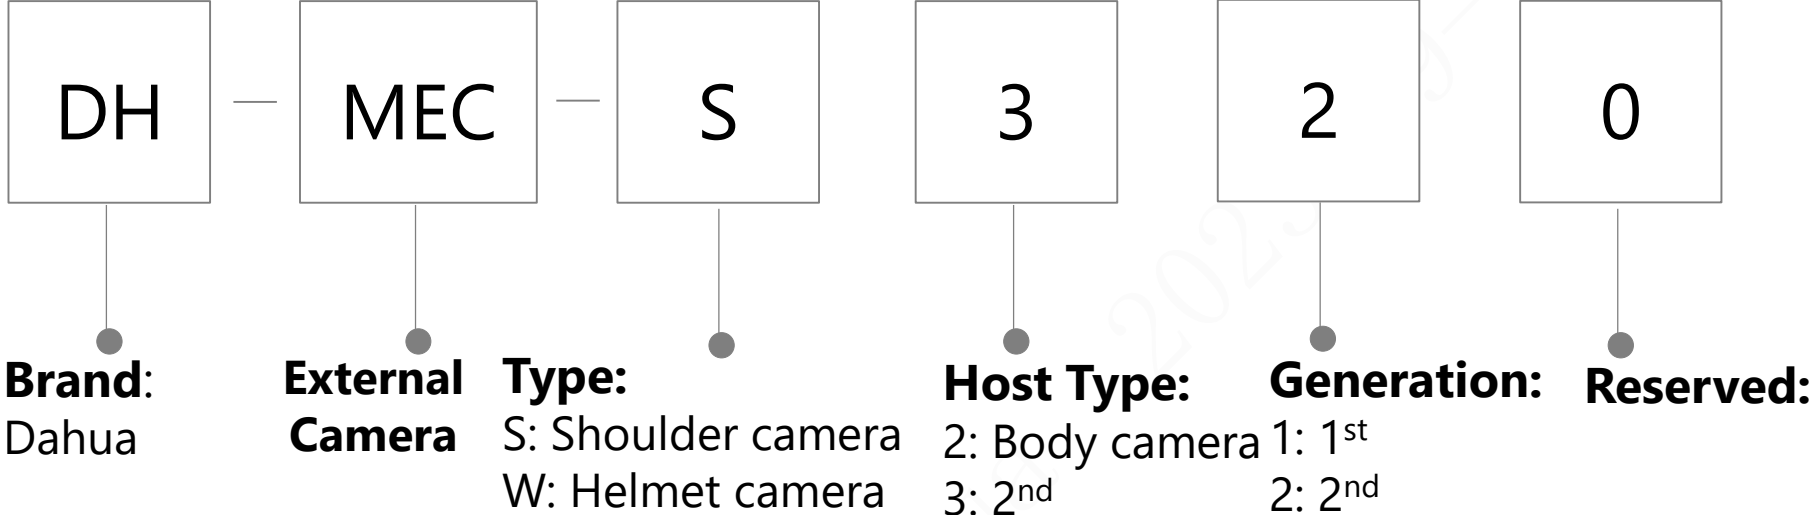

Brand:
Dahua

MPT Type:
1: Non-network
2: Body Camera
3: Portable Mobile
Terminal

Generation:
1: 1st
2: 2nd

Shell:
0:
1:
...

Extension:
S: Super version, larger internal storage
SA: Standalone, don't support 4G network

Brand:
Dahua

**Data
Collection
Station**

Generation: Reserved:

MPT

SSD

Memory Card

USB Flash Drivers

PSSD & eHDD