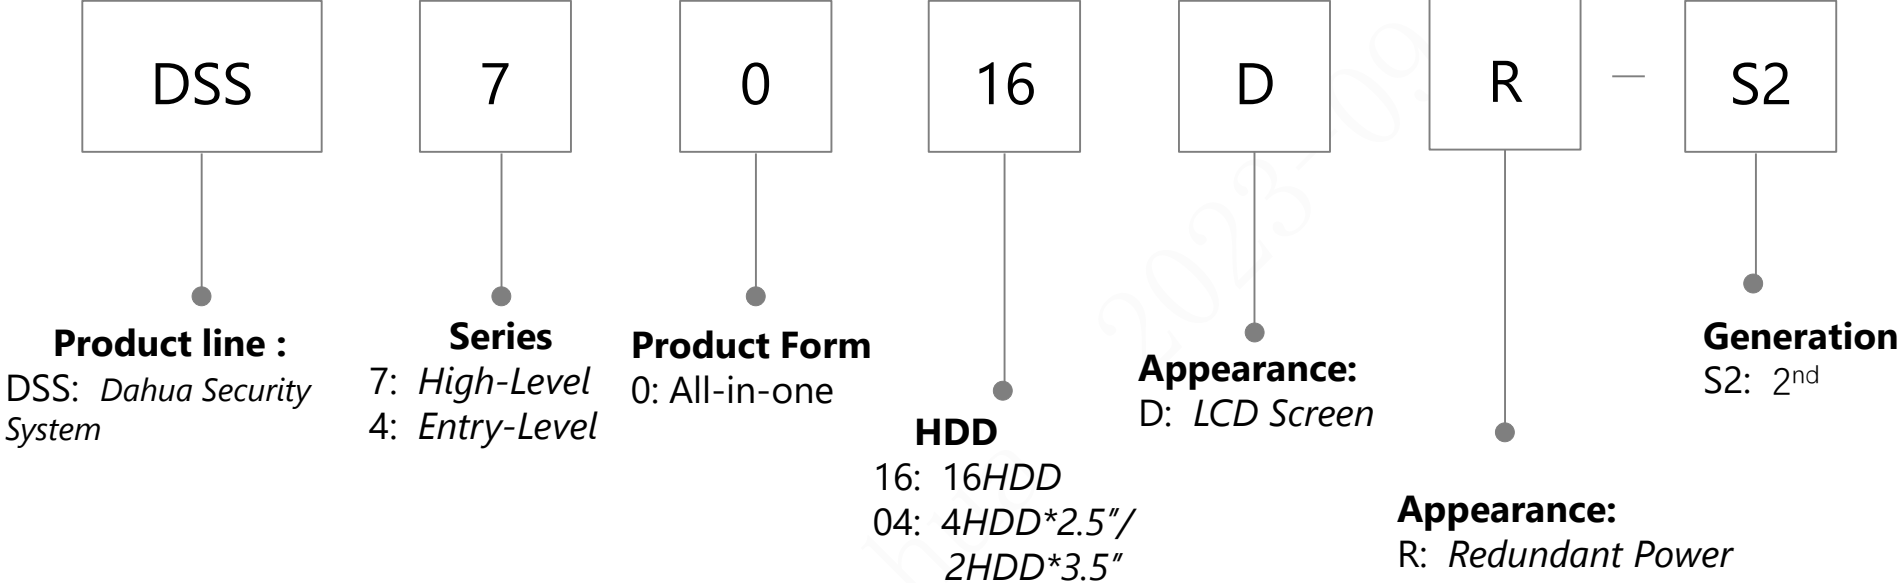

Baggage & Parcel Screening

EAS Labels & Tags

EAS antenna

DSS Baseline

White Board

Naming rules for external models of smart blackboard/education IFPD/conference IFPD

	Required	Required	Required	Required	Required	Required	Required	Required	Required	Required	Required	Required
Field number	①	②	③	④	⑤	⑥	⑦	⑧	⑨	⑩	⑪	
Identification	Company Identification	Product Line Identification	Sales Type	Product form	Dimension identification	Market positioning	Camera	Series identification 2	Series identification 3	Touch mode	Series identification	
smart blackboard/education IFPD/conference IFPD Example	DH	- L	C	H	86	- S	T	4	4	0	- U	
Description	DH=Dahua Brand DHI=Overseas Dahua Brand N=Domestic neutral Lack=overseas neutral	L=Interactive LCD Display	C: Channel Type P: Project type	H: Horizontal screen V: Vertical screen	55=55 inches 65=65 inches 75=75 inches 85=85 inches 86=86 inches 98=98 inches	S=education IFPD H=Smart blackboard M=conference IFPD	T: Lack of camera C: with camera	4=4K 8=8K		0: Infrared 1: Full capacitive touch screen 2: Frame capacitive touch screen	U: Ultimate P: Professional C: Classic B: Basic	
Example	DH-LCH86-ST400-U											