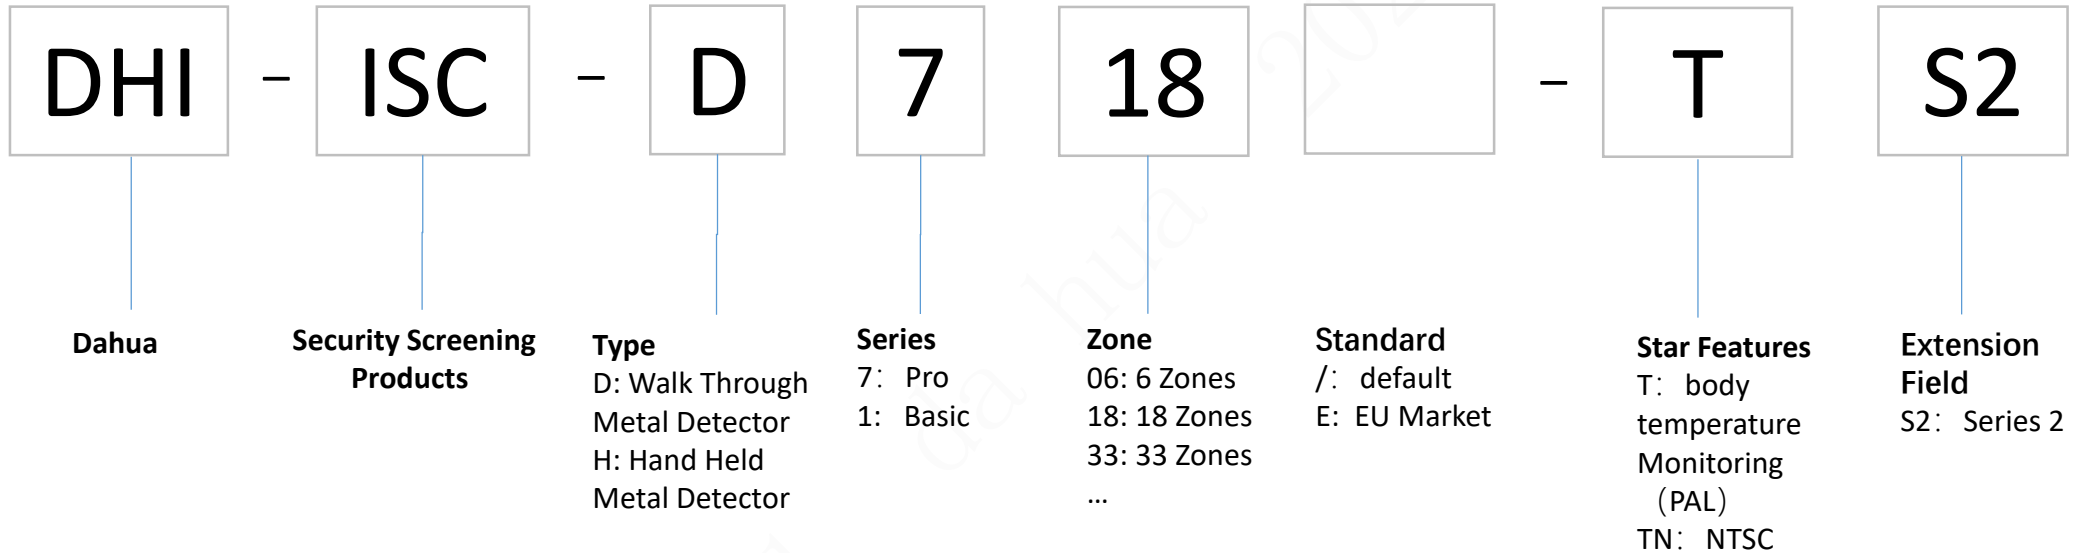

Baggage & Parcel Screening

EAS Labels & Tags

EAS antenna

DSS Baseline

White Board

Naming rules for external models of smart blackboard/education IFPD/conference IFPD

	Required	Required	Required	Required	Required	Required	Required	Required	Required	Required	Required	Required
Field number	①	②	③	④	⑤	⑥	⑦	⑧	⑨	⑩	⑪	
Identification	Company Identification	Product Line Identification	Sales Type	Product form	Dimension identification	Market positioning	Camera	Series identification 2	Series identification 3	Touch mode	Series identification	
smart blackboard/education IFPD/conference IFPD Example	DH	- L	C	H	86	- S	T	4	4	0	- U	
Description	DH=Dahua Brand DHI=Overseas Dahua Brand N=Domestic neutral Lack=overseas neutral	L=Interactive LCD Display	C: Channel Type P: Project type	H: Horizontal screen V: Vertical screen	55=55 inches 65=65 inches 75=75 inches 85=85 inches 86=86 inches 98=98 inches	S=education IFPD H=Smart blackboard M=conference IFPD	T: Lack of camera C: with camera	4=4K 8=8K		0: Infrared 1: Full capacitive touch screen 2: Frame capacitive touch screen	U: Ultimate P: Professional C: Classic B: Basic	
Example	DH-LCH86-ST400-U											