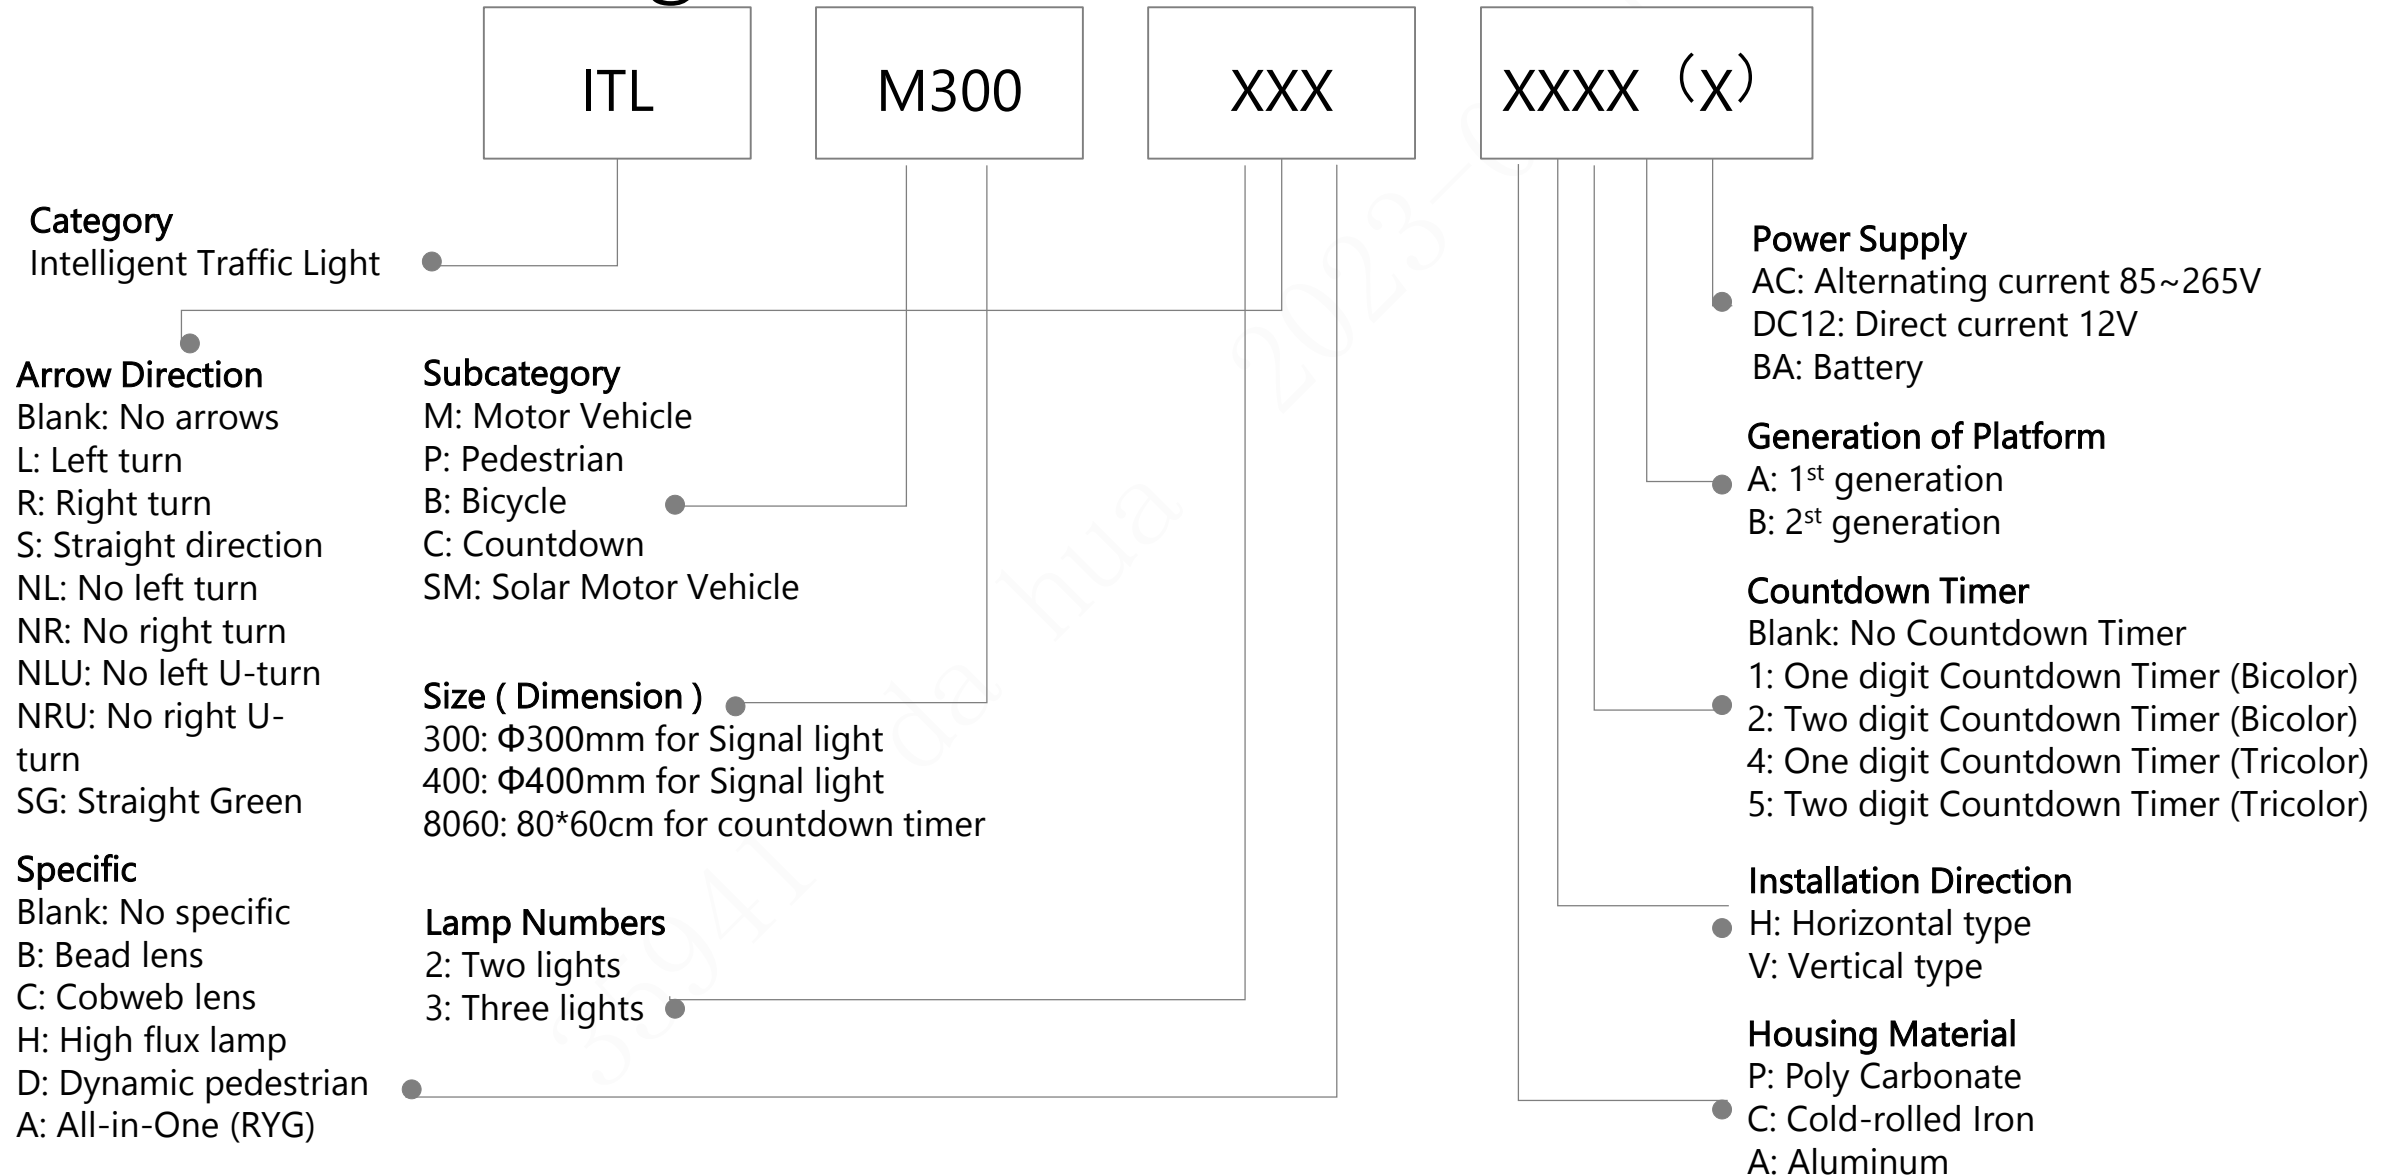

ITS-Traffic Accessory

ITS-Traffic Signal Controller

ITS-Traffic Controller-Board

ITS-Traffic light

ITS-Speed Measuring System

IVS

Dash Camera

Metal Detector