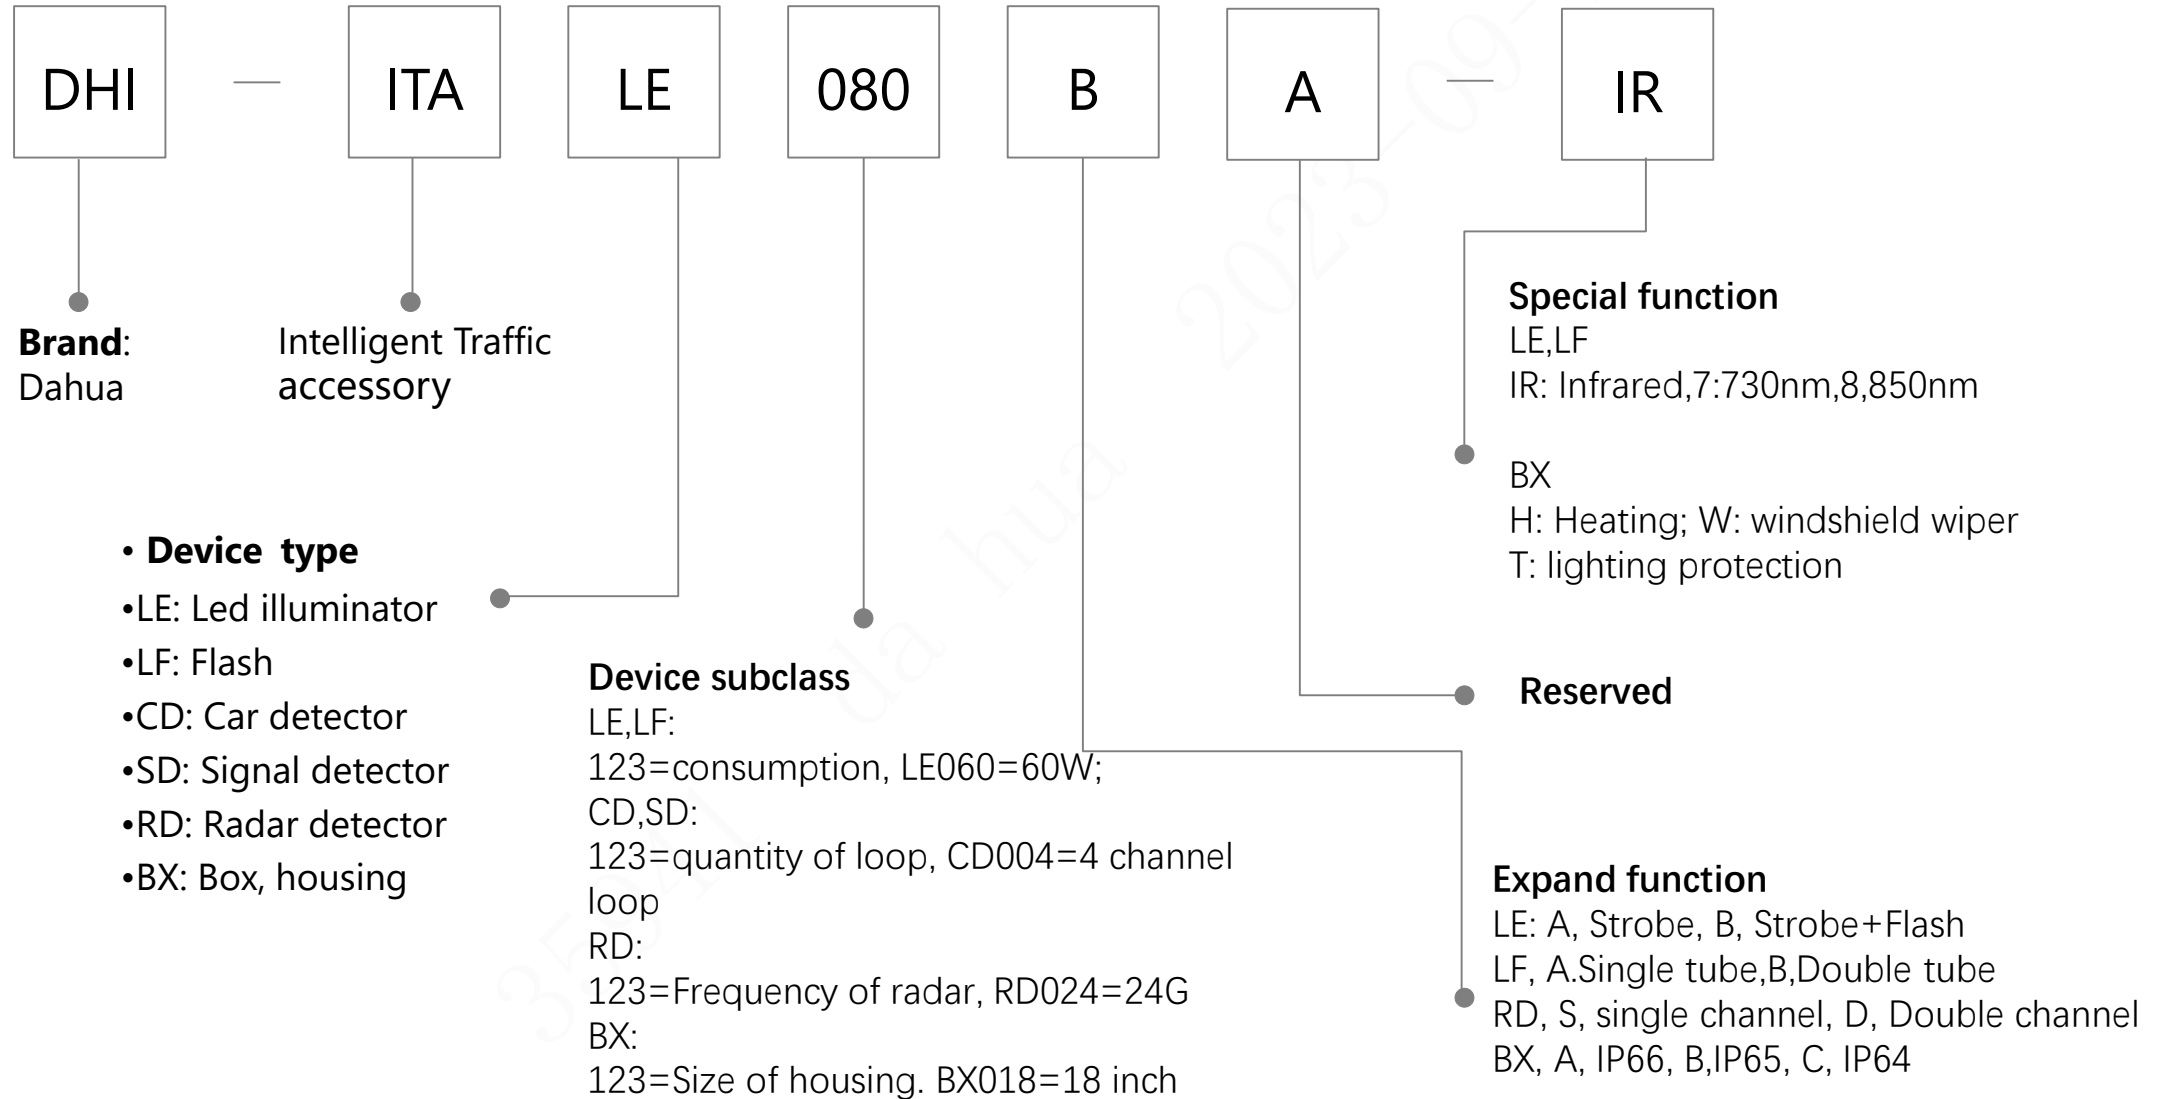

Accessory

E-Whiteboard
Display

SMA: Sharing Cable
PC: Detachable PC
ST: Removable pedestal

null: 缺省
CPU: I3 / I5 / I7

Reserve
A~Z

Reserve
0~9

H: overseas

LED Display

Alarm (Module)

Access Control (Integrated)

Access Control (Controller)

Access Control (Reader)

Access Control (Module)

Access Control (Attendance)

Access Control (Turnstile)

ITS-Traffic Camera

ITS-Traffic Accessory

ITS-Traffic Signal Controller

ITS-Traffic Controller-Board

ITS-Traffic light

ITS-Speed Measuring System

IVS

Dash Camera

Metal Detector