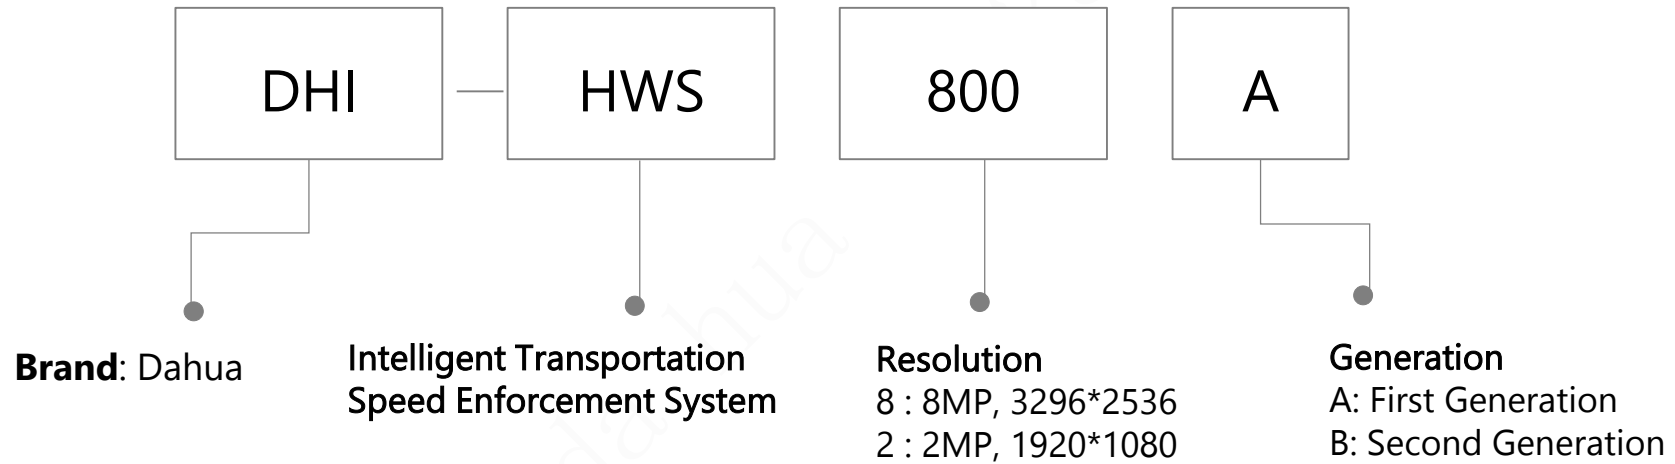

ITS-Speed Measuring System