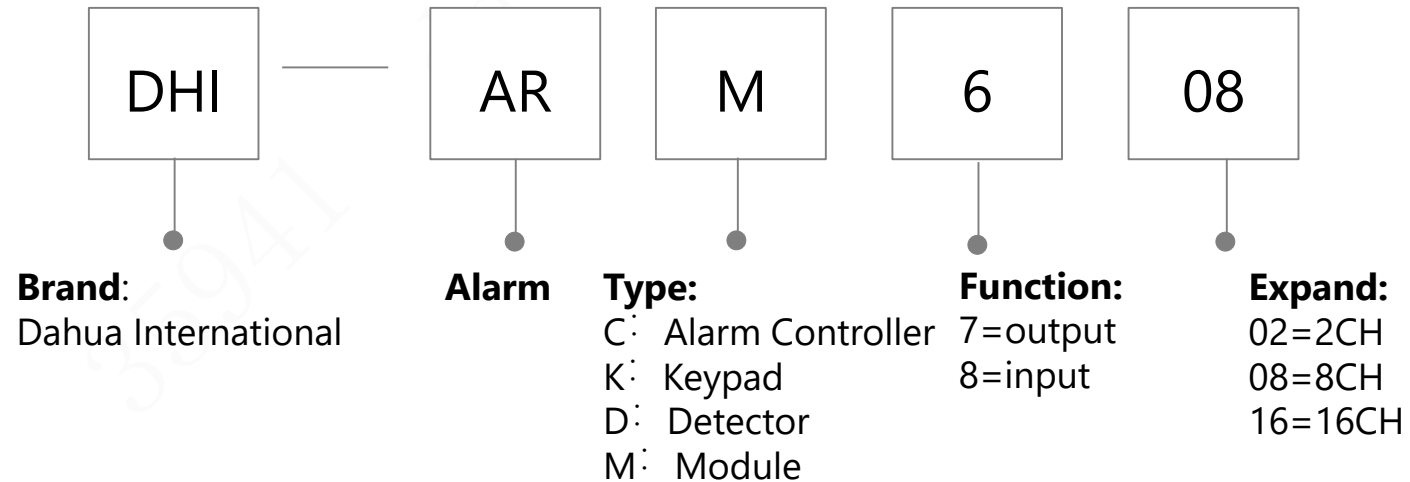

Alarm (Keypad)

Alarm (Module)