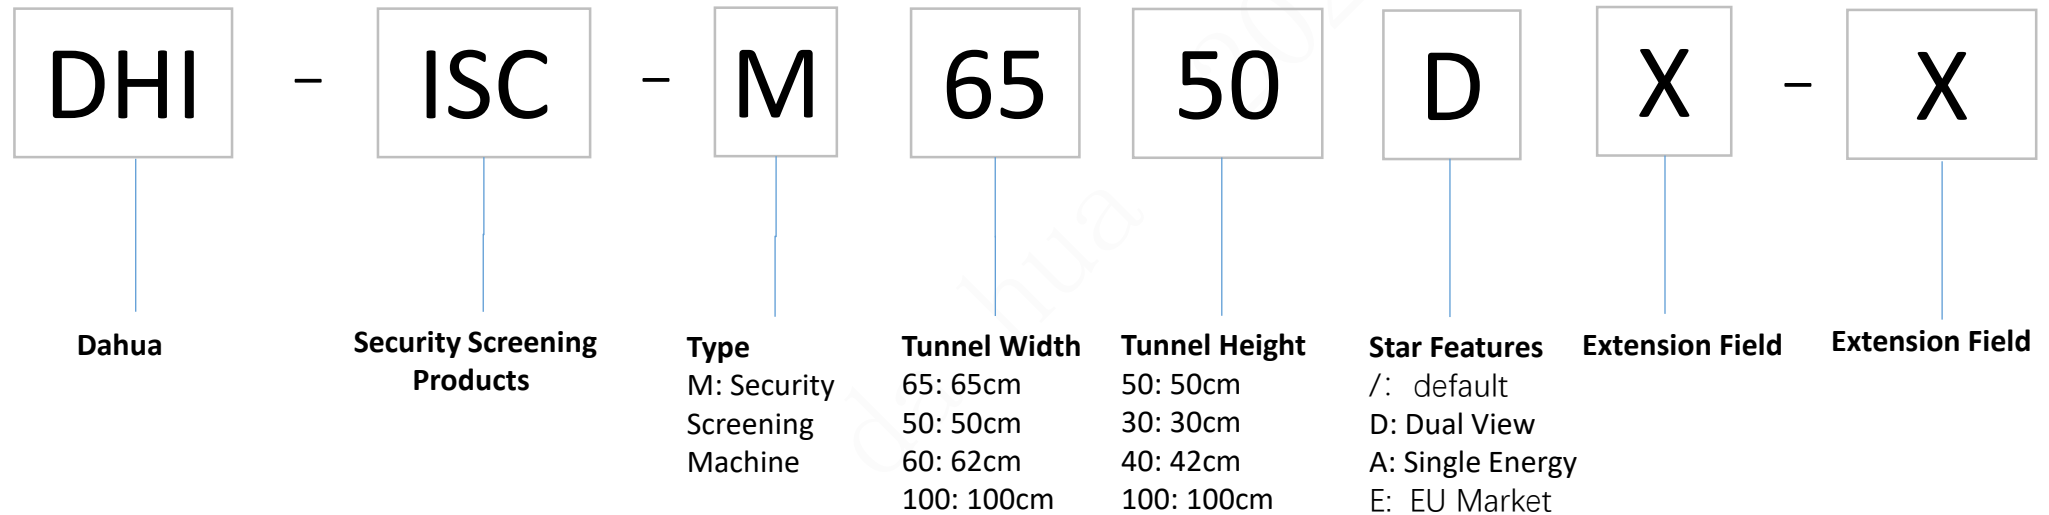

Baggage & Parcel Screening

EAS Labels & Tags

EAS antenna

DSS Baseline

White Board

Naming rules for external models of smart blackboard/education IFPD/conference IFPD

	Required	Required	Required	Required	Required	Required	Required	Required	Required	Required	Required	Required
Field number	①	②	③	④	⑤	⑥	⑦	⑧	⑨	⑩	⑪	
Identification	Company Identification	Product Line Identification	Sales Type	Product form	Dimension identification	Market positioning	Camera	Series identification 2	Series identification 3	Touch mode	Series identification	
smart blackboard/education IFPD/conference IFPD Example	DH	- L	C	H	86	- S	T	4	4	0	- U	
Description	DH=Dahua Brand DHI=Overseas Dahua Brand N=Domestic neutral Lack=overseas neutral	L=Interactive LCD Display	C: Channel Type P: Project type	H: Horizontal screen V: Vertical screen	55=55 inches 65=65 inches 75=75 inches 85=85 inches 86=86 inches 98=98 inches	S=education IFPD H=Smart blackboard M=conference IFPD	T: Lack of camera C: with camera	4=4K 8=8K		0: Infrared 1: Full capacitive touch screen 2: Frame capacitive touch screen	U: Ultimate P: Professional C: Classic B: Basic	
Example	DH-LCH86-ST400-U											