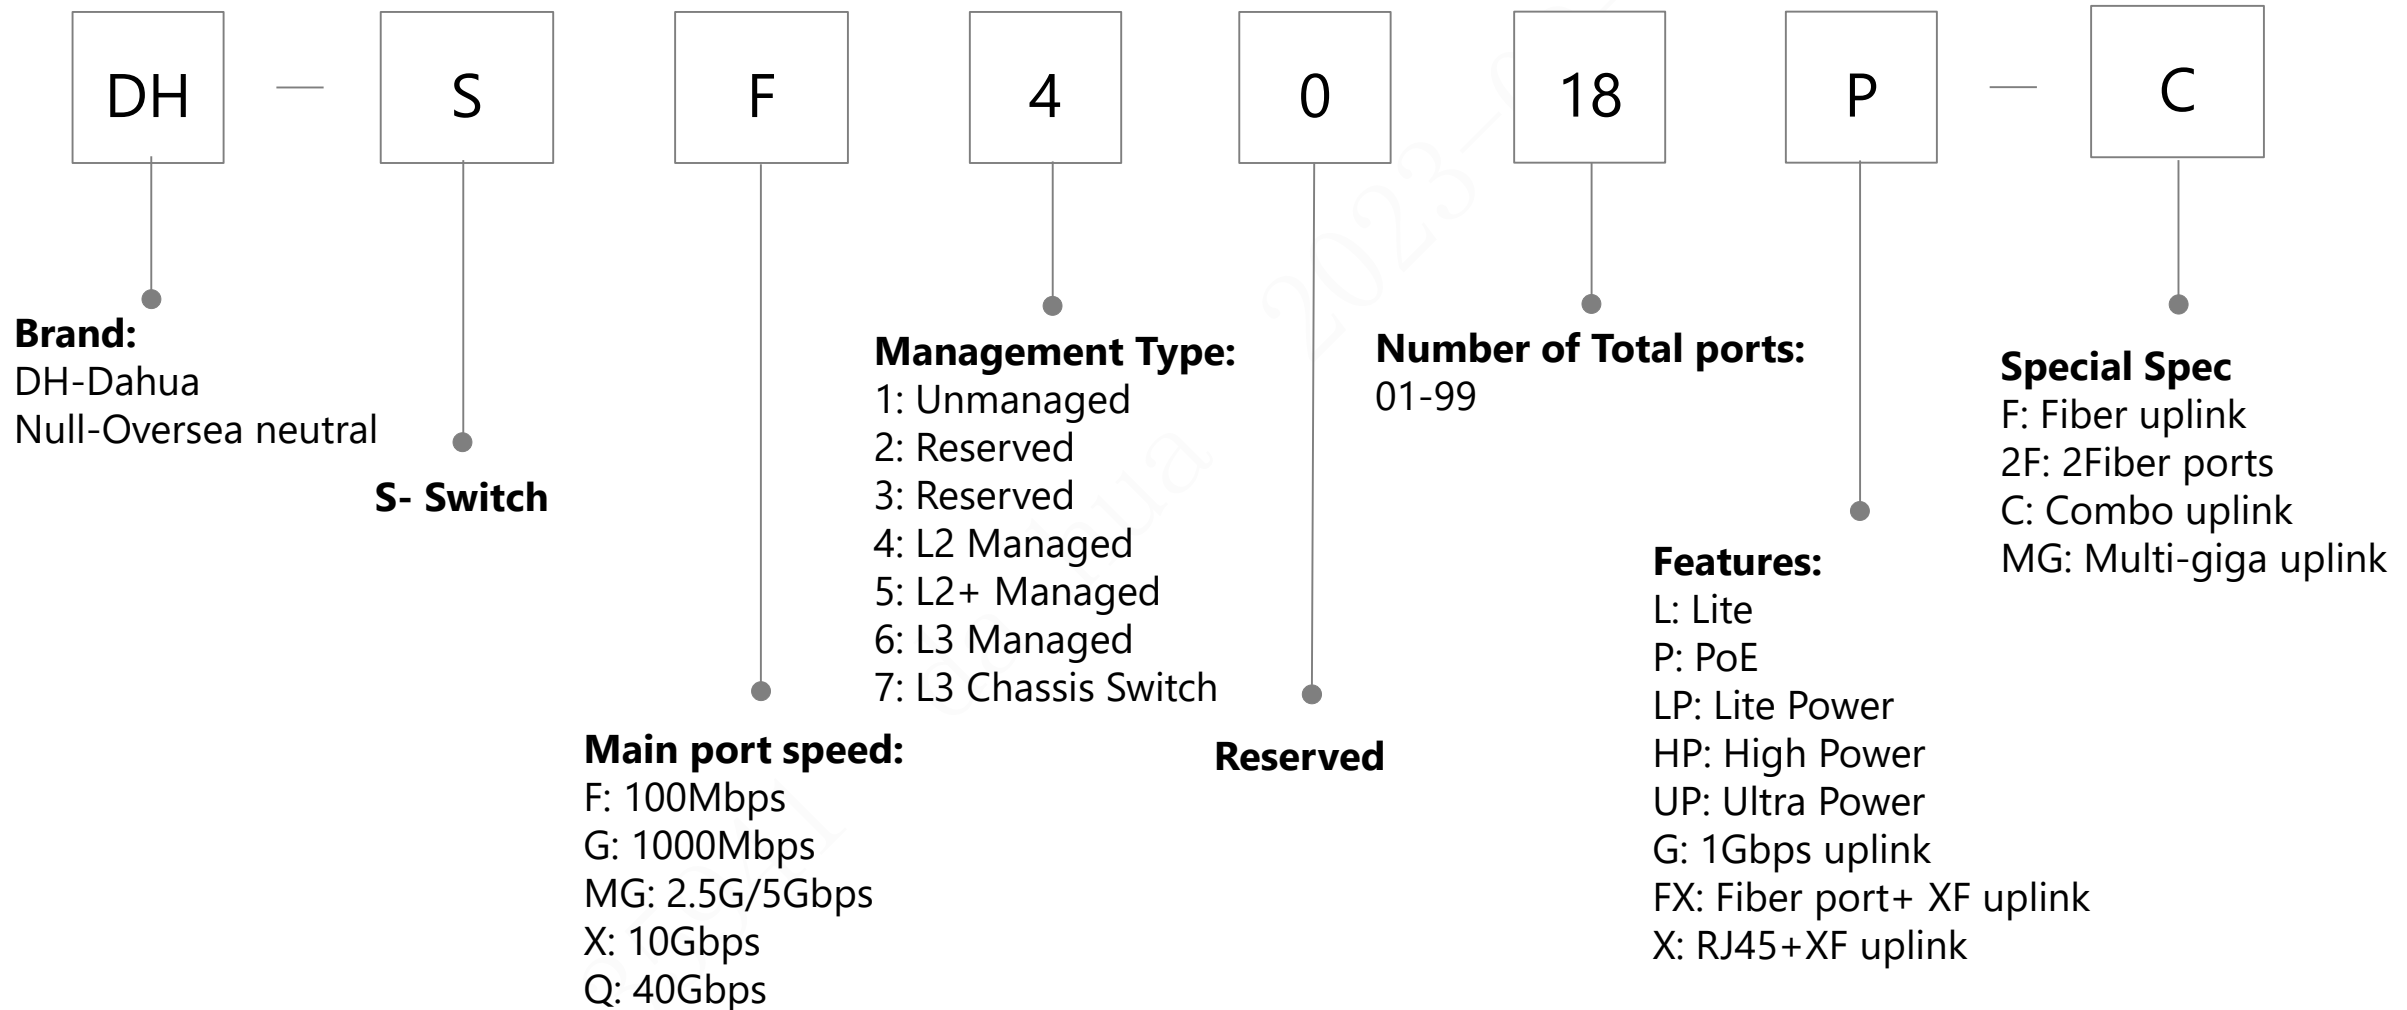

Frequency:
16: 1600MHz
26: 2666MHz
32: 3200MHz
...

Switch

Switch(new, CCTV)

Switch(new, IT)

Wireless Router

Wireless Bridge (V-Radio series)

Wireless Bridge (new)

AP