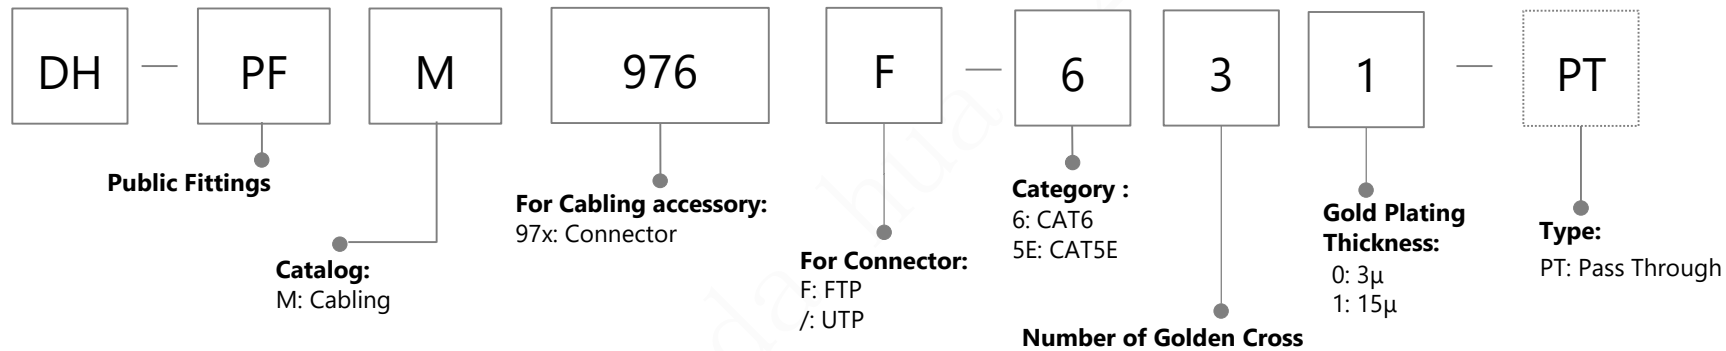

Accessory-Cabling