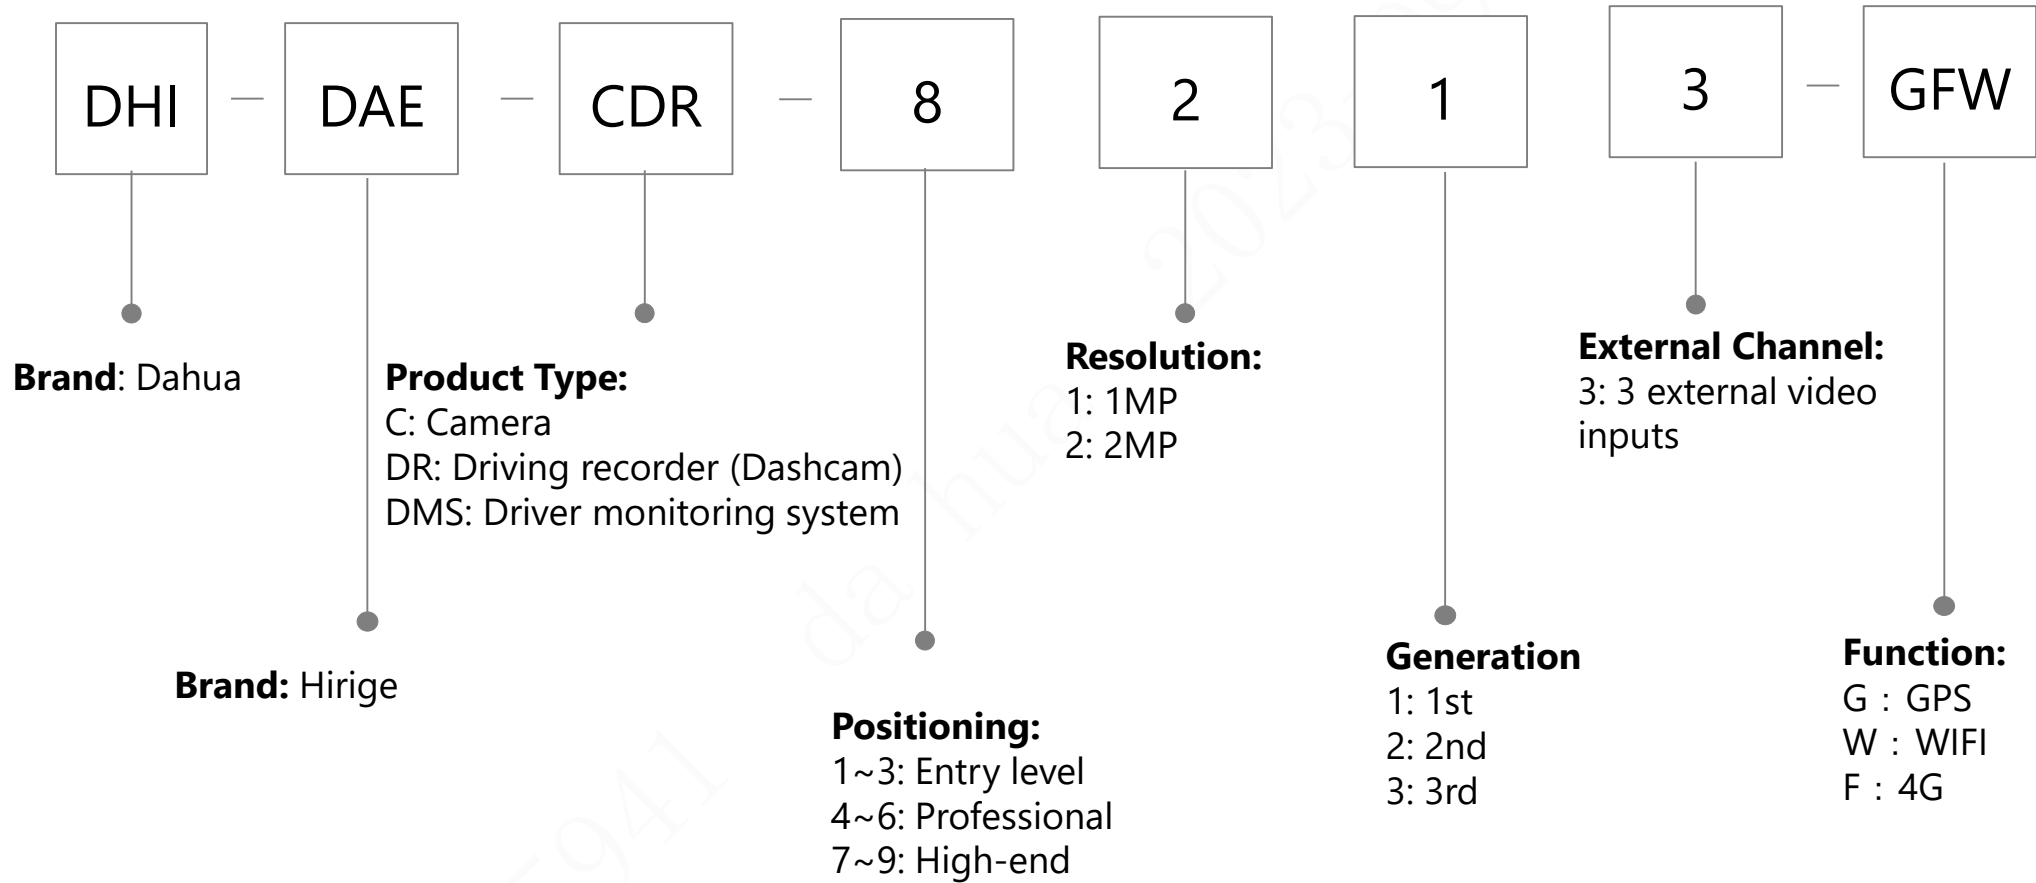

-W: Wireless
 -IRE6: IR 60m
 -PIR: PIR Camera
 -L: White Light
 -S: Siren
 -LS: White Light & Siren
 -PV: TiOC Camera

HDCVI Cooper Series (Camera & Recorder)

Mobile DVR/NVR

Mobile HDCVI Camera

Mobile IPC

Mobile Active Safety Camera (1/2)

Mobile Active Safety Camera (2/2)

Network Camera(1/2)

Network Camera(2/2)

Appearance

B: Single IR LEDs IR Bullet
 C: IR Bullet/Mini Dome
 D: Double IR LEDs IR Bullet
 E: IR-Bullet / Dome / Single IR LEDs Plastic Eyeball
 EM: Single IR LEDs Metal Eyeball
 F: Dome / Box Camera / Four IR LEDs IR Bullet
 G: Indoor Dome
 H: VF Bullet(with junction box) / Dome(with junction box) / Eyeball
 K: IR Bullet
 M: S-model Metal Eyeball/ Long IR Bullet
 R: Metal Vandal-proof IR Dome / Metal Bullet/Metal Eyeball
 R1: R1 Dome
 S: Plastic IR Eyeball / Mini IR Bullet
 S1: S1 IR Eyeball
 T: IR Bullet / IR Eyeball
 T1: T1 IR Bullet
 TM: Metal IR Eyeball
 X: Dual-Lens Camera
 DS1 : Non-PoE S1 Bullet
 DV : Non-PoE Eyeball
 DG : Non-PoE G Bullet
 DF : Non-PoE F Bullet
DK1: Non-PoE K1 Bullet