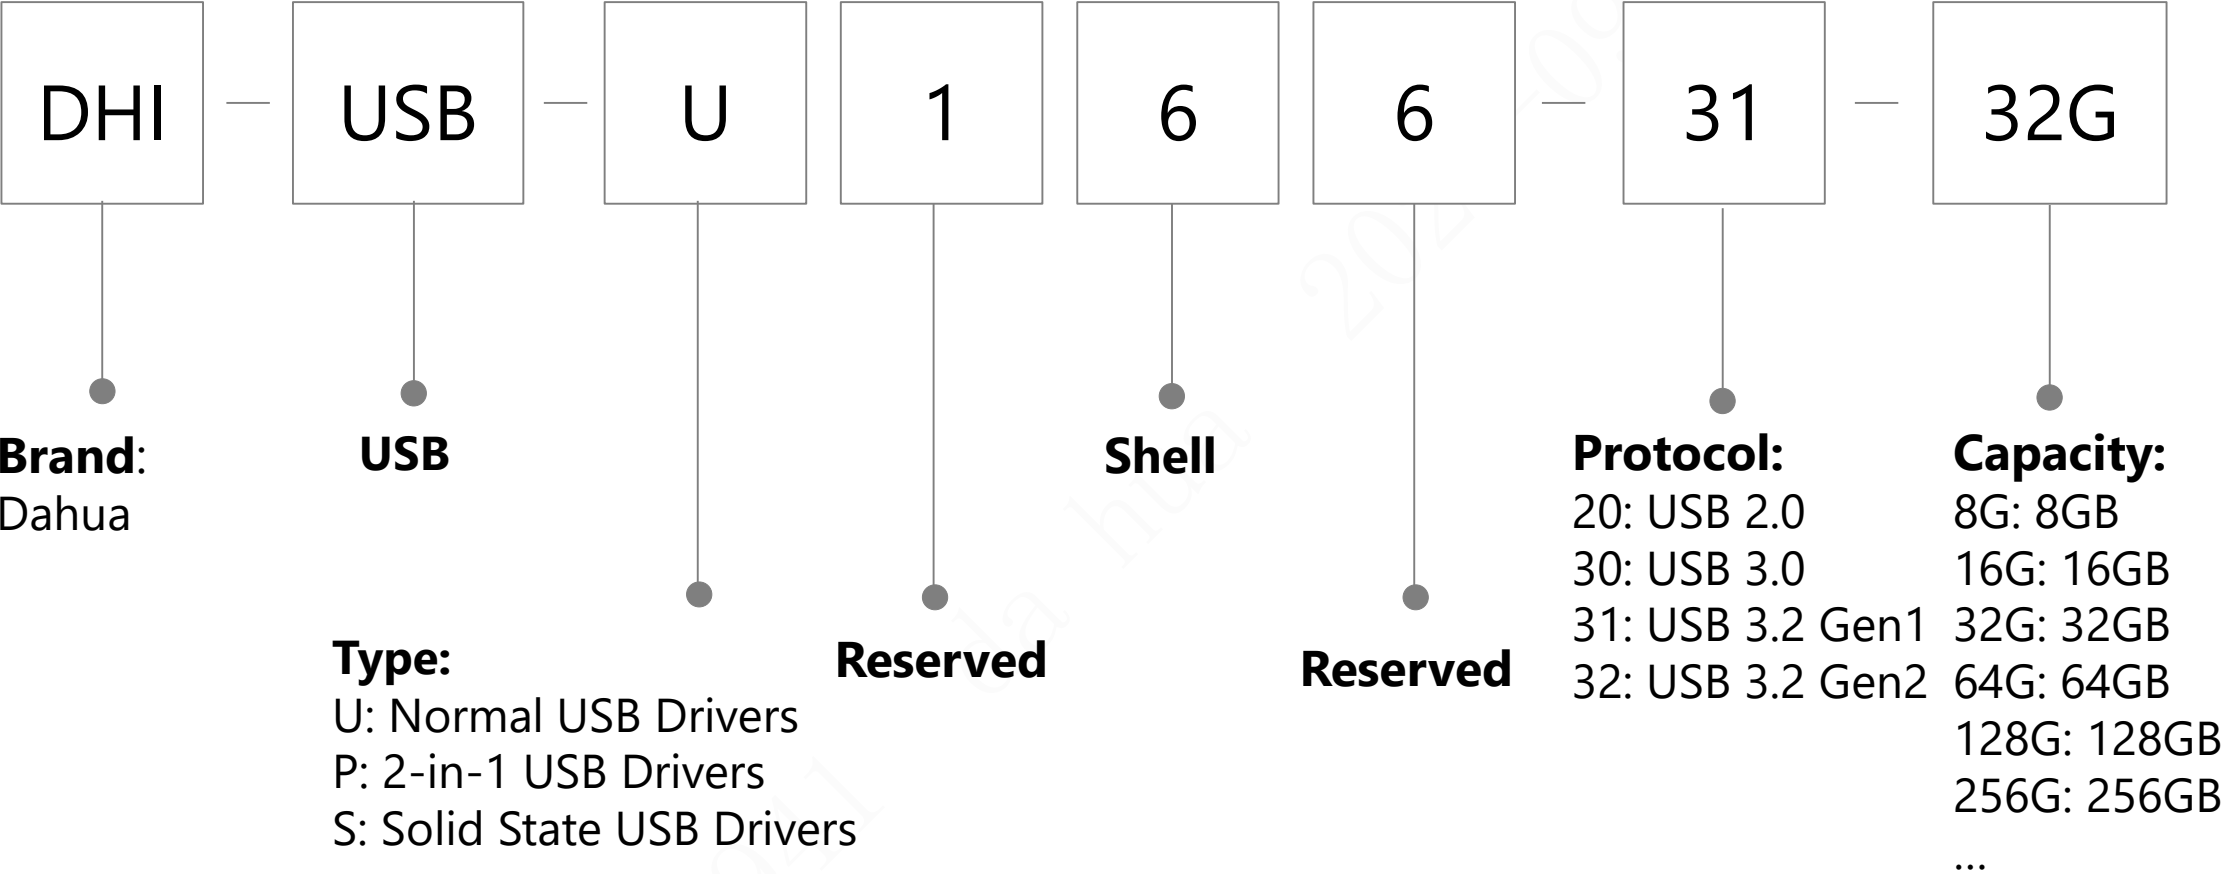

Brand:
Dahua

MPT Type:
1: Non-network
2: Body Camera
3: Portable Mobile
Terminal

Generation:
1: 1st
2: 2nd

Shell:
0:
1:
...

Extension:
S: Super version, larger internal storage
SA: Standalone, don't support 4G network

Brand:
Dahua

**Data
Collection
Station**

Generation: Reserved:

MPT

SSD

Memory Card

USB Flash Drivers

PSSD & eHDD