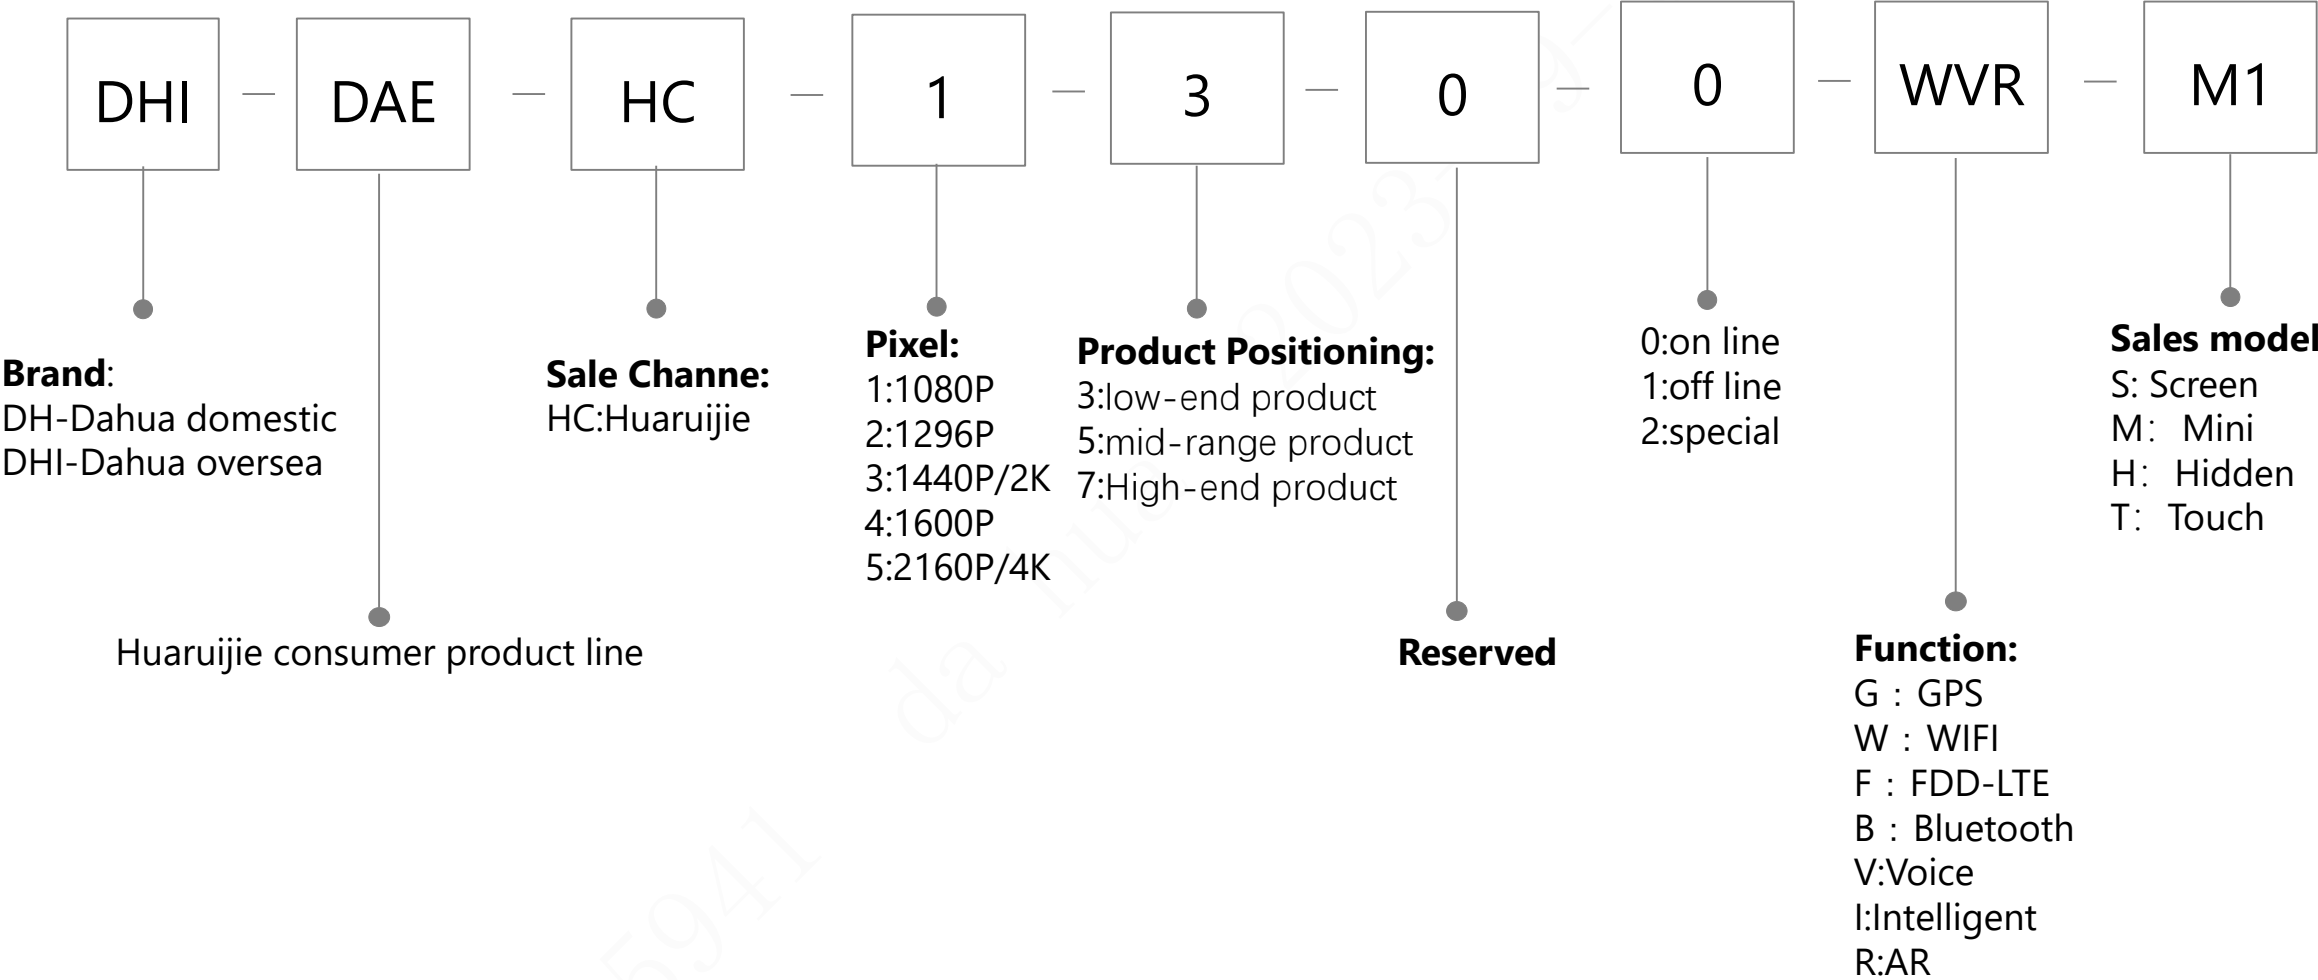

ITS-Traffic Accessory

ITS-Traffic Signal Controller

ITS-Traffic Controller-Board

ITS-Traffic light

ITS-Speed Measuring System

IVS

Dash Camera

Metal Detector

Baggage & Parcel Screening

EAS Labels & Tags

EAS antenna

DSS Baseline

White Board

Naming rules for external models of smart blackboard/education IFPD/conference IFPD

	Required	Required	Required	Required	Required	Required	Required	Required	Required	Required	Required	Required
Field number	①	②	③	④	⑤	⑥	⑦	⑧	⑨	⑩	⑪	
Identification	Company Identification	Product Line Identification	Sales Type	Product form	Dimension identification	Market positioning	Camera	Series identification 2	Series identification 3	Touch mode	Series identification	
smart blackboard/education IFPD/conference IFPD Example	DH	- L	C	H	86	- S	T	4	4	0	- U	
Description	DH=Dahua Brand DHI=Overseas Dahua Brand N=Domestic neutral Lack=overseas neutral	L=Interactive LCD Display	C: Channel Type P: Project type	H: Horizontal screen V: Vertical screen	55=55 inches 65=65 inches 75=75 inches 85=85 inches 86=86 inches 98=98 inches	S=education IFPD H=Smart blackboard M=conference IFPD	T: Lack of camera C: with camera	4=4K 8=8K		0: Infrared 1: Full capacitive touch screen 2: Frame capacitive touch screen	U: Ultimate P: Professional C: Classic B: Basic	
Example	DH-LCH86-ST400-U											