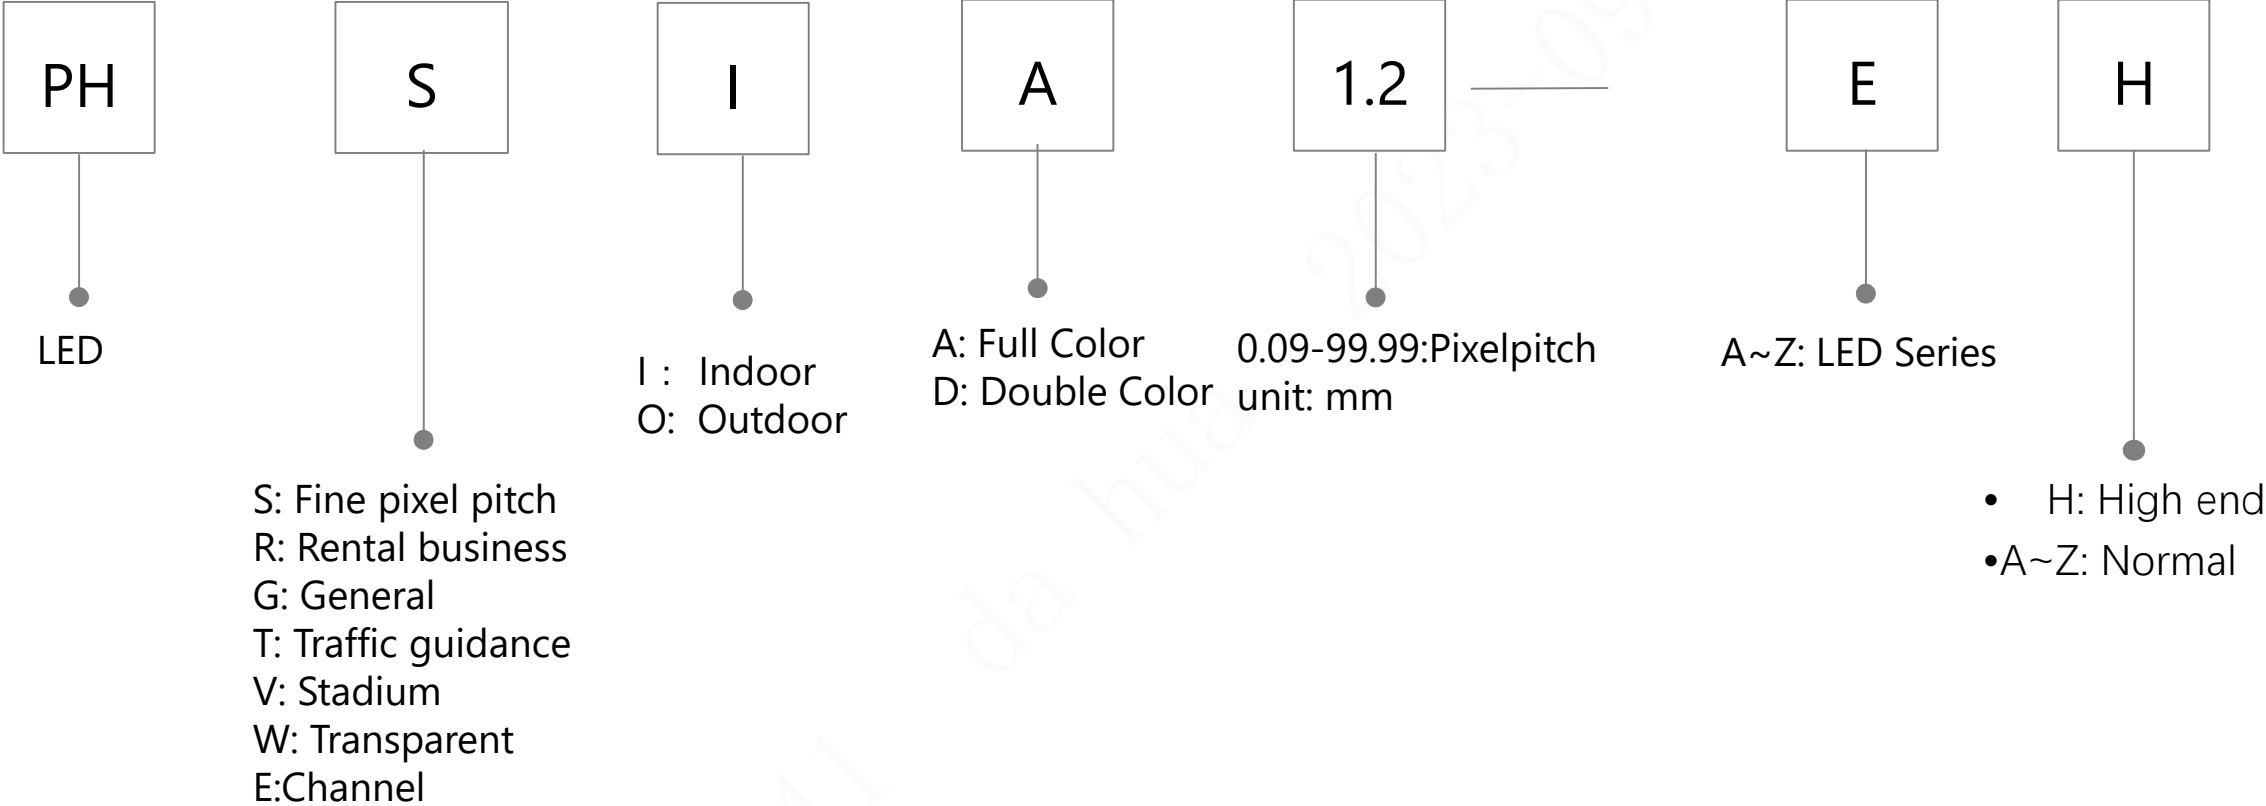

H: Horizontal
(): Untouchable

Interactive LCD Display

Accessory

Interactive LCD Display

HiBoard: E-Whiteboard Display

A: Ultimate
.....

Size:
65: 65"
75: 75"
86: 86"

H : overseas edition

Accessory

E-Whiteboard
Display

SMA: Sharing Cable
PC: Detachable PC
ST: Removable pedestal

null: 缺省
CPU: I3 / I5 / I7

Reserve
A~Z

Reserve
0~9

H: overseas

LED Display