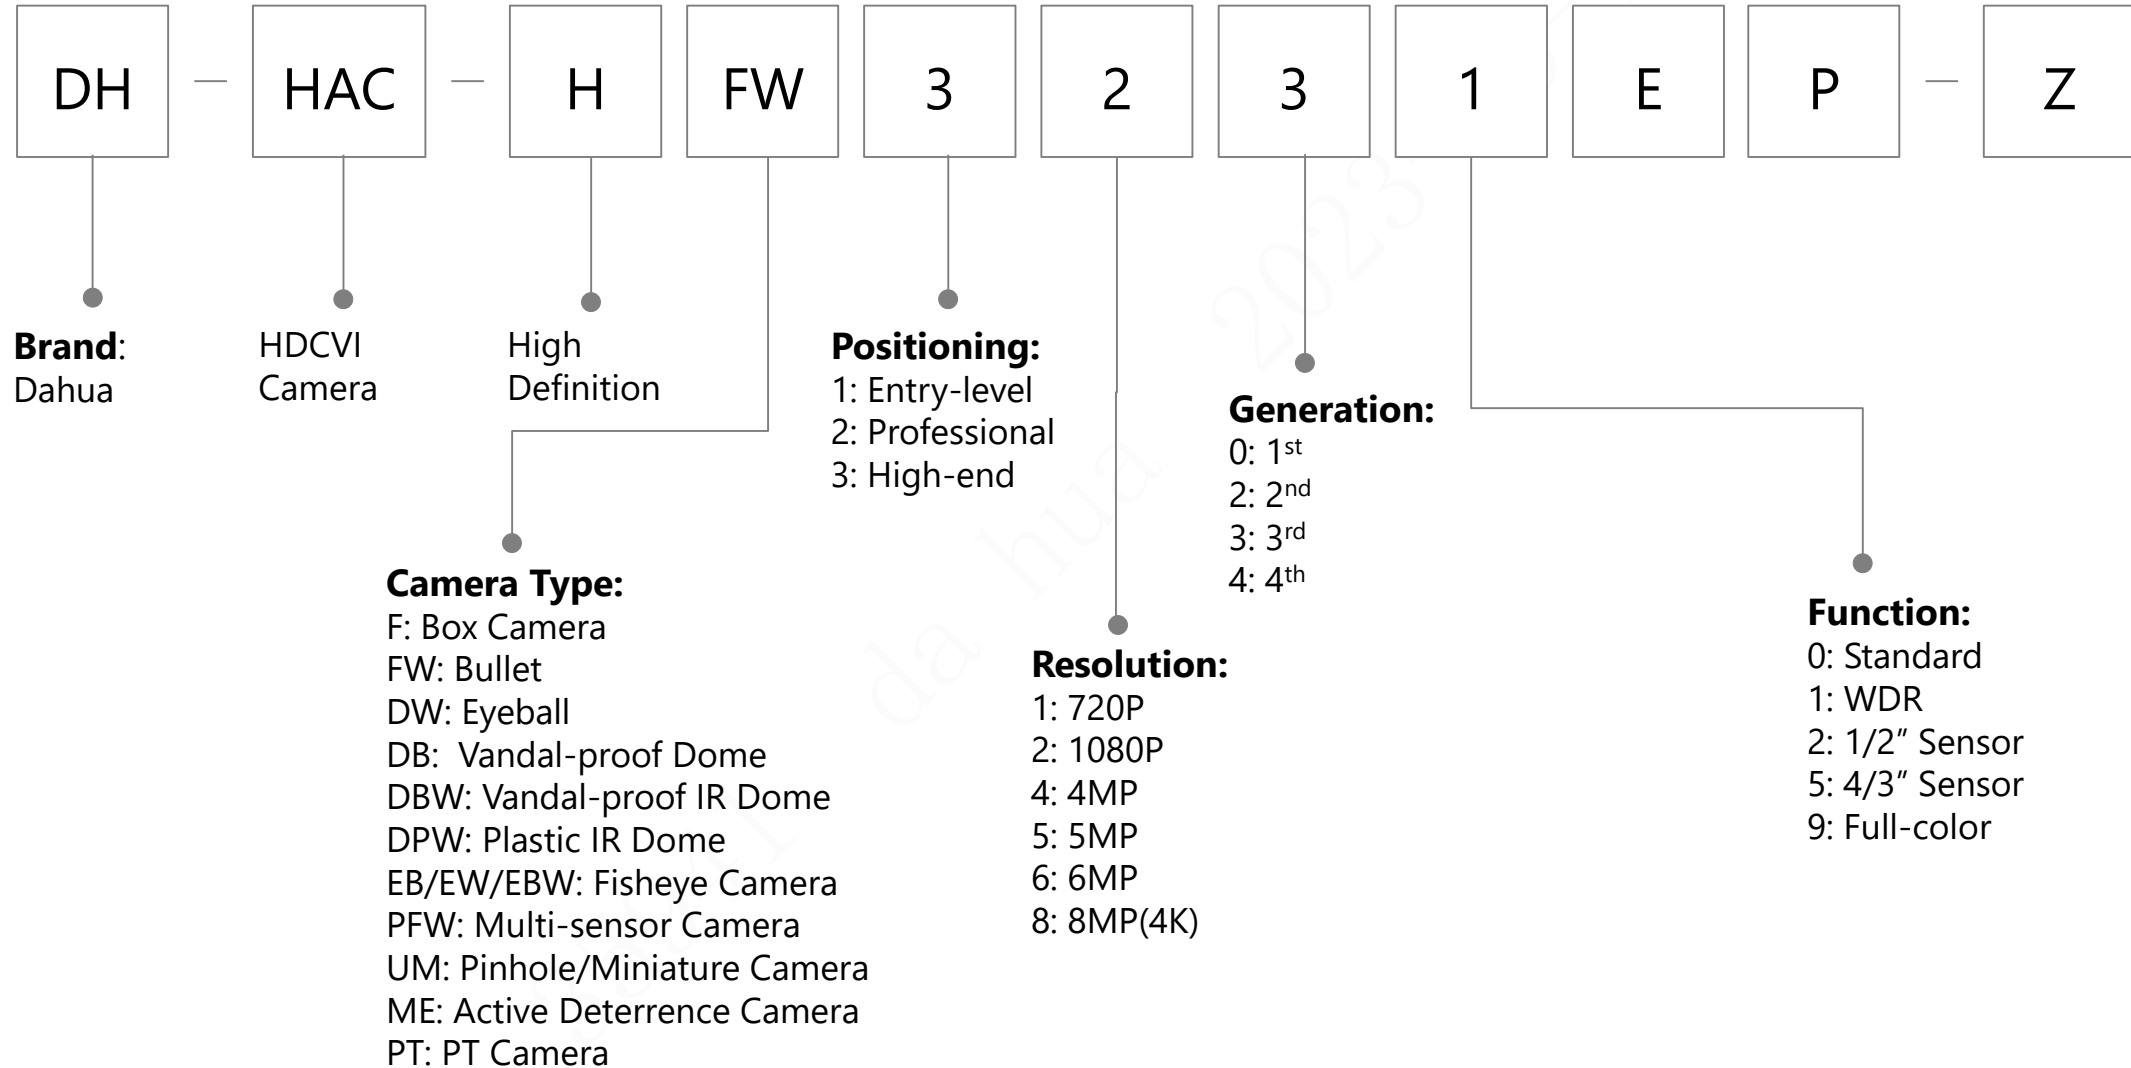

Name Rule V1.20230413

Page	Product	Page	Product
1	V1.20221111	48	ATM DVR/NVR
2	V2.20221111	49	Thermal Camera
3	HDCVI Recorder (XVR)	50	Consumer Camera
4~6	HDCVI Camera/Cooper series	51~57	Display: LCD/Interactive/LED
7~11	Mobile DVR/NVR Mobile HDCVI Camera Mobile IPC Mobile Active Safety Camera	58~61	Control: Decoder/Matrix/KVM
12~16	Network Camera	62~63	Public Lens/audio
17~18	General NVR/AI NVR	64~65	Alarm
19~20	IVSS/IVD/EVS/ESS	66~71	Access Control
21~26	Accessory/Video Conferencing	72~76	Intelligent Traffic System
27~28	Speed Dome (PTZ Camera)	77	IVS
29~35	MPT/SSD/Memory Card/USB Flash Drivers/PSSD & eHDD/DRAM	78	Dashcam
36~42	Transmission: Switch/Wireless Bridge	79~82	Security screening product
43-46	Video Intercom	83	DSS/PMS
47	KIT	84	White board

HDCVI Recorder (XVR)

HDCVI Camera (1/2)

HDCVI Camera (2/2)

Case :

A : IR Cube/ PT Camera
 B : Active Deterrence Bullet/
 Pinhole Camera
 C : Active Deterrence Bullet /
 Plastic Bullet
 CM: Metal Bullet
 D: Active Deterrence Bullet/
 Metal Bullet
 E : Metal Bullet/Metal Dome
 EA : Metal Dome
 EQ: Active Deterrence Quick-to-
 install Eyeball
 EM: Metal Eyeball
 F: Metal Wedge Dome
 G : Micro-size Bullet/ Box
 H : TiOC Metal Eyeball
 M : Metal Eyeball

LTV

22

—

LN

200

Brand:
Overseas Dahua

LTV: TV

Size:
22: 22"
24: 24"
32: 32"
40: 40"
43: 43"
50: 50"
55: 55"
65: 65"
75: 75"