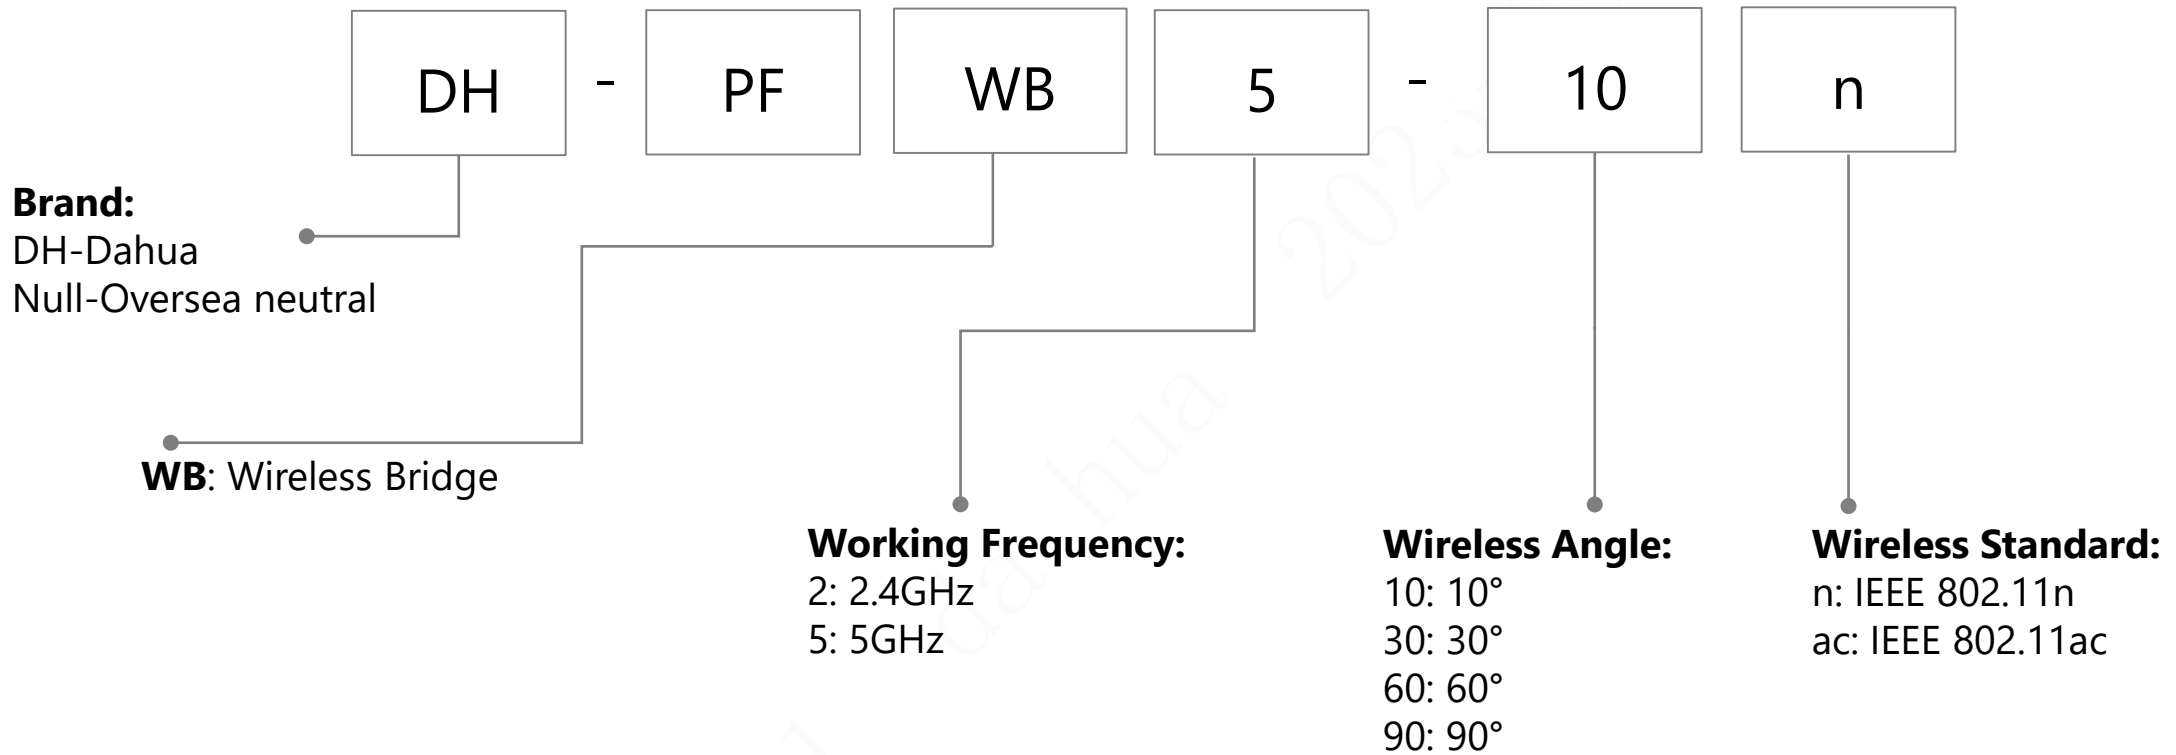

Frequency:
16: 1600MHz
26: 2666MHz
32: 3200MHz
...

Switch

Switch(new, CCTV)

Switch(new, IT)

Wireless Router

Wireless Bridge (V-Radio series)

Wireless Bridge (new)

AP