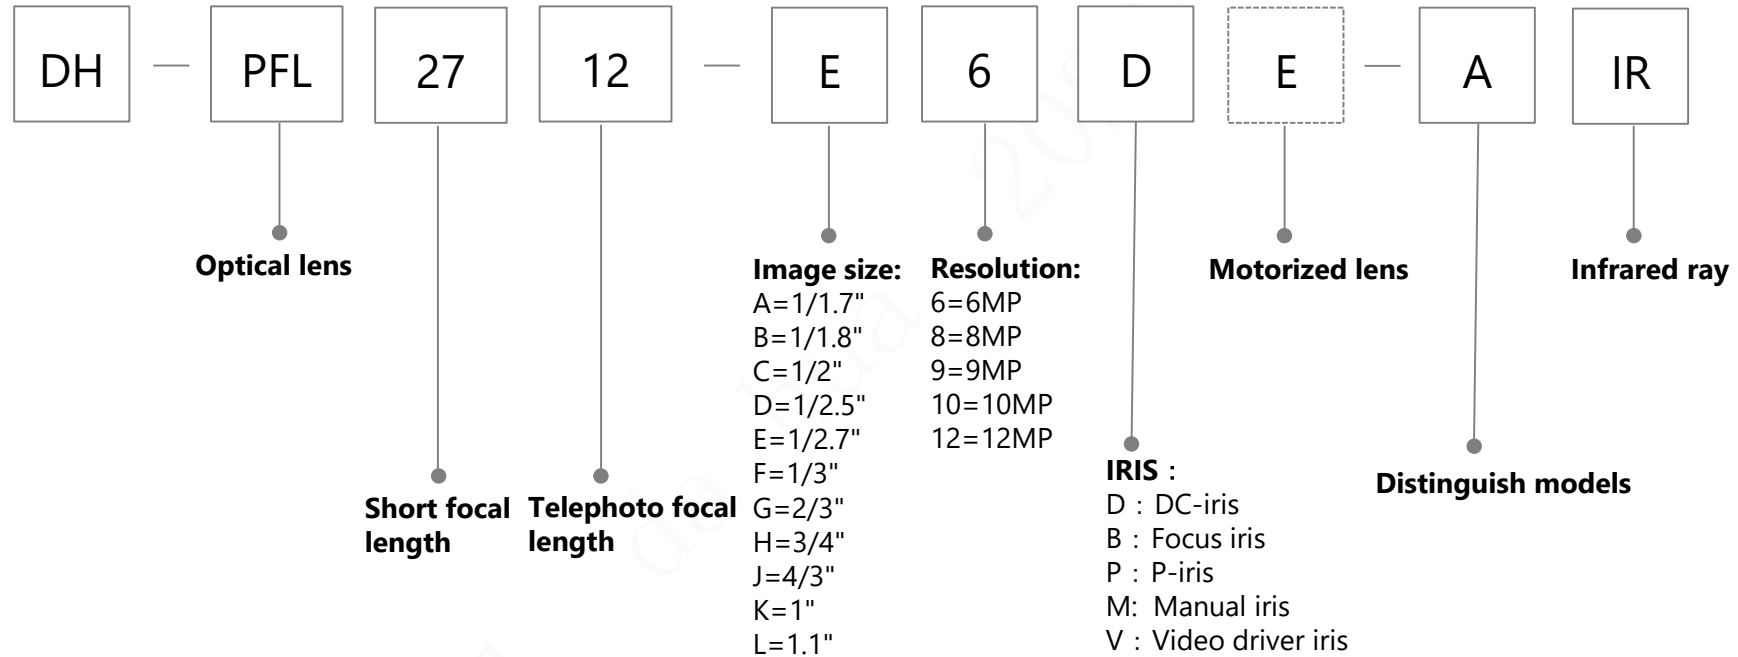

Accessory-Lens