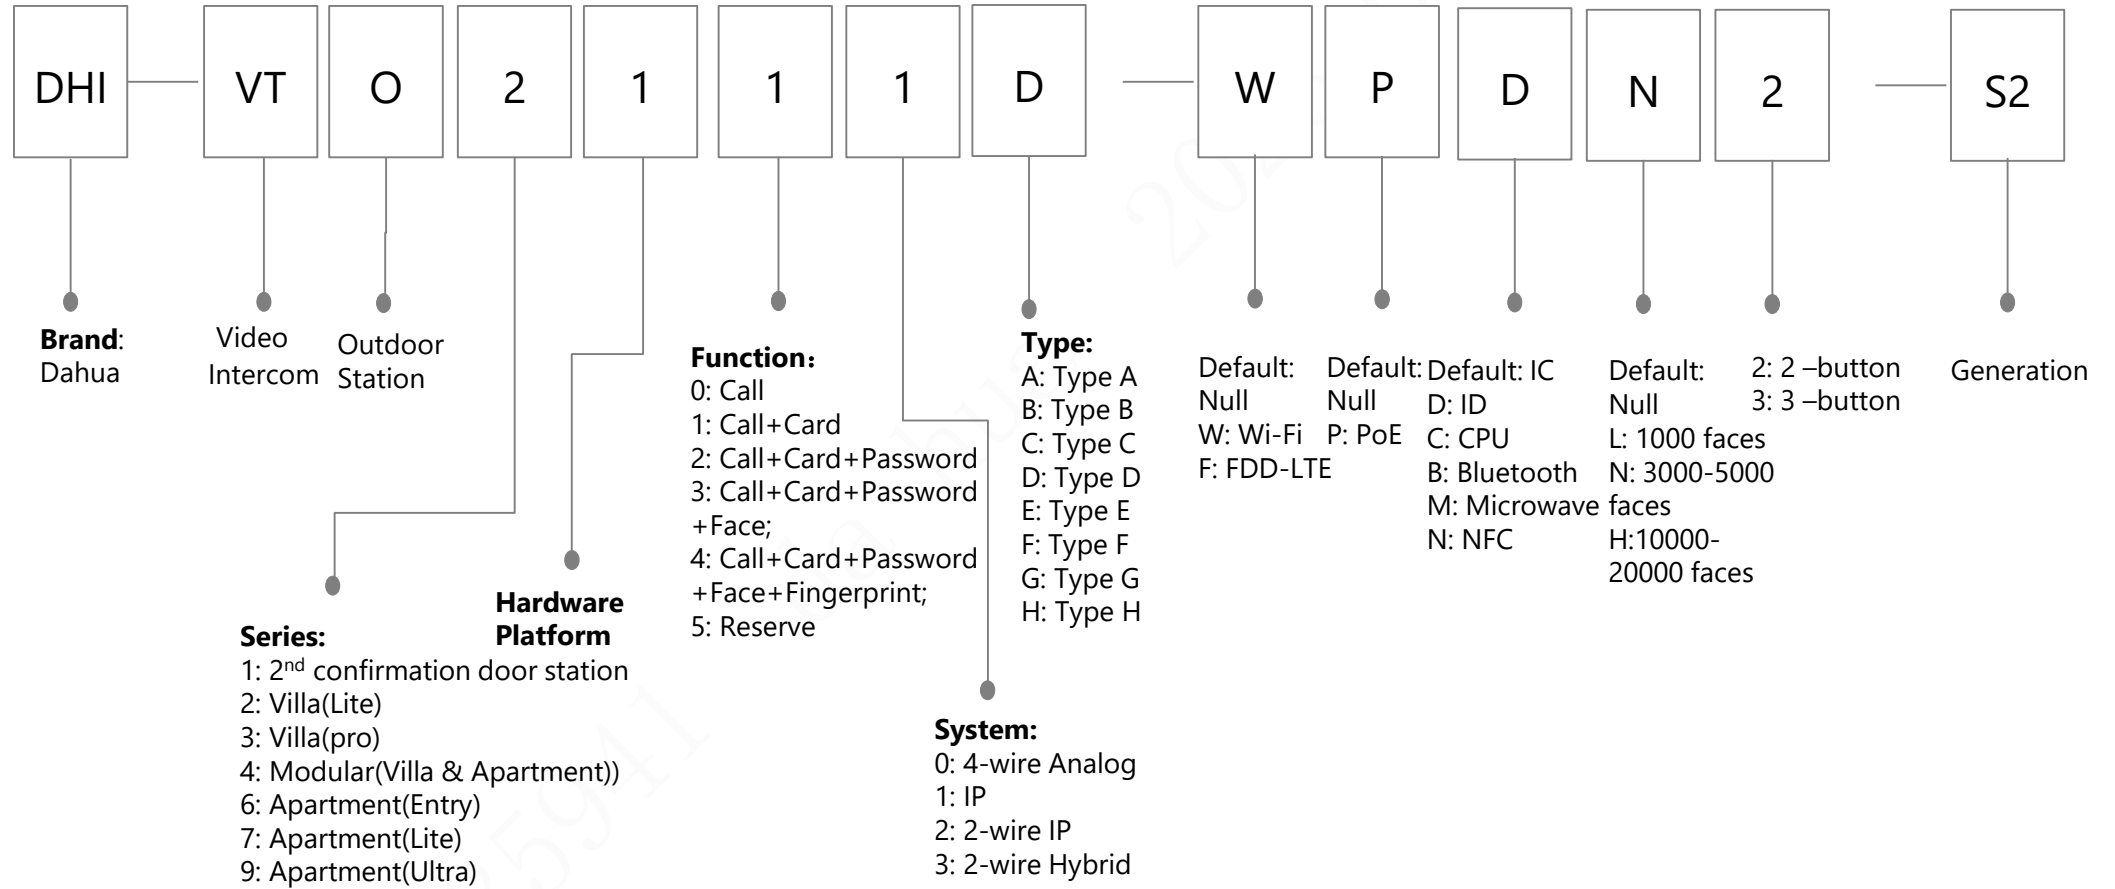

4: Wi-Fi 4, 802.11n
5: Wi-Fi 5, 802.11ac
6: Wi-Fi 6, 802.11ax

2

Stream:

2: 2x2
3: 3x3
4: 4x4

15

AWA:

Uplink Speed:

10: 100Mbps
20: 1000Mbps
30: 2.5Gbps

EAP&WAP:

Speed:

12: 1200Mbps
15: 1500Mbps
18: 1800Mbps
30: 3000Mbps
60: 6000Mbps

C

Method of Installation:

C: Ceiling
W: In-wall
D: Desktop
O: Outdoor

Video Intercom (Outdoor Station)

Notice: The naming rule is applicable to the products released after 2016

Video Intercom (Indoor Monitor)

Notice: The naming rule is applicable to the products released after 2016

Video Intercom (Accessory)

Notice: The naming rule is applicable to the products released after 2021