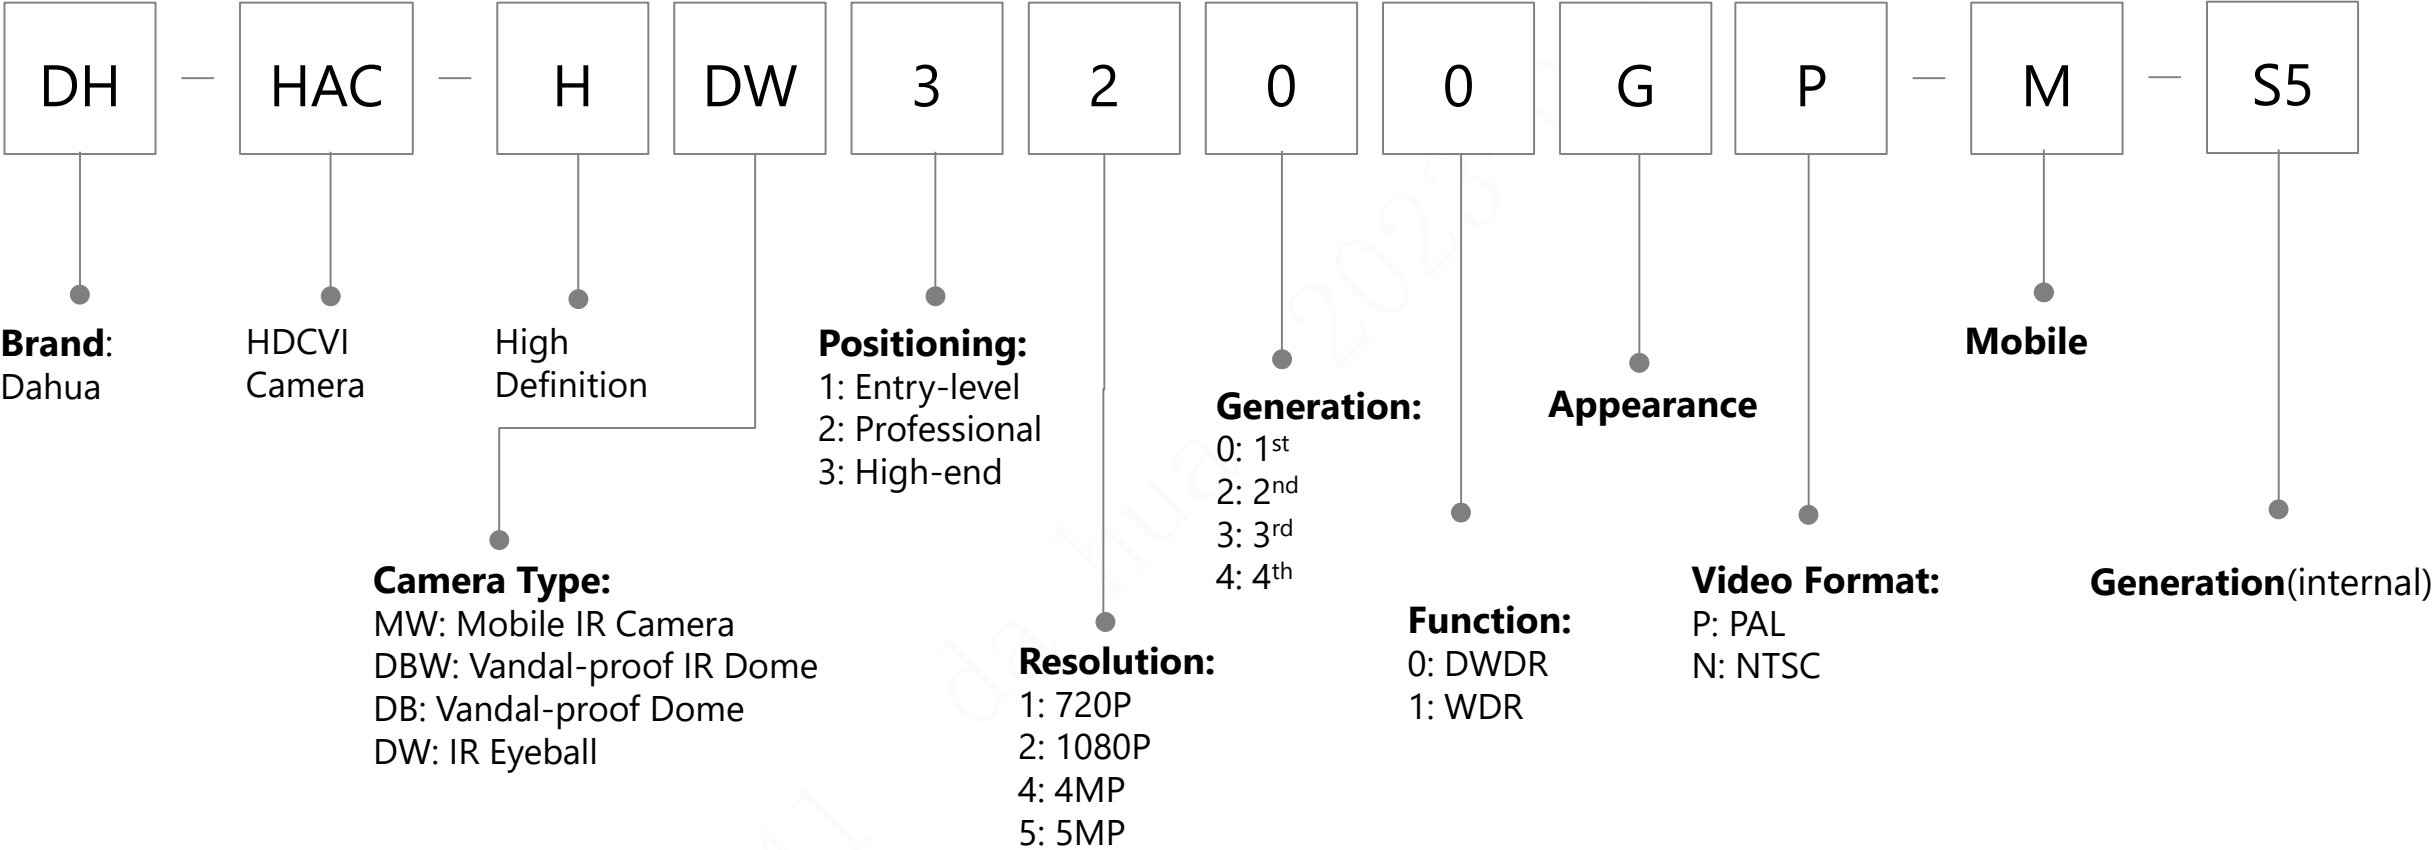

Video Format:

P: PAL
 N: NTSC

Feature:

-VF: Manual vari-focal
 -Z: Motorized vari-focal
 -H: With built-in heater
 -T: With SDI output
 -A: Built-in mic
 -DP: Dual-power
 (AC24V/DC12V)
 -POC: Power over coax
 -LED: White light
 -DIP: Dip switch
 -VP: Vandal proof
 -TH: Temperature & Humidity
 -IL : Smart Dual Light

-W: Wireless
 -IRE6: IR 60m
 -PIR: PIR Camera
 -L: White Light
 -S: Siren
 -LS: White Light & Siren
 -PV: TiOC Camera

HDCVI Cooper Series (Camera & Recorder)

Mobile DVR/NVR

Mobile HDCVI Camera

Mobile IPC

Mobile Active Safety Camera (1/2)

Mobile Active Safety Camera (2/2)

Network Camera(1/2)

Network Camera(2/2)

Appearance

B: Single IR LEDs IR Bullet
 C: IR Bullet/Mini Dome
 D: Double IR LEDs IR Bullet
 E: IR-Bullet / Dome / Single IR LEDs Plastic Eyeball
 EM: Single IR LEDs Metal Eyeball
 F: Dome / Box Camera / Four IR LEDs IR Bullet
 G: Indoor Dome
 H: VF Bullet(with junction box) / Dome(with junction box) / Eyeball
 K: IR Bullet
 M: S-model Metal Eyeball/ Long IR Bullet
 R: Metal Vandal-proof IR Dome / Metal Bullet/Metal Eyeball
 R1: R1 Dome
 S: Plastic IR Eyeball / Mini IR Bullet
 S1: S1 IR Eyeball
 T: IR Bullet / IR Eyeball
 T1: T1 IR Bullet
 TM: Metal IR Eyeball
 X: Dual-Lens Camera
 DS1 : Non-PoE S1 Bullet
 DV : Non-PoE Eyeball
 DG : Non-PoE G Bullet
 DF : Non-PoE F Bullet
DK1: Non-PoE K1 Bullet

H: Horizontal
(): Untouchable

Interactive LCD Display

Accessory

Interactive LCD Display

HiBoard: E-Whiteboard Display

A: Ultimate
.....

Size:
65: 65"
75: 75"
86: 86"

H : overseas edition