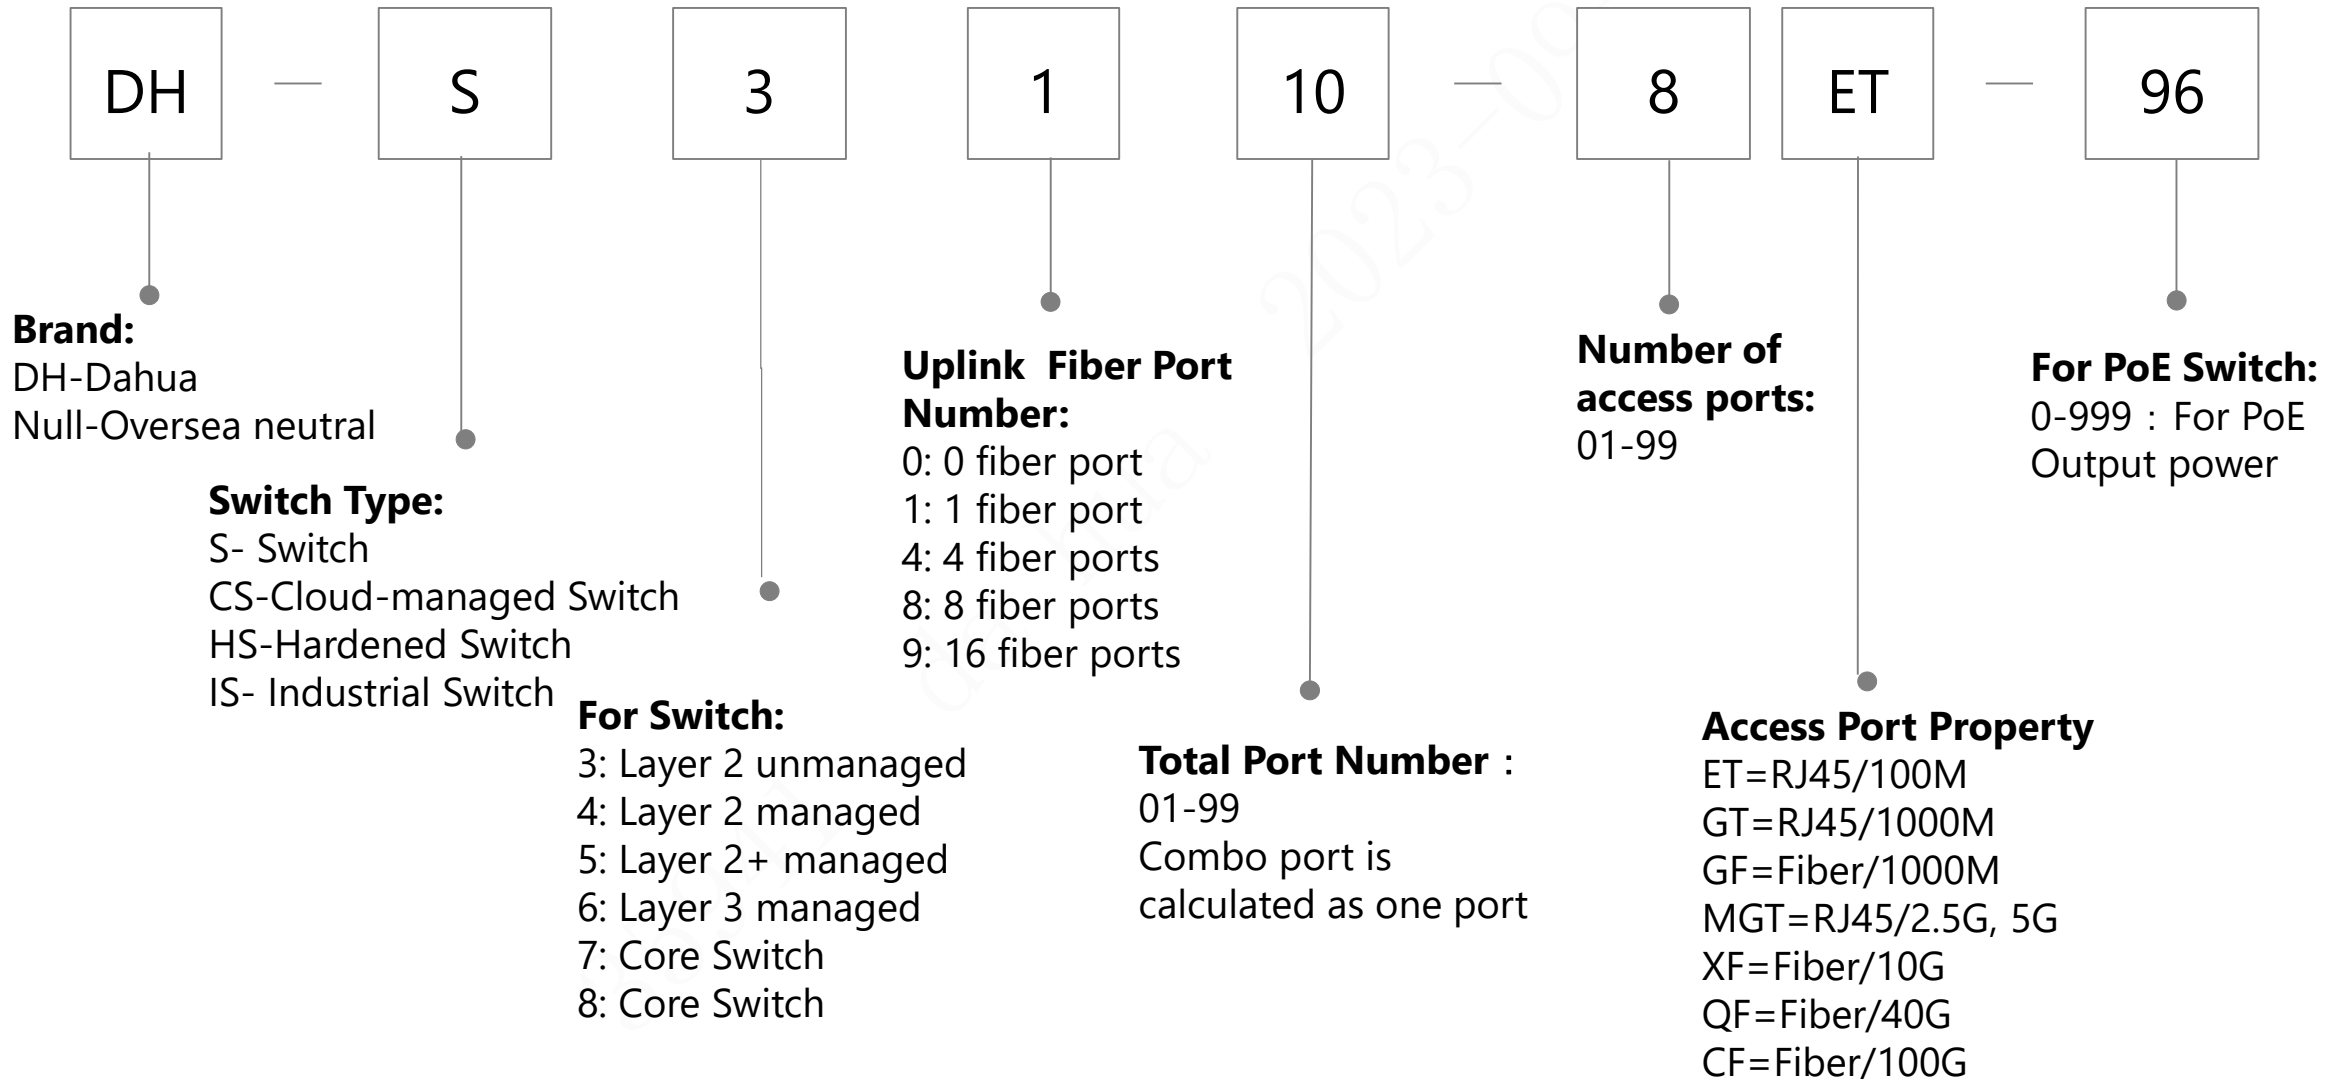

Switch(new, CCTV)