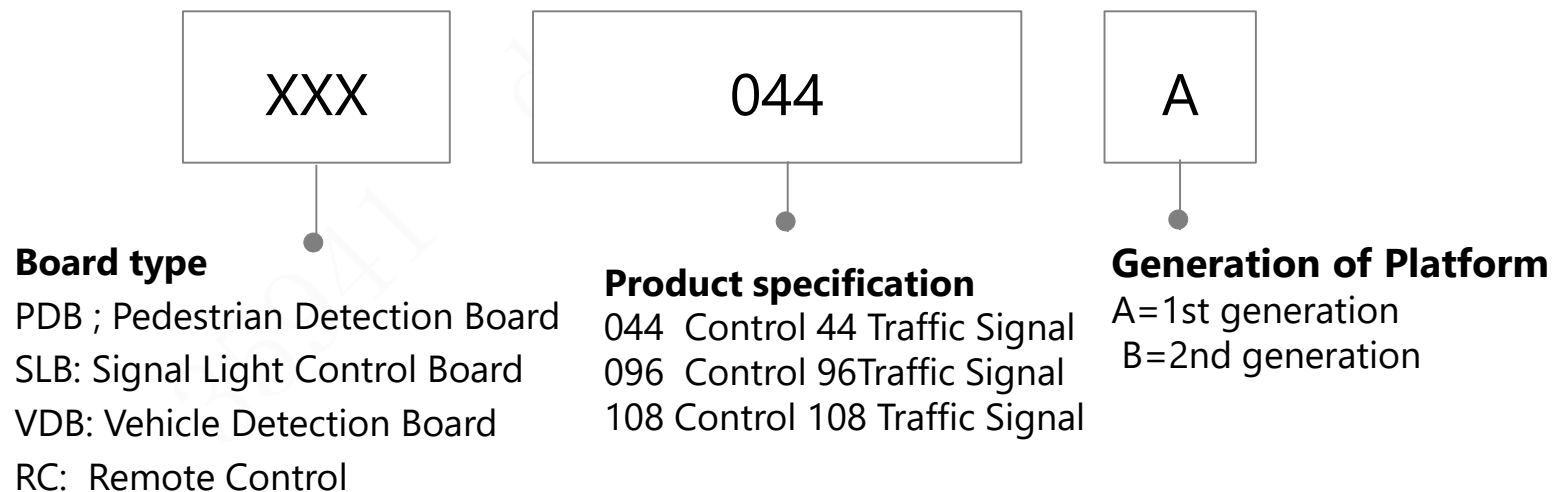

Decoder

Video Wall Controller

Video Wall Controller

KVM

Public Lens (new)

Audio

Alarm (Controller)

Alarm (Keypad)

Alarm (Module)

Access Control (Integrated)

Access Control (Controller)

Access Control (Reader)

Access Control (Module)

Access Control (Attendance)

Access Control (Turnstile)

ITS-Traffic Camera

ITS-Traffic Accessory

ITS-Traffic Signal Controller

ITS-Traffic Controller-Board

ITS-Traffic light

ITS-Speed Measuring System

IVS

Dash Camera

Metal Detector