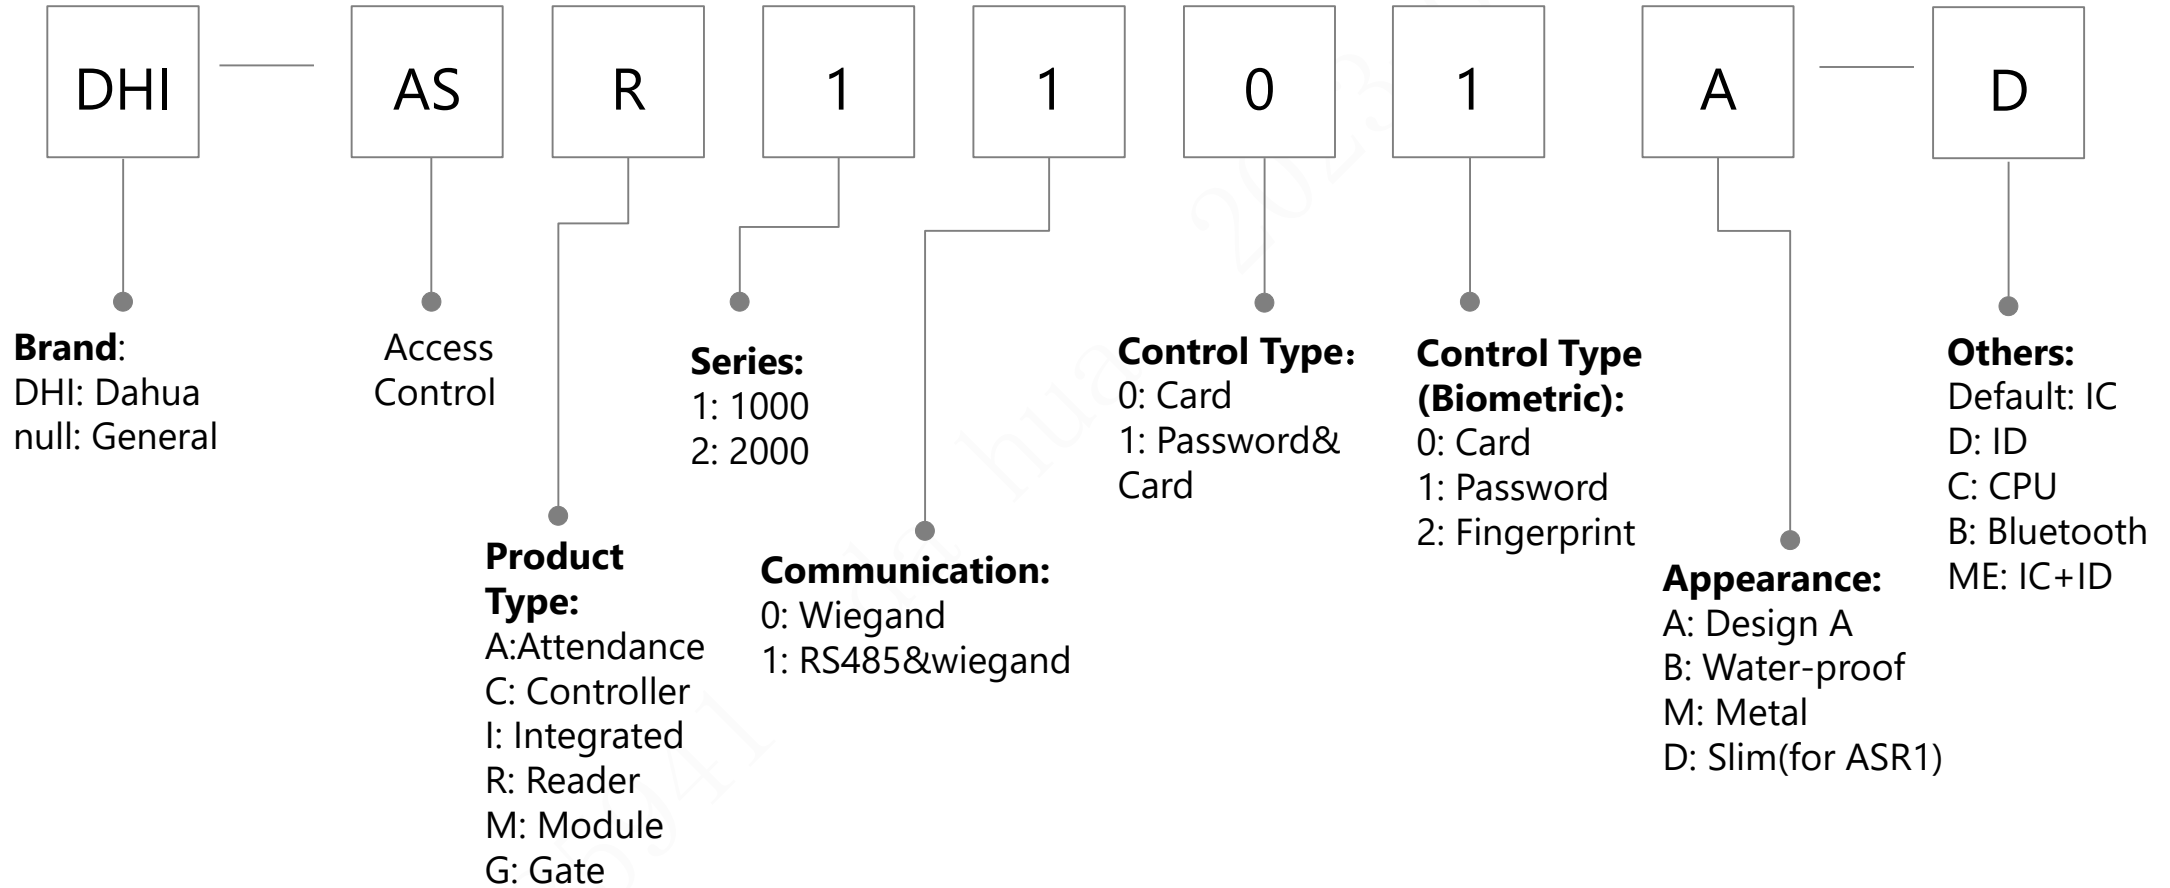

Decoder

Video Wall Controller

Video Wall Controller

KVM

Public Lens (new)

Audio

Alarm (Controller)

Alarm (Keypad)

Alarm (Module)

Access Control (Integrated)

Access Control (Controller)

Access Control (Reader)

Access Control (Module)

Access Control (Attendance)

Access Control (Turnstile)

ITS-Traffic Camera

ITS-Traffic Accessory

ITS-Traffic Signal Controller

ITS-Traffic Controller-Board

ITS-Traffic light

ITS-Speed Measuring System

IVS

Dash Camera

Metal Detector

Baggage & Parcel Screening

EAS Labels & Tags

EAS antenna

DSS Baseline

White Board

Naming rules for external models of smart blackboard/education IFPD/conference IFPD

	Required	Required	Required	Required	Required	Required	Required	Required	Required	Required	Required	Required
Field number	①	②	③	④	⑤	⑥	⑦	⑧	⑨	⑩	⑪	
Identification	Company Identification	Product Line Identification	Sales Type	Product form	Dimension identification	Market positioning	Camera	Series identification 2	Series identification 3	Touch mode	Series identification	
smart blackboard/education IFPD/conference IFPD Example	DH	- L	C	H	86	- S	T	4	4	0	- U	
Description	DH=Dahua Brand DHI=Overseas Dahua Brand N=Domestic neutral Lack=overseas neutral	L=Interactive LCD Display	C: Channel Type P: Project type	H: Horizontal screen V: Vertical screen	55=55 inches 65=65 inches 75=75 inches 85=85 inches 86=86 inches 98=98 inches	S=education IFPD H=Smart blackboard M=conference IFPD	T: Lack of camera C: with camera	4=4K 8=8K		0: Infrared 1: Full capacitive touch screen 2: Frame capacitive touch screen	U: Ultimate P: Professional C: Classic B: Basic	
Example	DH-LCH86-ST400-U											