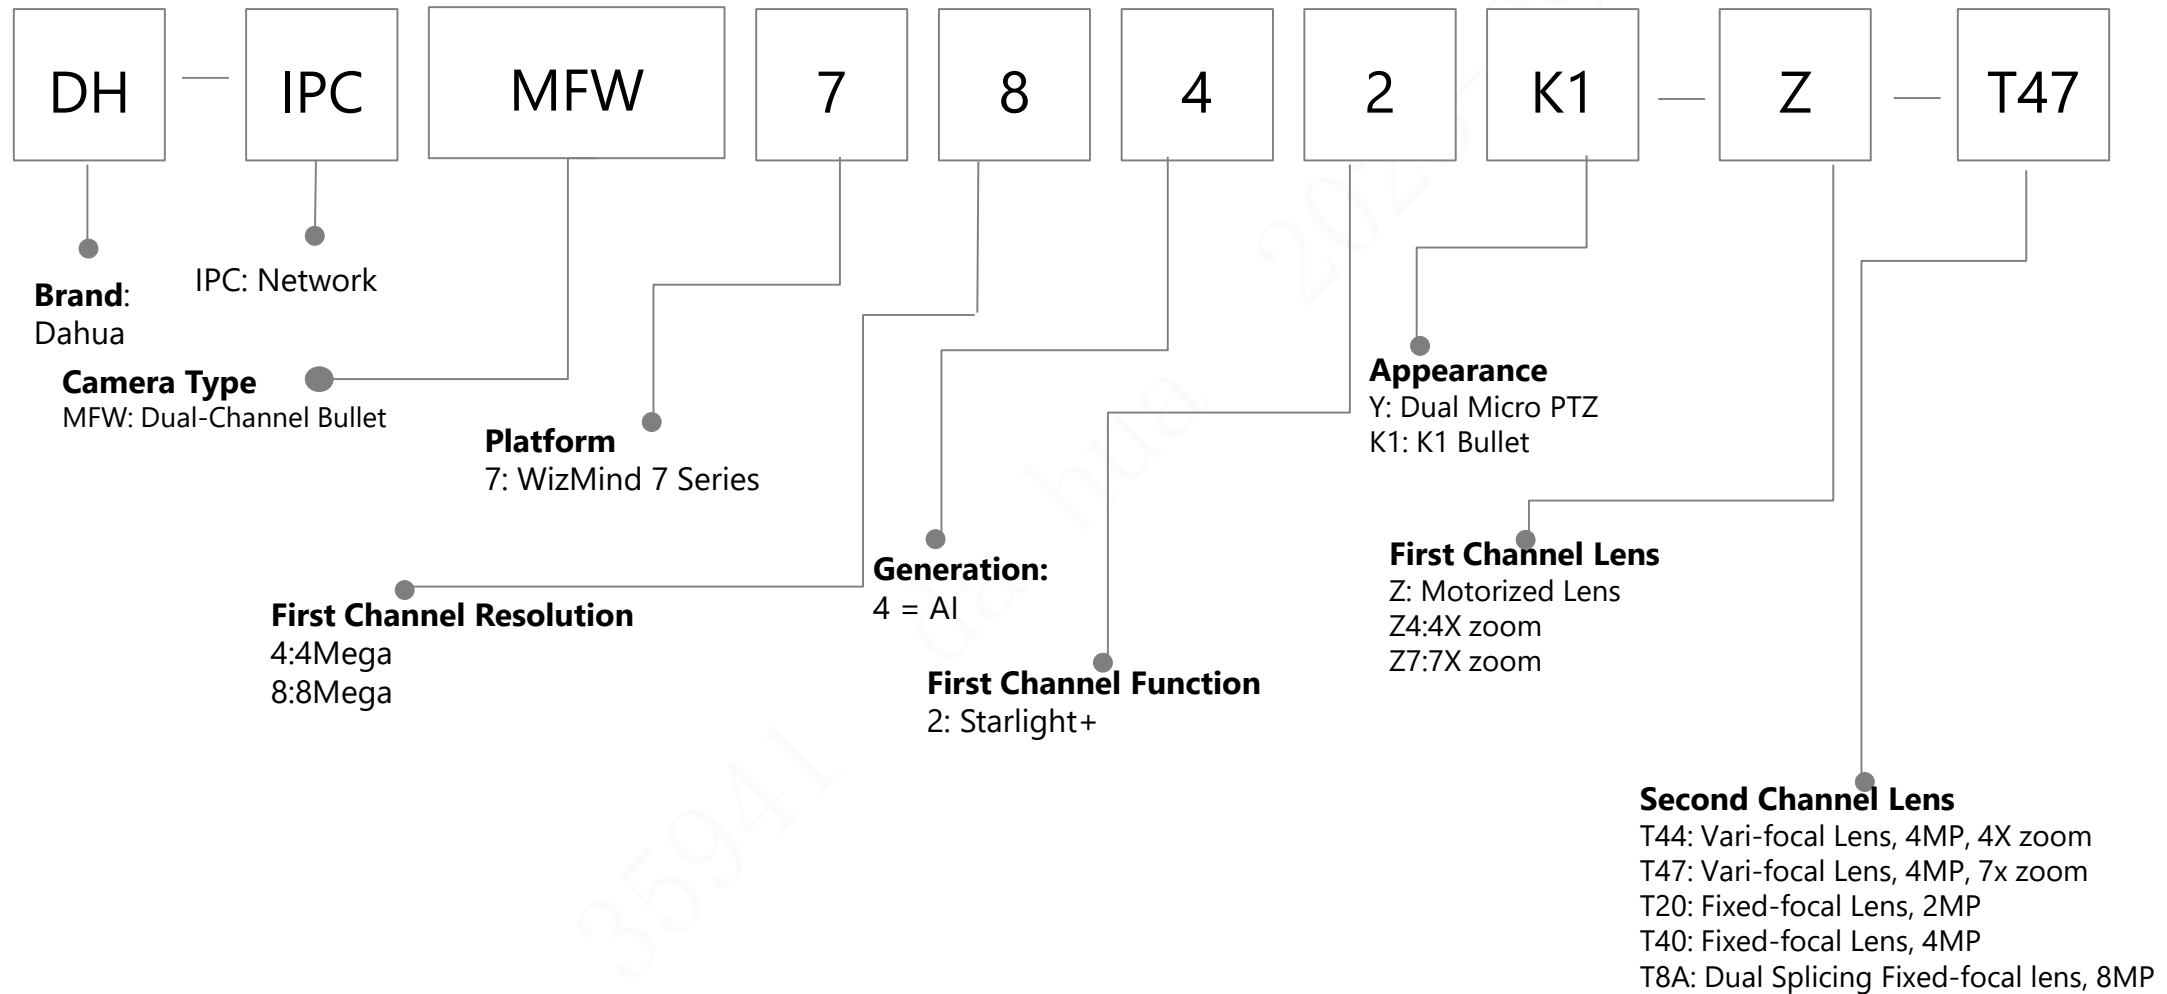

Video format

P: PAL
 N: NTSC
 (Cancellation of P/N mark for external models of products released after 2021)

Common function:

BV: Behaviors
 W: WIFI
 AW: Audio/Alarm/SD WIFI Camera
 E: E PoE
 M/M12: Mobile
 F: Fiber interface
 H: Heater
 A: Built-in MIC(only for Entry Series)
 A2: Dual Audio
 PT: pan &Tilt
 ATC: Anti-Corrosion
 S: SD card
 AS: Audio & Alarm & SD Card
 VF: Vari-focal
 SL: Stainless
 ST: SD Card & Built-in Mic & Speaker
 Z: Motorized lens
 lx: IR numbers
 NI: Full color, non IR
 LED: White light illumination
 Z4/5/12: 4/5/12X zoom
 L1/L2/L3/L4/L5: Lens
 IRA: Bullet
 IRE6: IR Bullet
 MF: More Frame
 SFC: Separated Front Cover
 4G: 4G
 SVAC: SVAC encoder
 NF: Optical port + Network port
 N2: dual Network port
 SDI: SDI Interface
 A2: Dual Audio
 WG: WiFi & GPS
 I:Car bayonet
 PC: People Counting
 FD: Face Detection
 FR: Face Recognition
 ME: Mobile dome
 UWB: Position
 WGS:
 DAQ: data collection
 U:USB
 DT: Subway
 HT: Aerospace
 JM: Encryption
 D2: Dual sensor
 IL: IR and LED
 P: Wide Angle
 SP: Solar Panel
 3D: 3 Dimensional
 LI: Dual Light Fusion
 PV: Perimeter Vigilance
 VM12/HM12: Vertical /Horizontal Installation Mobile Camera
 5G:5G
 VH : ANPR special model
 ATC: Anti-corrosion coating
 PD : Parking space status detection

S2 : Second generation
 Sn : Nth generation

Network Camera(Dual-Channel Series)

Network Camera (Panoramic Series)

Network Camera (EZ-IP Series)

General NVR Naming Rule

AI NVR Naming Rule

IVSS

IVD

LTV

22

—

LN

200

Brand:
Overseas Dahua

LTV: TV

Size:
22: 22"
24: 24"
32: 32"
40: 40"
43: 43"
50: 50"
55: 55"
65: 65"
75: 75"

Brand:
DH/DHI:
Dahua

LD:
LCD Digital Signage

H: Wall-mounted
V: Floor-standing

Size:
10: 10'
22: 22"
32: 32"
43: 43"
49: 49"
50: 50"
55: 55"
65: 65"

Positioning:
S: Standard
T: Treasure
P: Premium
M: Performance
D: Economic
H: Highlight
E : Egant
F : Plastic housing