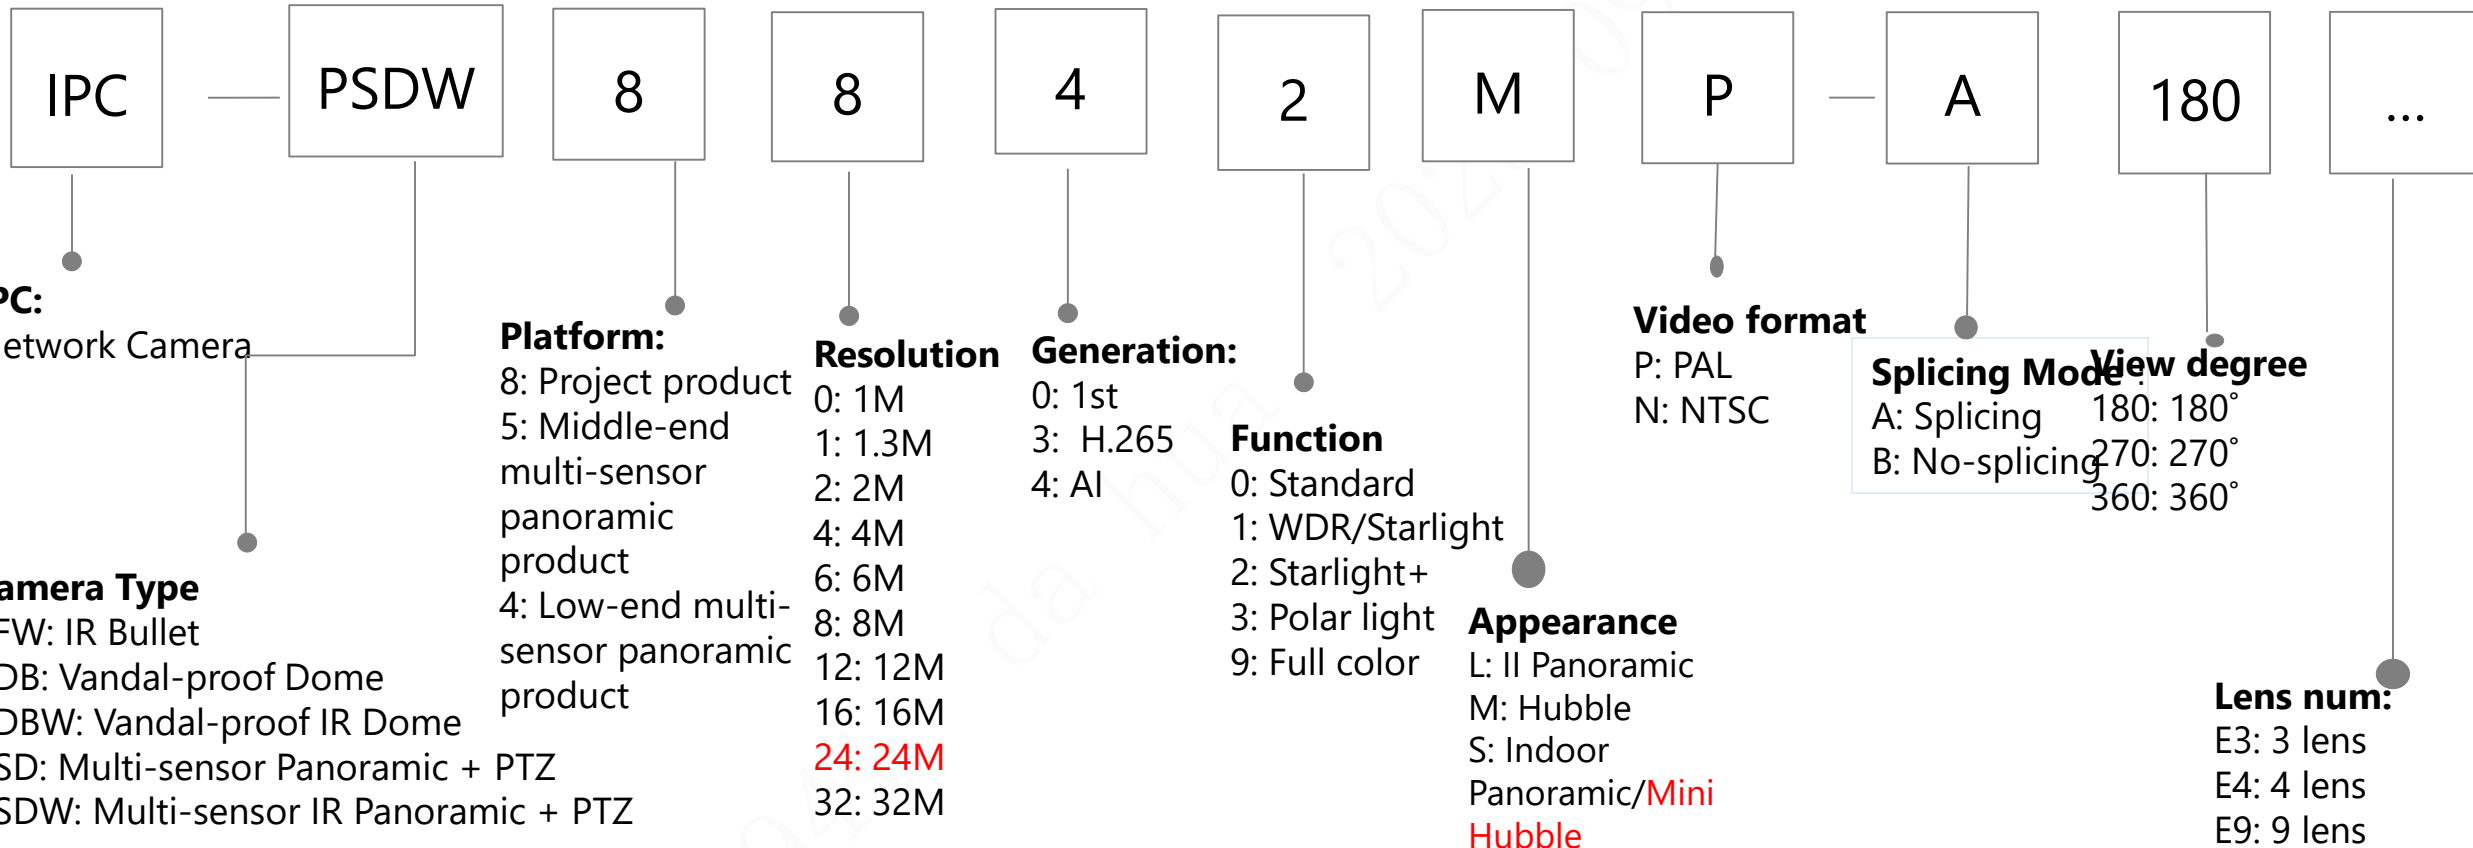

S2 : Second generation
 Sn : Nth generation

Network Camera(Dual-Channel Series)

Network Camera (Panoramic Series)

Network Camera (EZ-IP Series)

General NVR Naming Rule

AI NVR Naming Rule

IVSS

IVD