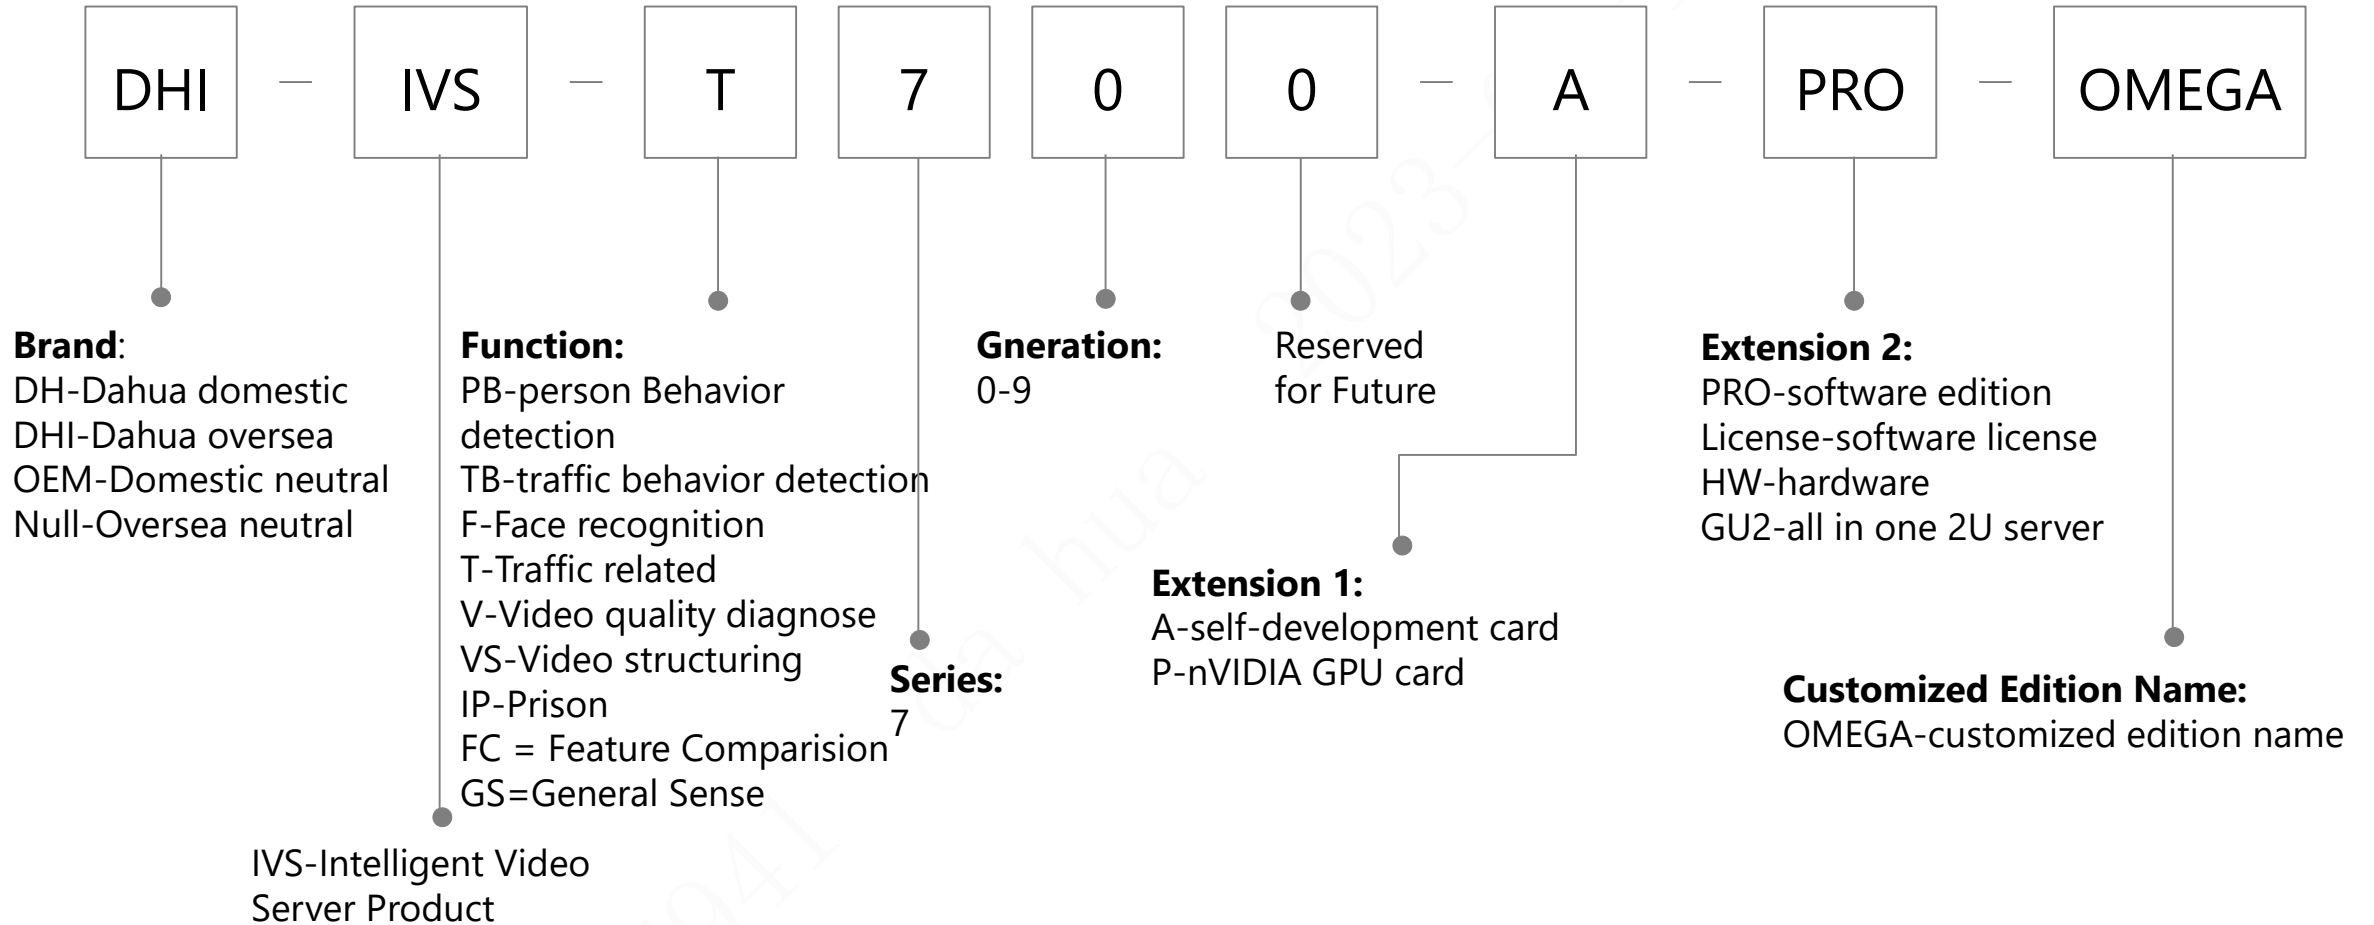

Alarm (Module)

Access Control (Integrated)

Access Control (Controller)

Access Control (Reader)

Access Control (Module)

Access Control (Attendance)

Access Control (Turnstile)

ITS-Traffic Camera

ITS-Traffic Accessory

ITS-Traffic Signal Controller

ITS-Traffic Controller-Board

ITS-Traffic light

ITS-Speed Measuring System

IVS

Dash Camera

Metal Detector

Baggage & Parcel Screening

EAS Labels & Tags

EAS antenna

DSS Baseline

White Board

Naming rules for external models of smart blackboard/education IFPD/conference IFPD

	Required	Required	Required	Required	Required	Required	Required	Required	Required	Required	Required	Required
Field number	①	②	③	④	⑤	⑥	⑦	⑧	⑨	⑩	⑪	
Identification	Company Identification	Product Line Identification	Sales Type	Product form	Dimension identification	Market positioning	Camera	Series identification 2	Series identification 3	Touch mode	Series identification	
smart blackboard/education IFPD/conference IFPD Example	DH	- L	C	H	86	- S	T	4	4	0	- U	
Description	DH=Dahua Brand DHI=Overseas Dahua Brand N=Domestic neutral Lack=overseas neutral	L=Interactive LCD Display	C: Channel Type P: Project type	H: Horizontal screen V: Vertical screen	55=55 inches 65=65 inches 75=75 inches 85=85 inches 86=86 inches 98=98 inches	S=education IFPD H=Smart blackboard M=conference IFPD	T: Lack of camera C: with camera	4=4K 8=8K		0: Infrared 1: Full capacitive touch screen 2: Frame capacitive touch screen	U: Ultimate P: Professional C: Classic B: Basic	
Example	DH-LCH86-ST400-U											