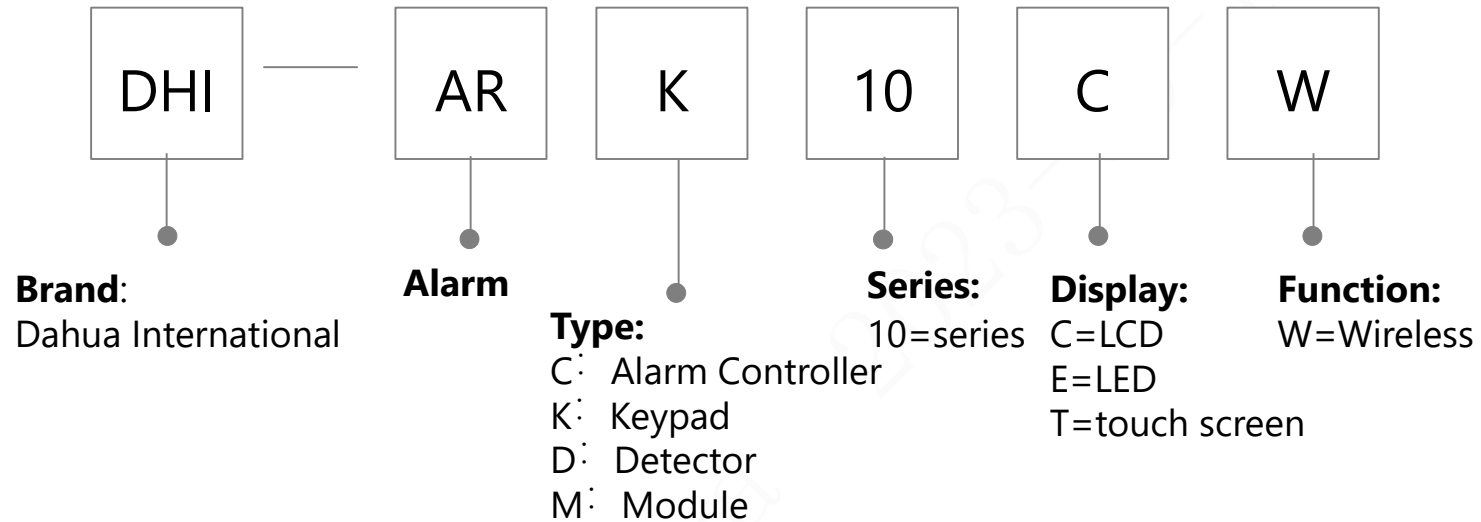

H: Horizontal
(): Untouchable

Interactive LCD Display

Accessory

Interactive LCD Display

HiBoard: E-Whiteboard Display

A: Ultimate
.....

Size:
65: 65"
75: 75"
86: 86"

H : overseas edition

Accessory

E-Whiteboard
Display

SMA: Sharing Cable
PC: Detachable PC
ST: Removable pedestal

null: 缺省
CPU: I3 / I5 / I7

Reserve
A~Z

Reserve
0~9

H: overseas

LED Display

Decoder

Video Wall Controller

Video Wall Controller

KVM

Public Lens (new)

Audio

Alarm (Controller)

Alarm (Keypad)