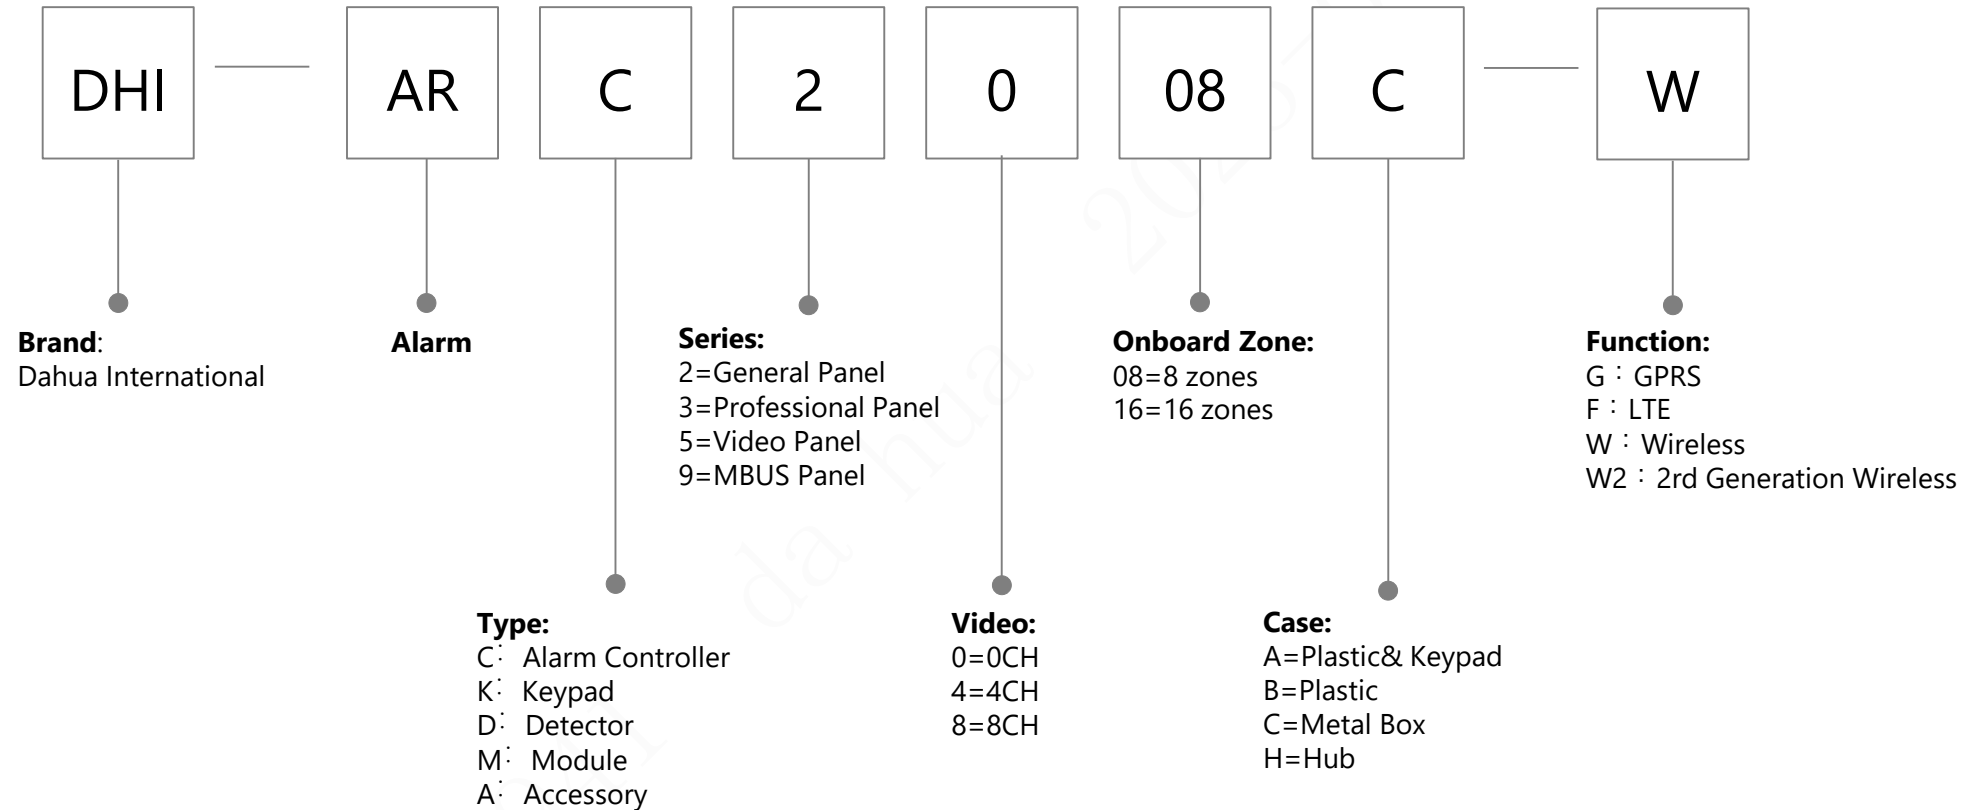

H: Horizontal
(): Untouchable

Interactive LCD Display

Accessory

Interactive LCD Display

HiBoard: E-Whiteboard Display

A: Ultimate
.....

Size:
65: 65"
75: 75"
86: 86"

H : overseas edition

Accessory

E-Whiteboard
Display

SMA: Sharing Cable
PC: Detachable PC
ST: Removable pedestal

null: 缺省
CPU: I3 / I5 / I7

Reserve
A~Z

Reserve
0~9

H: overseas

LED Display

Decoder

Video Wall Controller

Video Wall Controller

KVM

Public Lens (new)

Audio

Alarm (Controller)

Alarm (Keypad)

Alarm (Module)

Access Control (Integrated)

Access Control (Controller)

Access Control (Reader)

Access Control (Module)

Access Control (Attendance)

Access Control (Turnstile)

ITS-Traffic Camera