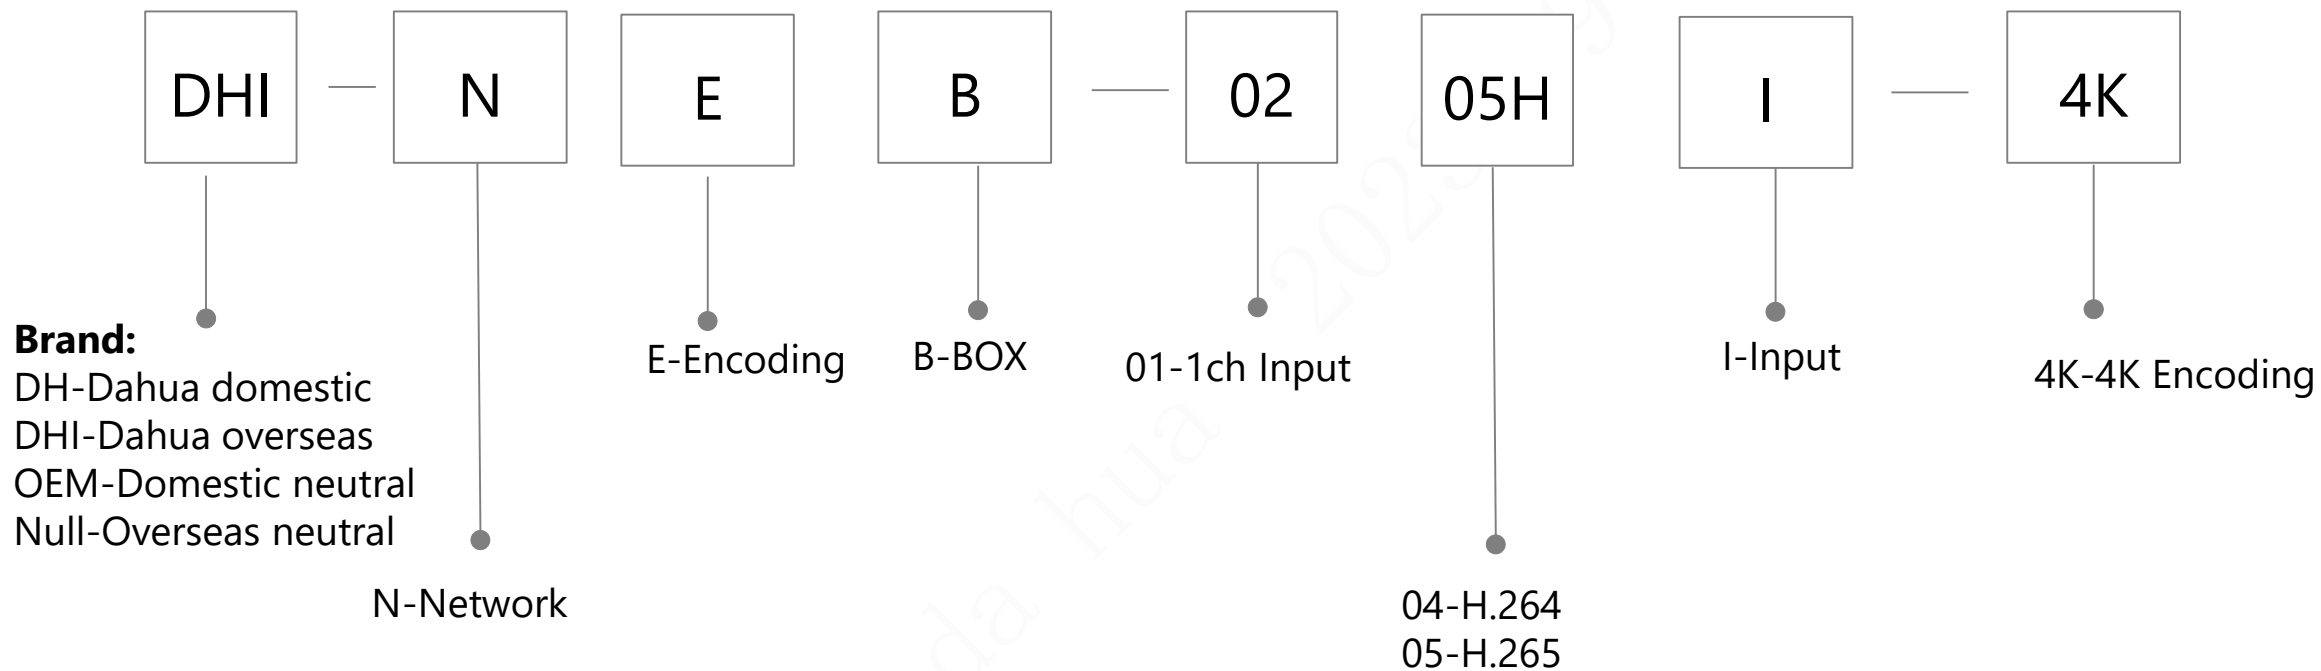

Video Wall Controller