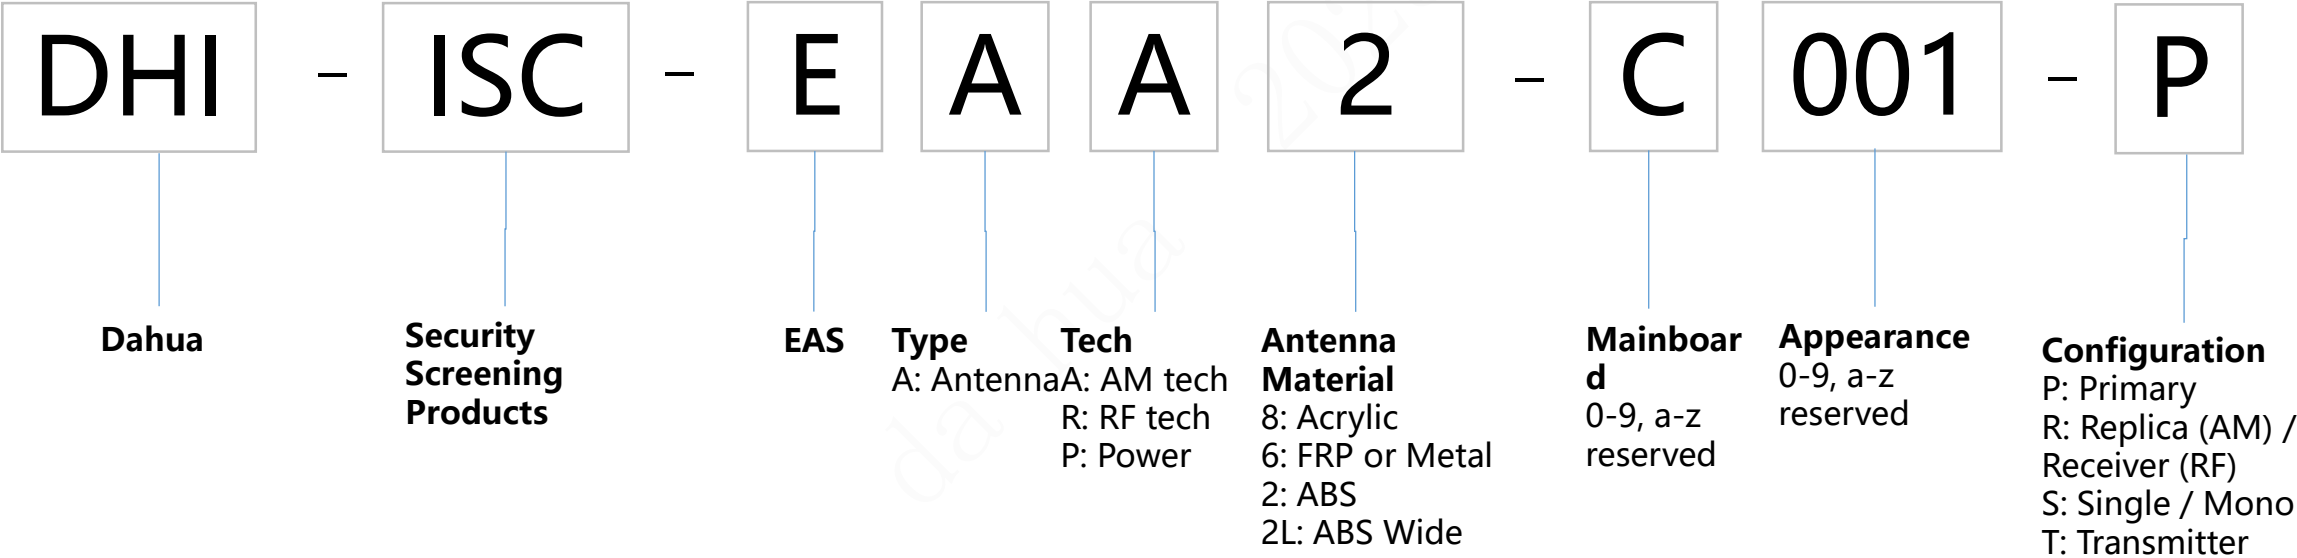

ITS-Traffic Accessory

ITS-Traffic Signal Controller

ITS-Traffic Controller-Board

ITS-Traffic light

ITS-Speed Measuring System

IVS

Dash Camera

Metal Detector

Baggage & Parcel Screening

EAS Labels & Tags

EAS antenna

DSS Baseline

White Board

Naming rules for external models of smart blackboard/education IFPD/conference IFPD

	Required	Required	Required	Required	Required	Required	Required	Required	Required	Required	Required	Required
Field number	①	②	③	④	⑤	⑥	⑦	⑧	⑨	⑩	⑪	
Identification	Company Identification	Product Line Identification	Sales Type	Product form	Dimension identification	Market positioning	Camera	Series identification 2	Series identification 3	Touch mode	Series identification	
smart blackboard/education IFPD/conference IFPD Example	DH	- L	C	H	86	- S	T	4	4	0	- U	
Description	DH=Dahua Brand DHI=Overseas Dahua Brand N=Domestic neutral Lack=overseas neutral	L=Interactive LCD Display	C: Channel Type P: Project type	H: Horizontal screen V: Vertical screen	55=55 inches 65=65 inches 75=75 inches 85=85 inches 86=86 inches 98=98 inches	S=education IFPD H=Smart blackboard M=conference IFPD	T: Lack of camera C: with camera	4=4K 8=8K		0: Infrared 1: Full capacitive touch screen 2: Frame capacitive touch screen	U: Ultimate P: Professional C: Classic B: Basic	
Example	DH-LCH86-ST400-U											