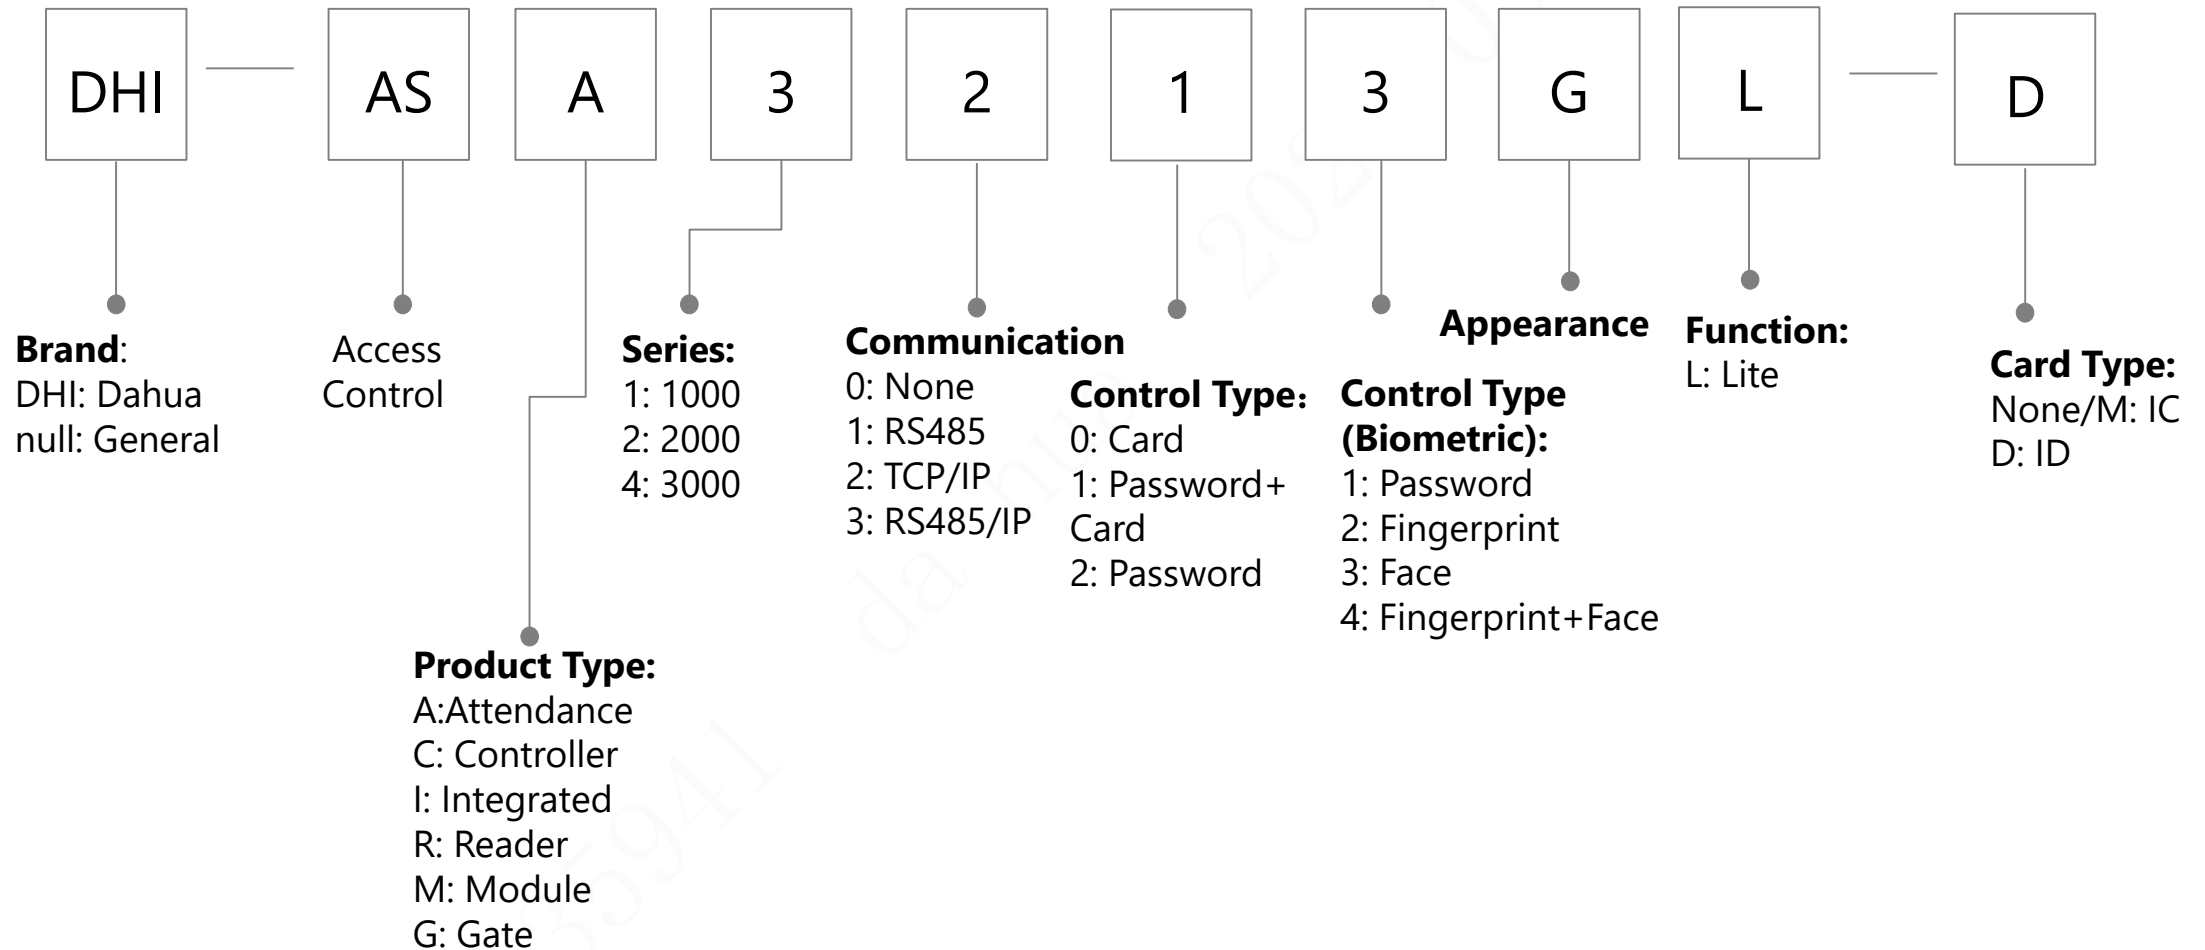

Accessory

E-Whiteboard
Display

SMA: Sharing Cable
PC: Detachable PC
ST: Removable pedestal

null: 缺省
CPU: I3 / I5 / I7

Reserve
A~Z

Reserve
0~9

H: overseas

LED Display

Decoder

Video Wall Controller

Video Wall Controller

KVM

Public Lens (new)

Audio

Alarm (Controller)

Alarm (Keypad)

Alarm (Module)

Access Control (Integrated)

Access Control (Controller)

Access Control (Reader)

Access Control (Module)

Access Control (Attendance)

Access Control (Turnstile)

ITS-Traffic Camera

Baggage & Parcel Screening

EAS Labels & Tags

EAS antenna

DSS Baseline

White Board

Naming rules for external models of smart blackboard/education IFPD/conference IFPD

	Required	Required	Required	Required	Required	Required	Required	Required	Required	Required	Required	Required
Field number	①	②	③	④	⑤	⑥	⑦	⑧	⑨	⑩	⑪	
Identification	Company Identification	Product Line Identification	Sales Type	Product form	Dimension identification	Market positioning	Camera	Series identification 2	Series identification 3	Touch mode	Series identification	
smart blackboard/education IFPD/conference IFPD Example	DH	- L	C	H	86	- S	T	4	4	0	- U	
Description	DH=Dahua Brand DHI=Overseas Dahua Brand N=Domestic neutral Lack=overseas neutral	L=Interactive LCD Display	C: Channel Type P: Project type	H: Horizontal screen V: Vertical screen	55=55 inches 65=65 inches 75=75 inches 85=85 inches 86=86 inches 98=98 inches	S=education IFPD H=Smart blackboard M=conference IFPD	T: Lack of camera C: with camera	4=4K 8=8K		0: Infrared 1: Full capacitive touch screen 2: Frame capacitive touch screen	U: Ultimate P: Professional C: Classic B: Basic	
Example	DH-LCH86-ST400-U											