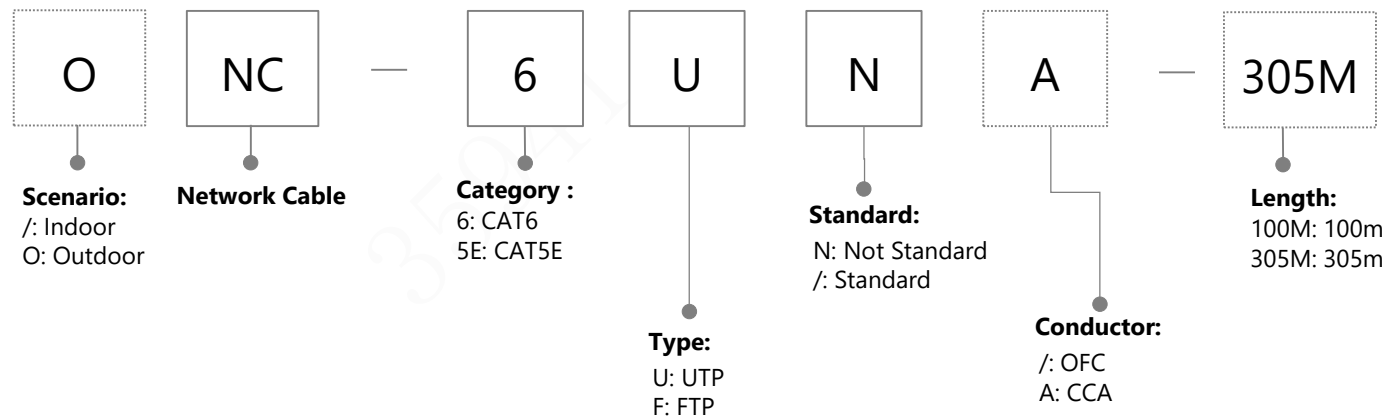

General Cabling-Network Cable