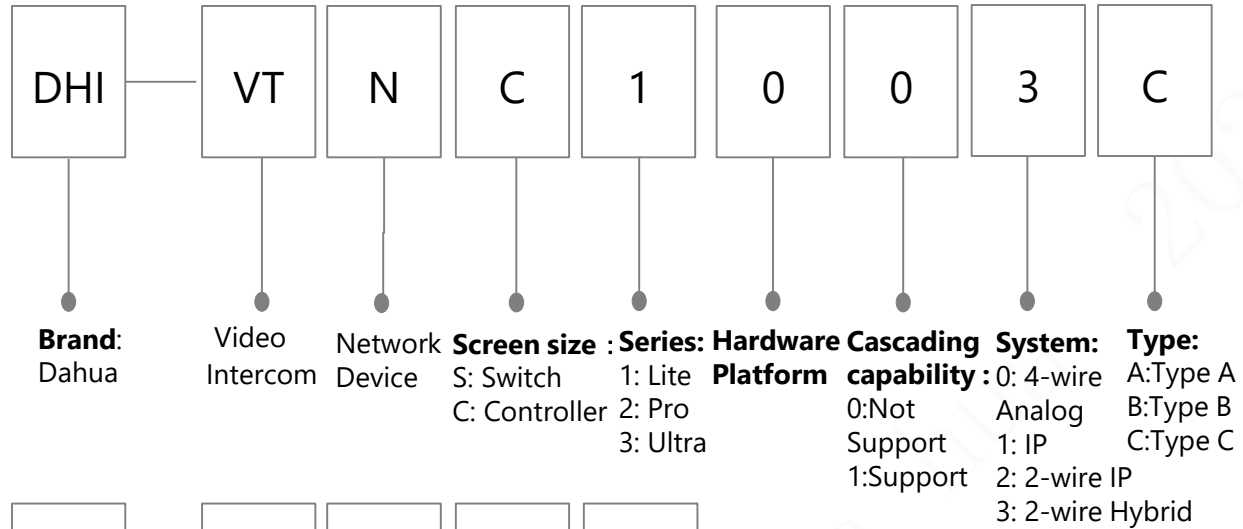

4: Wi-Fi 4, 802.11n
5: Wi-Fi 5, 802.11ac
6: Wi-Fi 6, 802.11ax

2

Stream:

2: 2x2
3: 3x3
4: 4x4

15

AWA:

Uplink Speed:

10: 100Mbps
20: 1000Mbps
30: 2.5Gbps

EAP&WAP:

Speed:

12: 1200Mbps
15: 1500Mbps
18: 1800Mbps
30: 3000Mbps
60: 6000Mbps

C

Method of Installation:

C: Ceiling
W: In-wall
D: Desktop
O: Outdoor

Video Intercom (Outdoor Station)

Notice: The naming rule is applicable to the products released after 2016

Video Intercom (Indoor Monitor)

Notice: The naming rule is applicable to the products released after 2016

Video Intercom (Accessory)

Notice: The naming rule is applicable to the products released after 2021

Video Intercom(KIT)

Notice: The naming rule is applicable to the products released after 2019

KIT

Storage Model:
NVR Series
HCVR Series

Camera Numbers:
2:two cameras
4:four cameras
8:eight cameras

Camera Model:
IPC Series
HDCVI Series